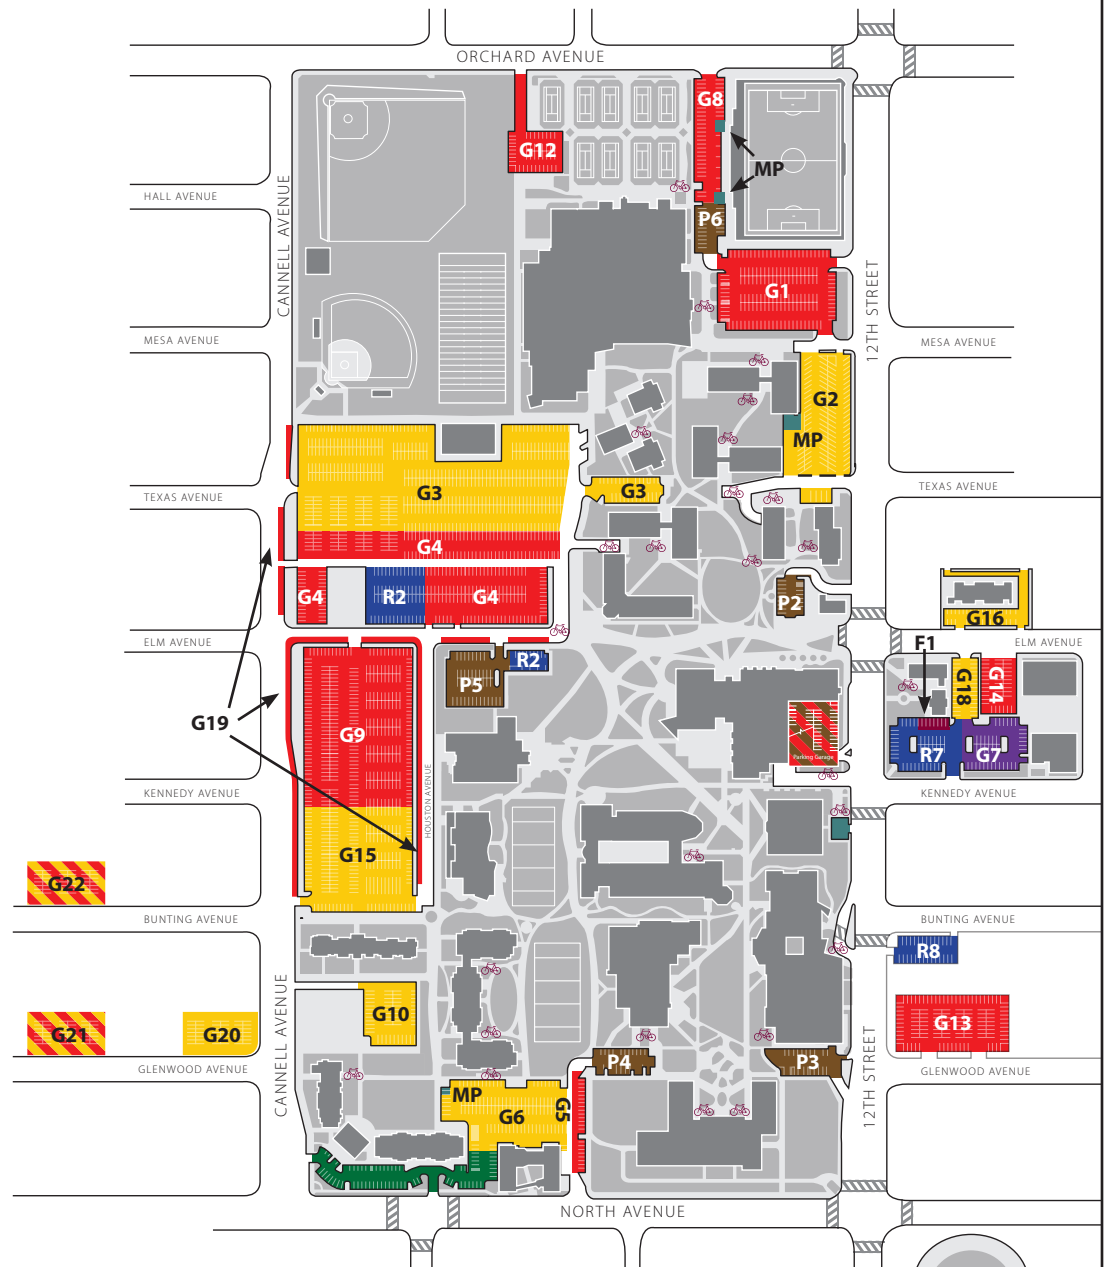

Parking Legend

- **Residence Hall Parking**
G2, G3, G6, G10, G15, G16, G18, G20, G21, G22
- **Commuter Parking**
G1, G4, G5, G8, G9, UC Structure (spaces 340-572), G12, G13, G14, G19, G21, G22
- **Reserved Parking**
R2, R7, R8
- **Pay-to-Park**
UC Structure (spaces 300-339), P2, P3, P4, P5, P6
- **Faculty/Staff Parking**
G1, G4, G5, G7, G8, G9, G12, G13, G19
- **Foundation Parking**
F1
- **Motorcycle Parking**
- **Retail Parking**
(Student parking not permitted)
- Bike Racks**
(460 Spaces)

**Colorado Mesa University
Parking Services**
1100 North Avenue
Grand Junction, CO 81501
970.248.1020