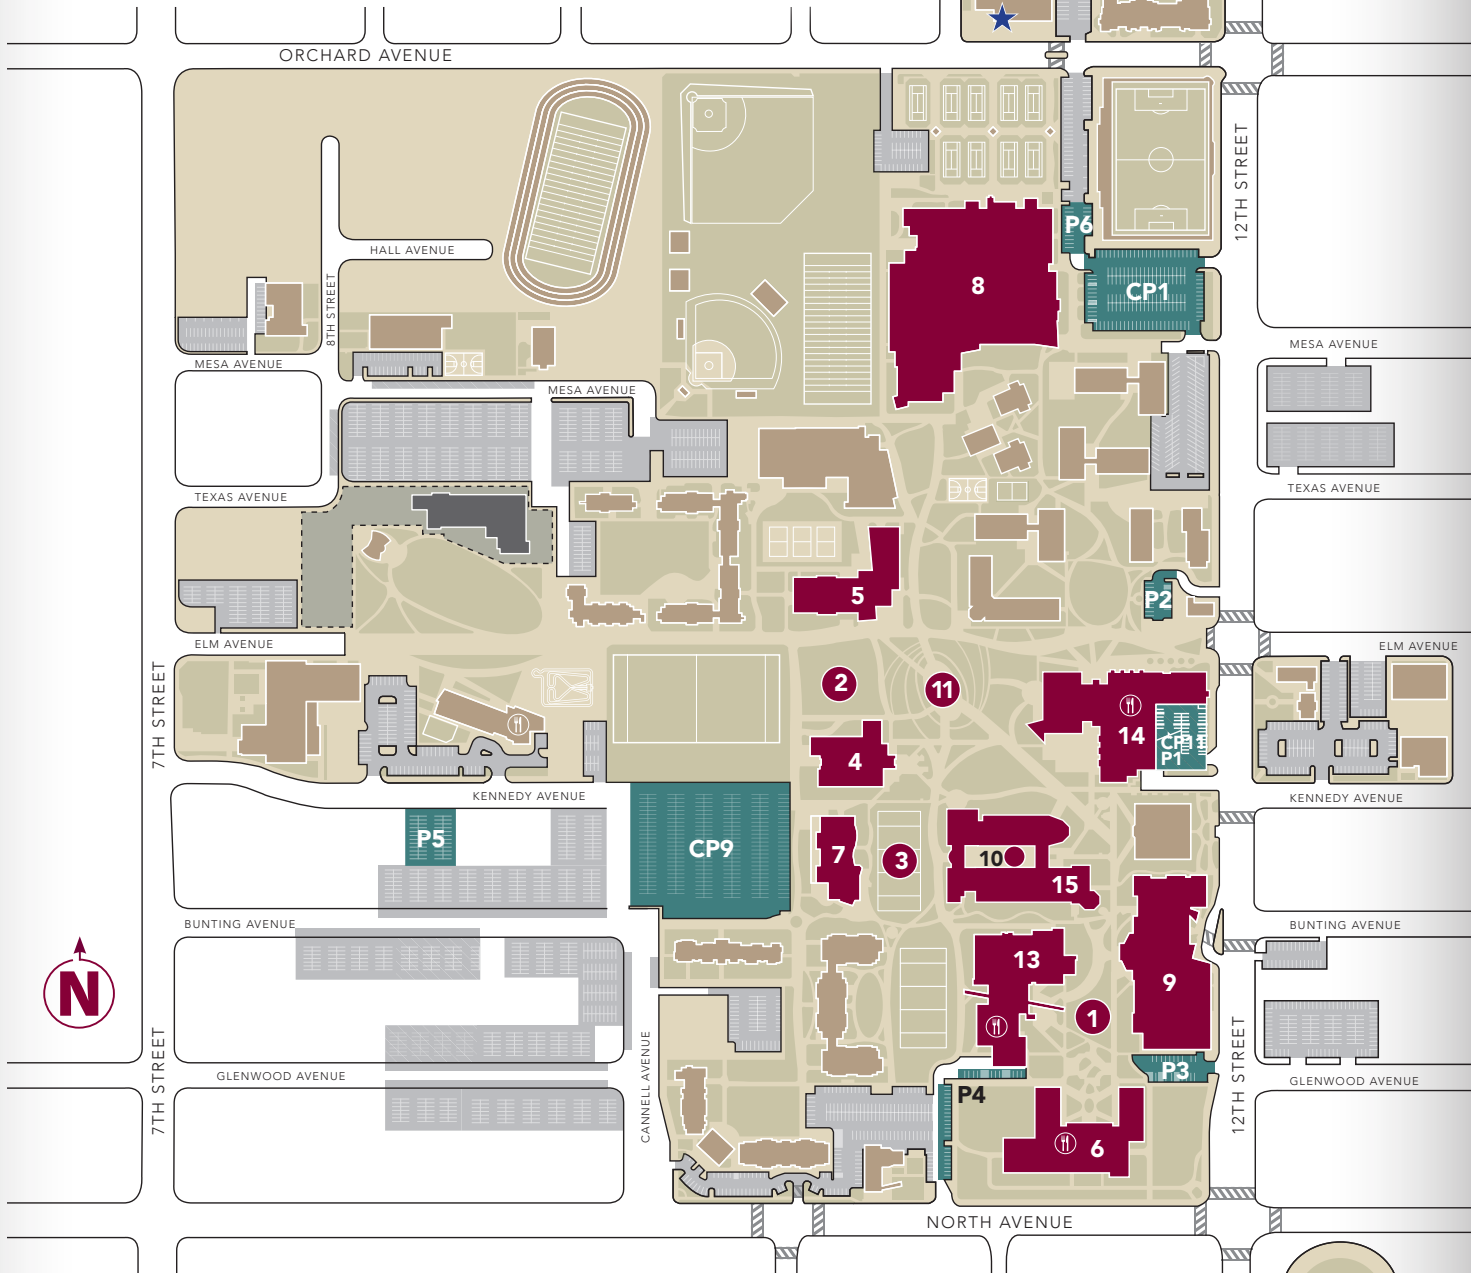

MAIN CAMPUS MAP

- Showcase Areas
- Other Building
- Showcase Parking
- Campus Police
- Dining Locations
- Construction

Colorado Mesa University
1100 North Avenue, Grand Junction, CO 81501

Building

| | |
|-------------------------------------|---|
| Academic Quad | 1 |
| Alumni Field | 2 |
| Delta Field | 3 |
| Dominguez Hall (DH) | 4 |
| Escalante Hall (EH) | 5 |
| Houston Hall (H) | 6 |
| Jac Kephart Fine Arts Building (FA) | 7 |
| Maverick Center (MC) | 8 |

Building

| | |
|-------------------------------------|----|
| Moss Performing Arts Center (MPAC) | 9 |
| Outdoor Atrium at Wubben | 10 |
| Plaza (tent) | 11 |
| Stampede Practice Field | 12 |
| Tomlinson Library | 13 |
| University Center (UC) | 14 |
| Wubben Hall and Science Center (WS) | 15 |