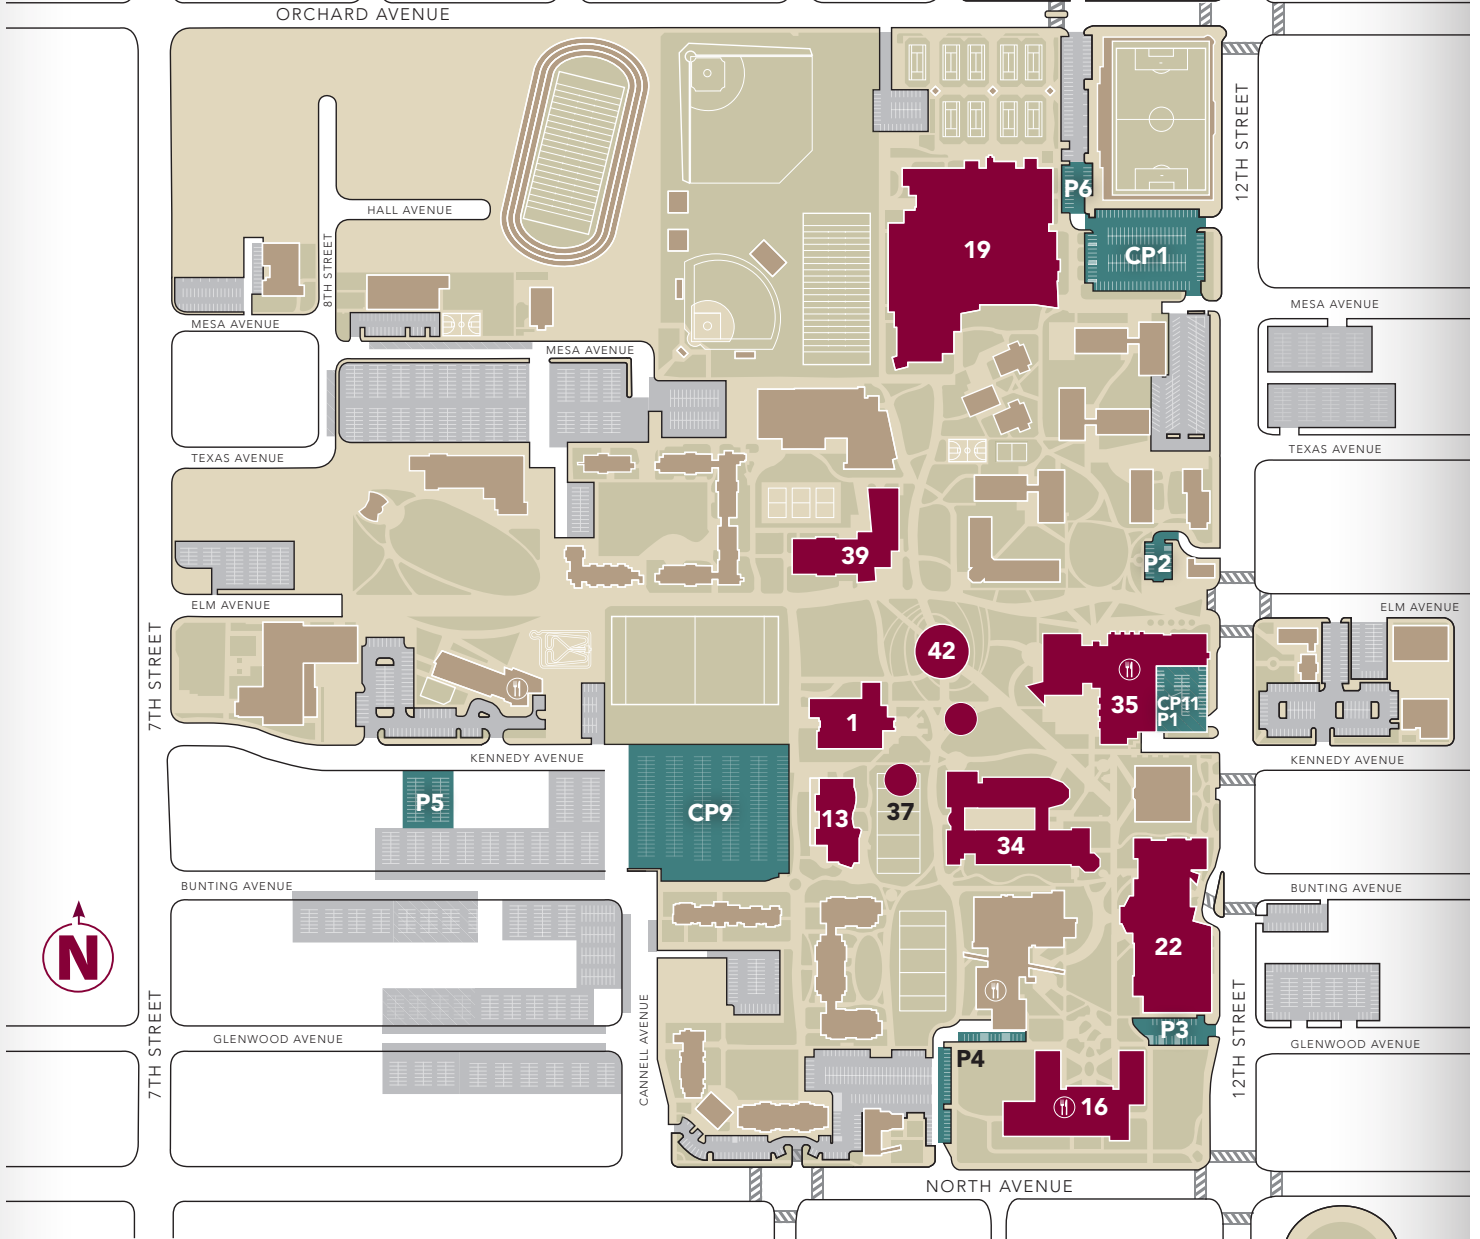

# MAIN CAMPUS MAP

- Showcase Areas
- Other Buildings
- Free Showcase Parking

- ★ Campus Police
- Ⓜ Dining Locations

**Colorado Mesa University**  
1100 North Avenue, Grand Junction, CO 81501

Building	Number	Building	Number
Delta Field Sidewalk	37	Maverick Center (MC)	19
Dominguez Hall (DH)	1	Moss Performing Arts Center (MPAC)	22
Escalante Hall (EH)	39	The Plaza (tent) & South Plaza	42
Houston Hall (H)	16	University Center (UC)	35
Jac Kephart Fine Arts Building (FA)	13	Wubben Hall and Science Center (WS)	34