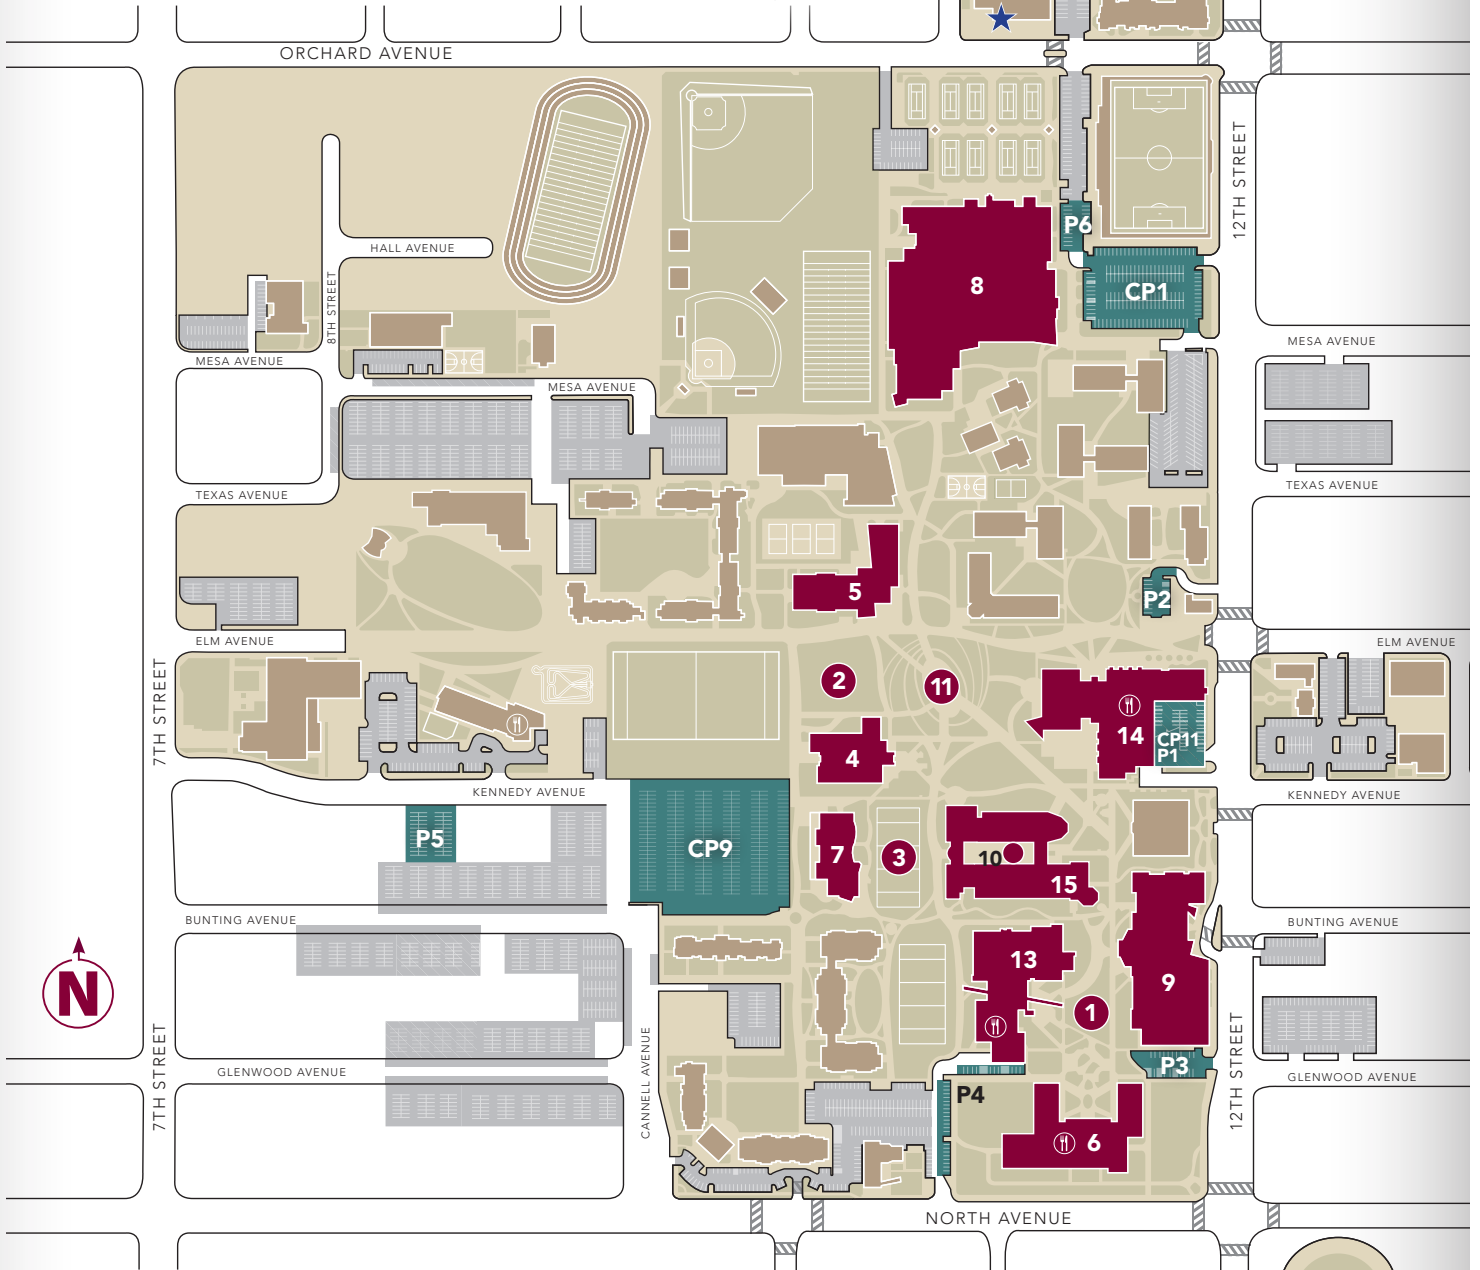

# MAIN CAMPUS MAP

- Showcase Areas
- Other Buildings
- Showcase Parking
- Construction
- Campus Police
- Dining Locations

**Colorado Mesa University**  
1100 North Avenue, Grand Junction, CO 81501

## Building

Academic Quad	1
Alumni Field	2
Delta Field	3
Dominguez Hall (DH)	4
Escalante Hall (EH)	5
Houston Hall (H)	6
Jac Kephart Fine Arts Building (FA)	7
Maverick Center (MC)	8

## Building

Moss Performing Arts Center (MPAC)	9
Outdoor Atrium at Wubben	10
Plaza (tent)	11
Stampede Practice Field	12
Tomlinson Library	13
University Center (UC)	14
Wubben Hall and Science Center (WS)	15