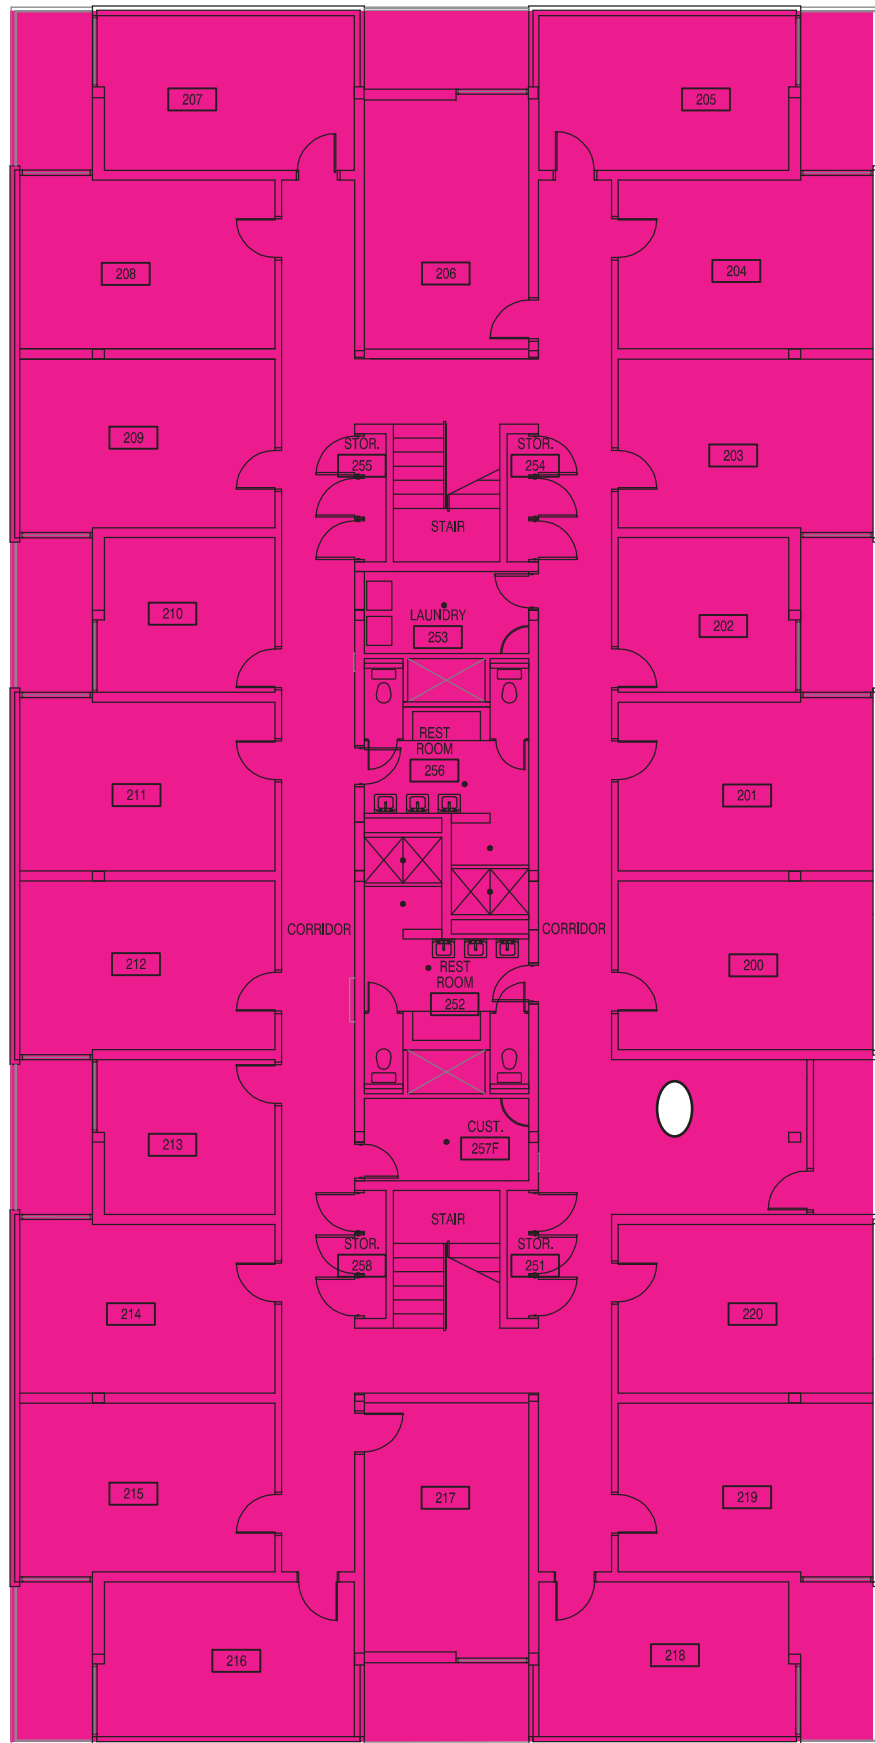

Tolman Hall Second Floor

COLORADO MESA UNIVERSITY
TOLMAN HALL
SECOND FLOOR
 1140 TEXAS AVENUE
 GRAND JUNCTION, CO 81501
 CMU ACCESS SERVICES
 J. Graham
 REVISED: 7/2020

Mavily Number Key

THW200

THE200

LOUNGE