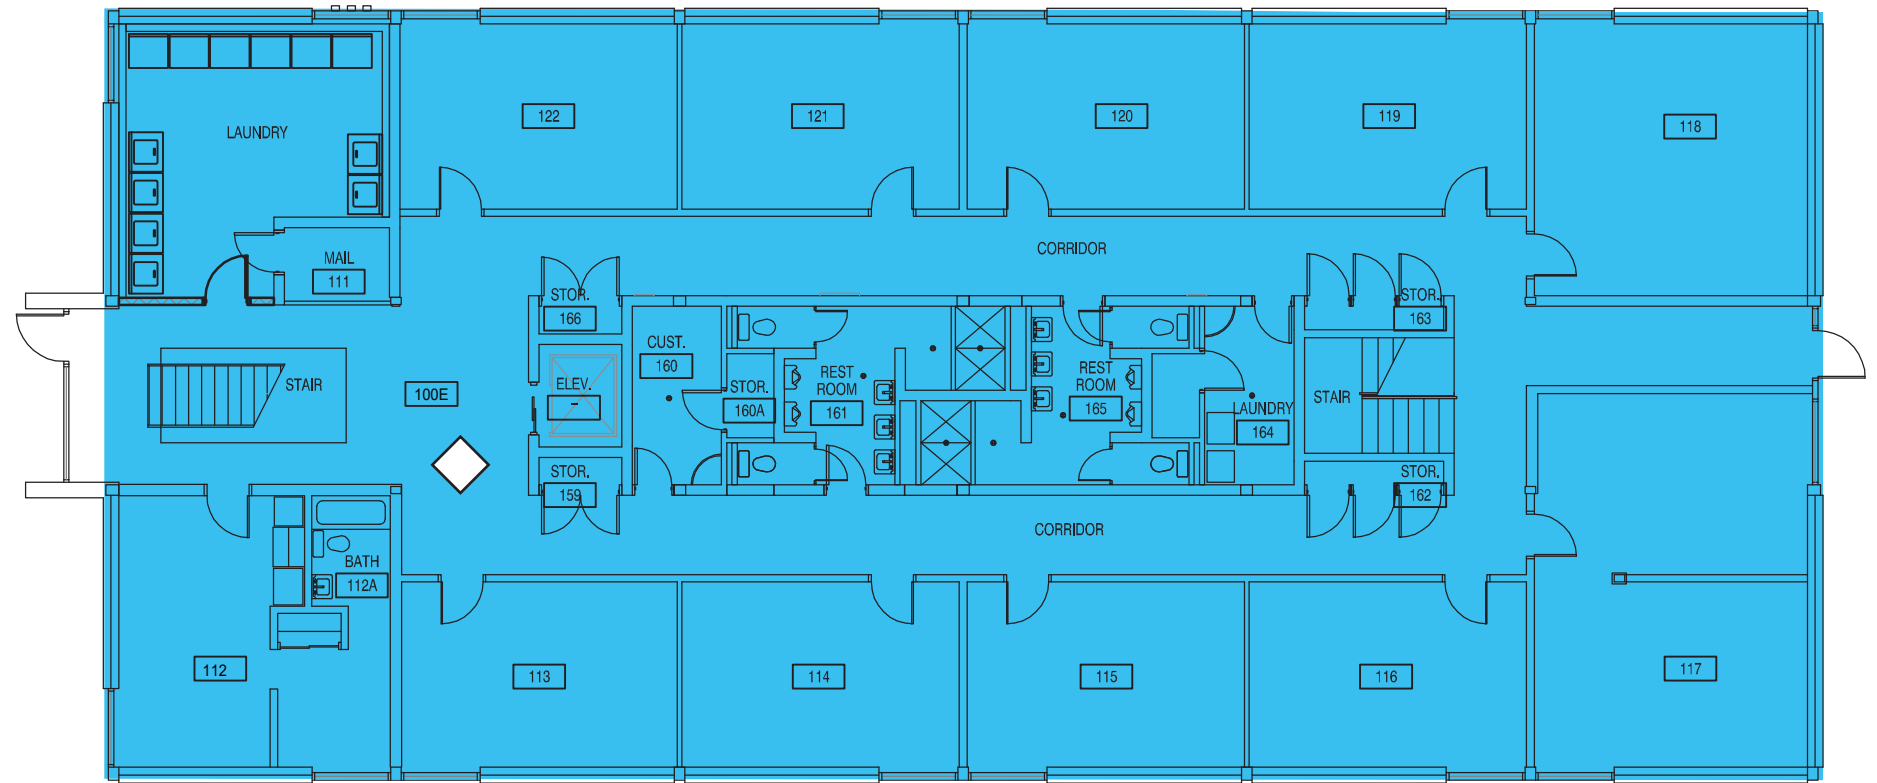

# Tolman Hall First Floor

## Mavily Number Key

THW100 ■ ○

THE100 ■ ◇

  
**COLORADO MESA UNIVERSITY**

---

**TOLMAN HALL**  
**FIRST FLOOR**  
 1140 TEXAS AVENUE  
 GRAND JUNCTION, CO 81501  
 CMU ACCESS SERVICES  
 J. Graham

---

REVISED: 7/2020