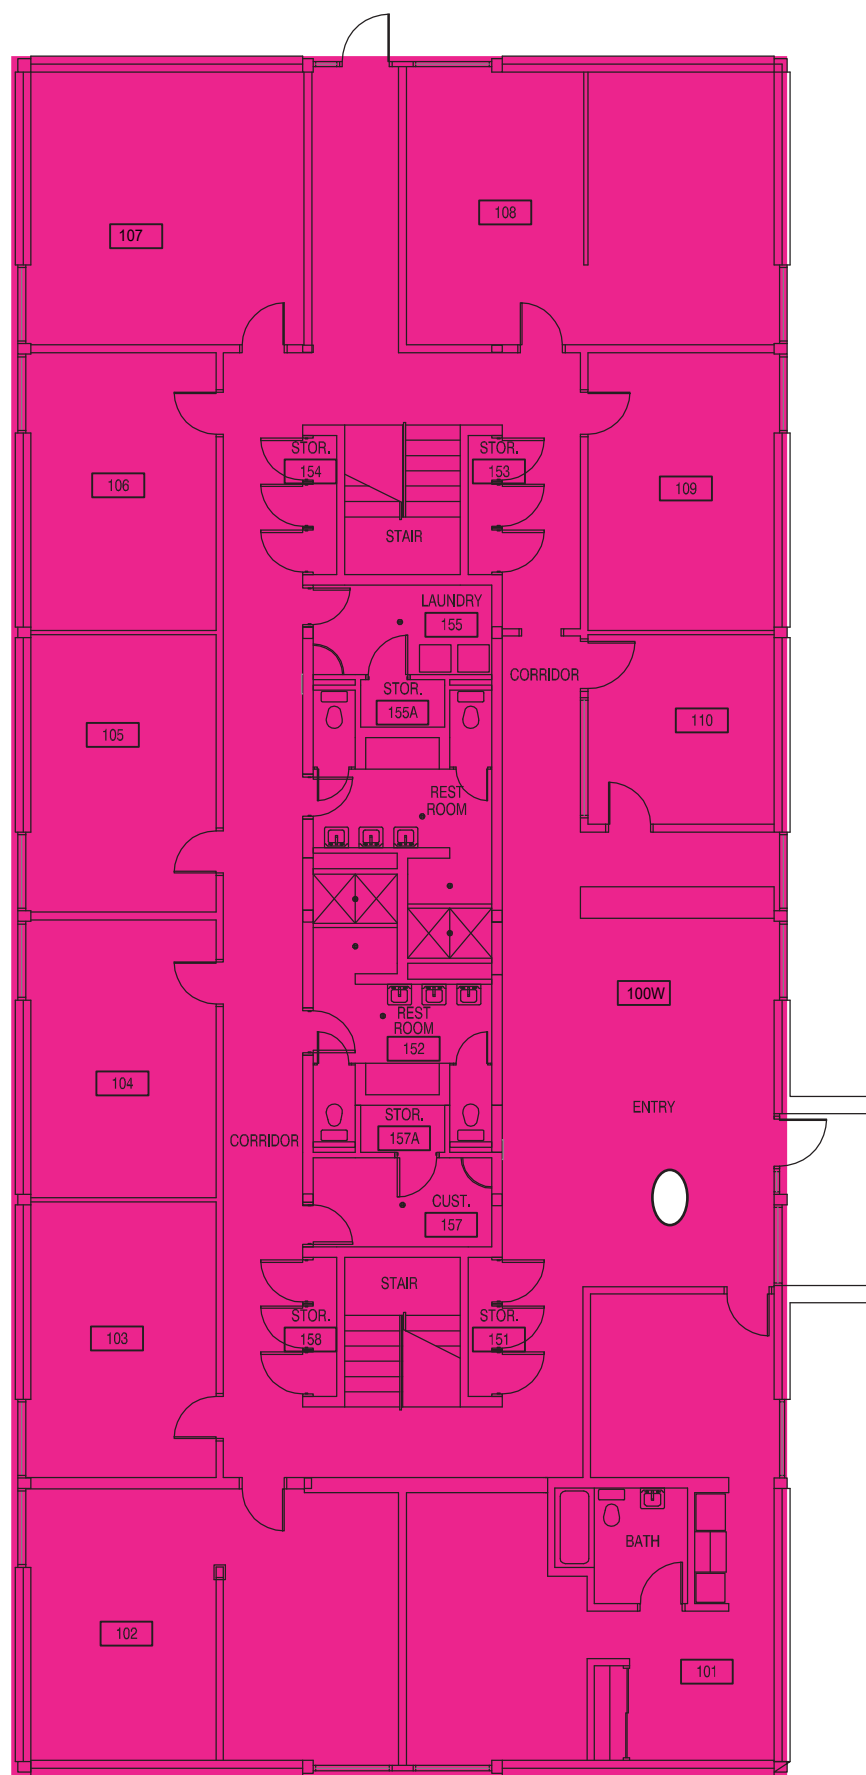

# Tolman Hall First Floor

## Mavily Number Key

THW100 ■ ○

THE100 ■ ◇

  
**COLORADO MESA UNIVERSITY**

---

**TOLMAN HALL**  
**FIRST FLOOR**  
 1140 TEXAS AVENUE  
 GRAND JUNCTION, CO 81501  
 CMU ACCESS SERVICES  
 J. Graham

---

REVISED: 7/2020