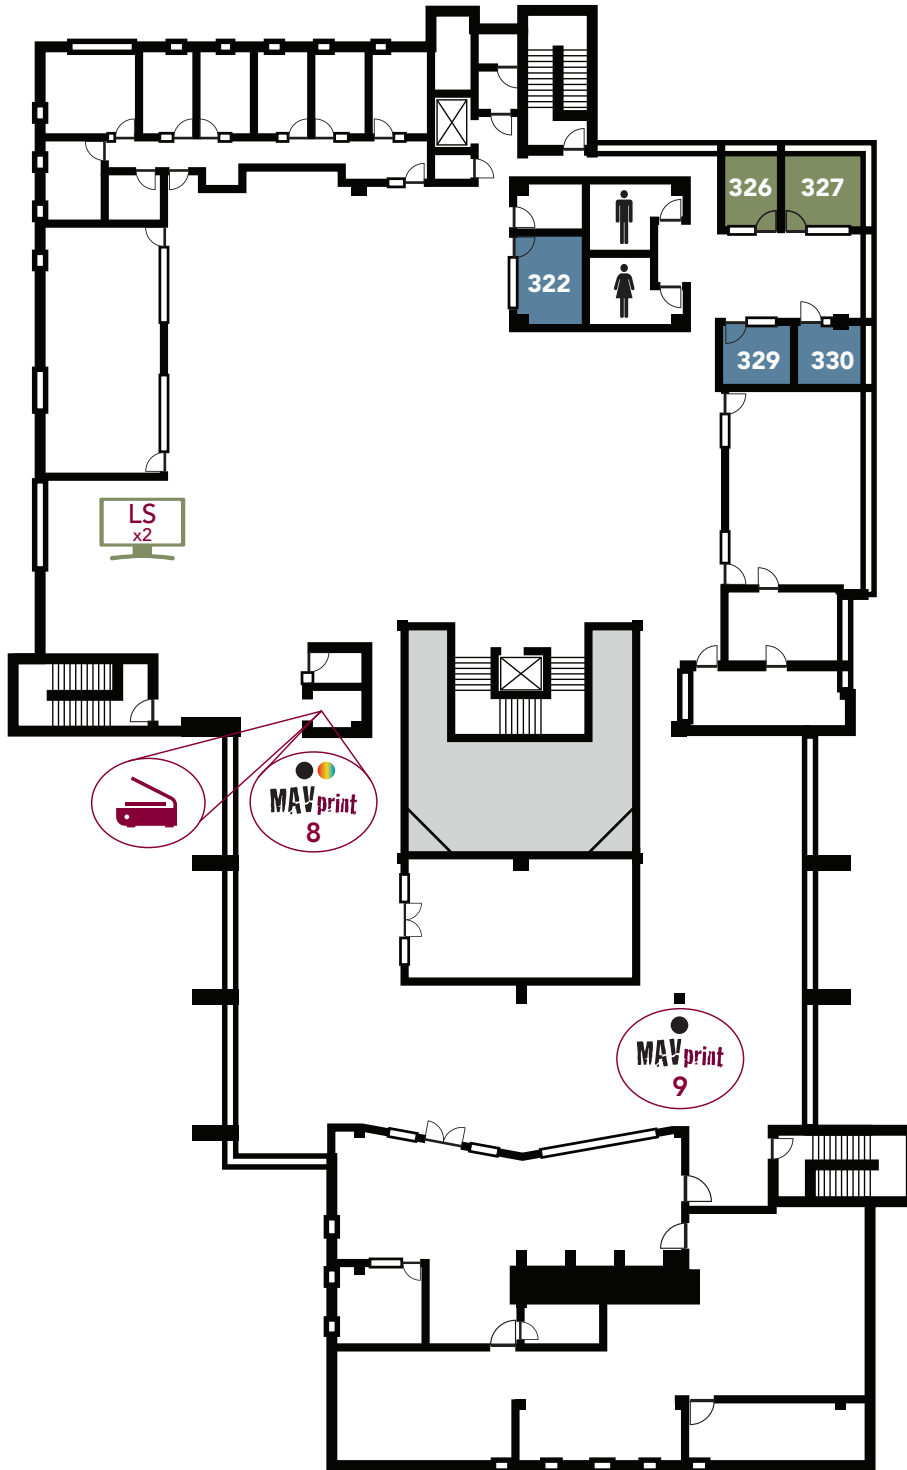

TOMLINSON LIBRARY BUILDING DIRECTORY

Third Floor

Legend

MAVprint Printers

 KIC Scanner

 Look Up Station

 Group Room with A/V & Computer

 Group Room with Computer Only

 Black/White Printer

 Color Printer

COLORADO MESA
UNIVERSITY