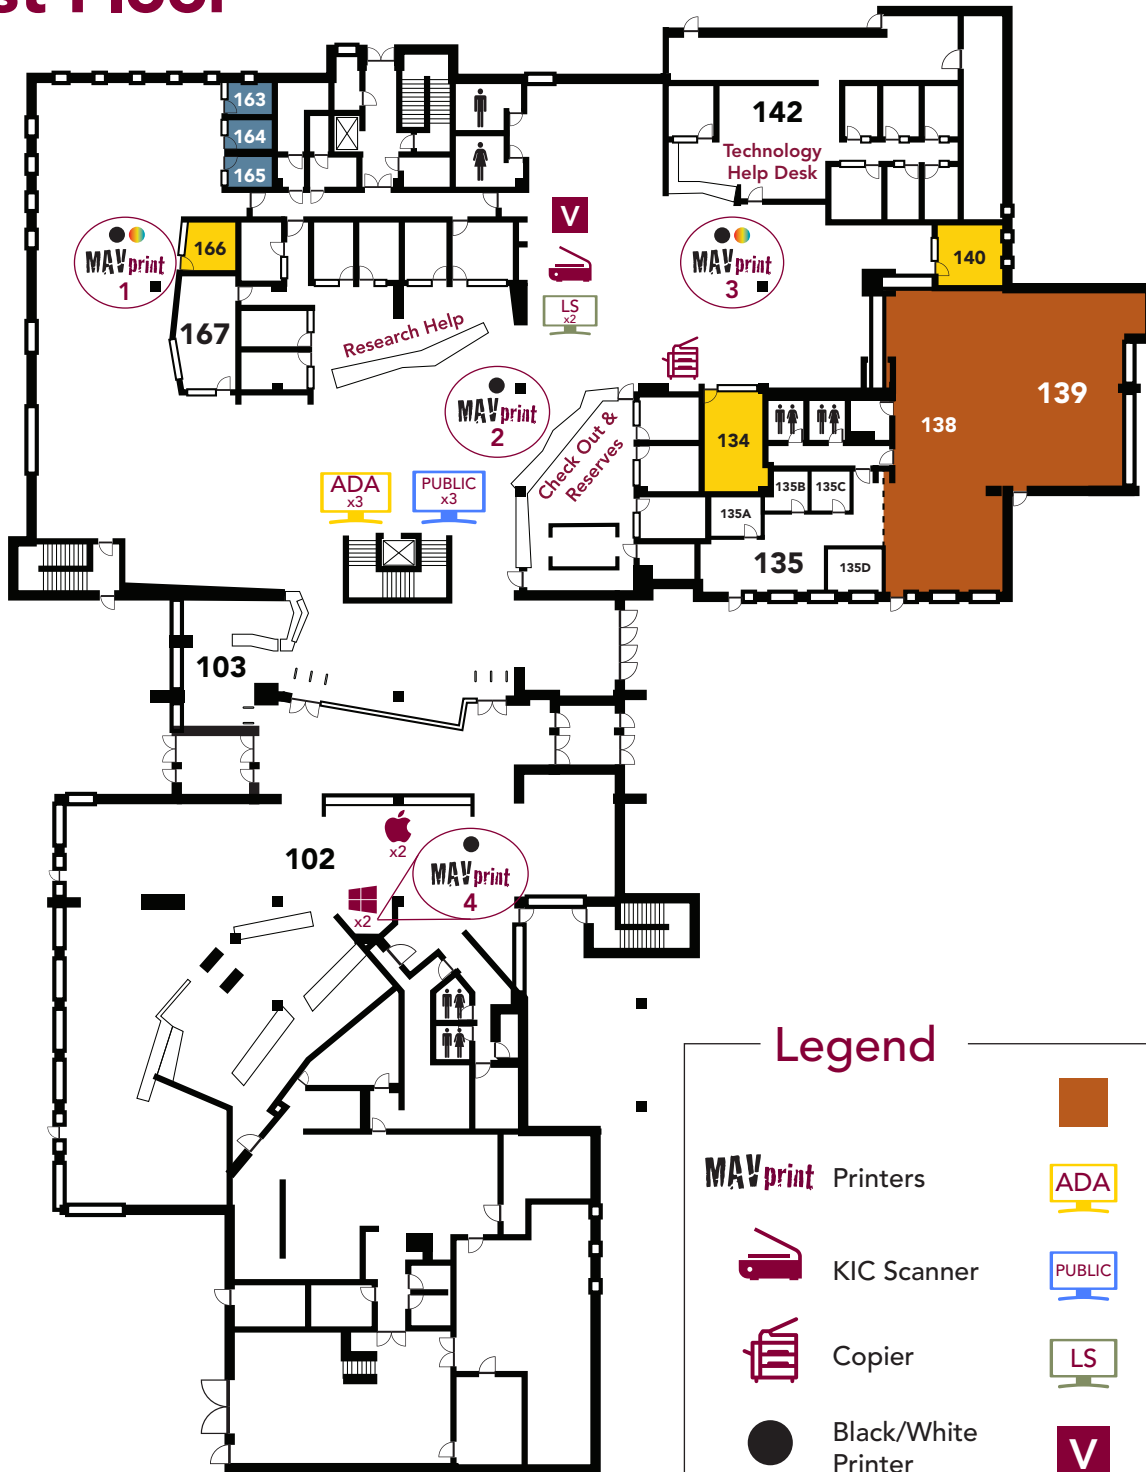

TOMLINSON LIBRARY BUILDING DIRECTORY

First Floor

Legend

MAVprint Printers	Center for Teaching & Learning
KIC Scanner	ADA Computer
Copier	Public Computer
Black/White Printer	Look Up Station
Color Printer	Vending Machine
Mac Computer	Group Room with A/V & Computer
	View Room with A/V & Computer