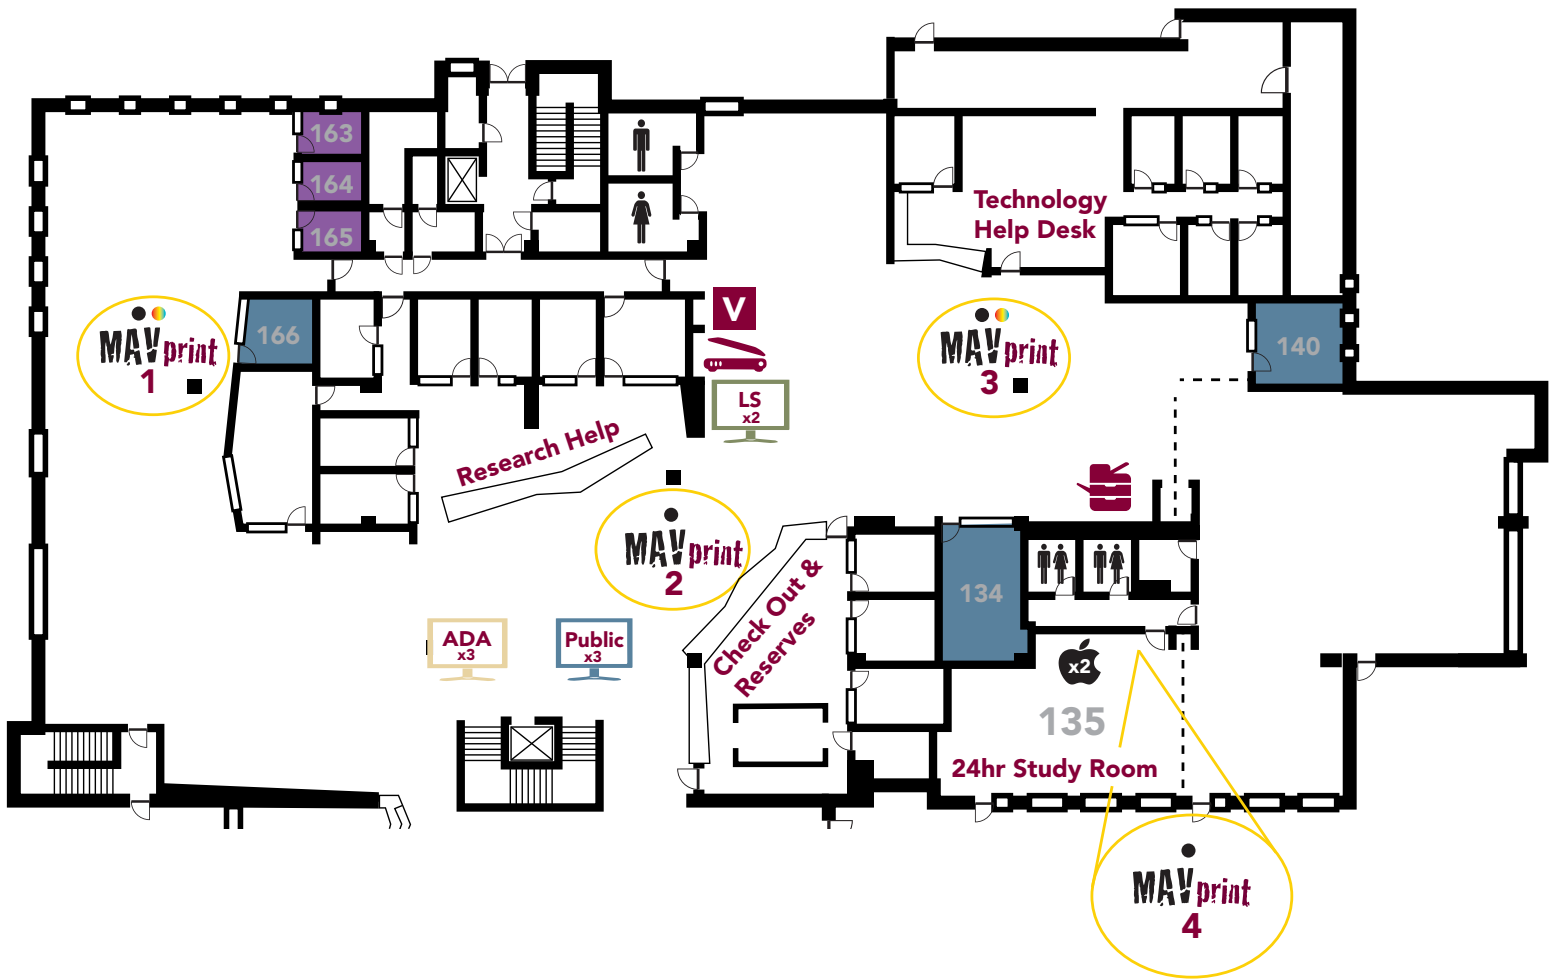

# Tomlinson Library 1st Floor Tech Map

## Legend

<b>MAVprint</b> Printers	 ADA Computer
 Mac Computer	 Public Computer
 Copier	 Look Up Station
 KIC Scanner	 Group Room with A/V & Computer
 Vending Machine • Scantrons • Bluebooks • Other Supplies	 View Room with A/V and Computer
 Black and White Printer	 Color Printer