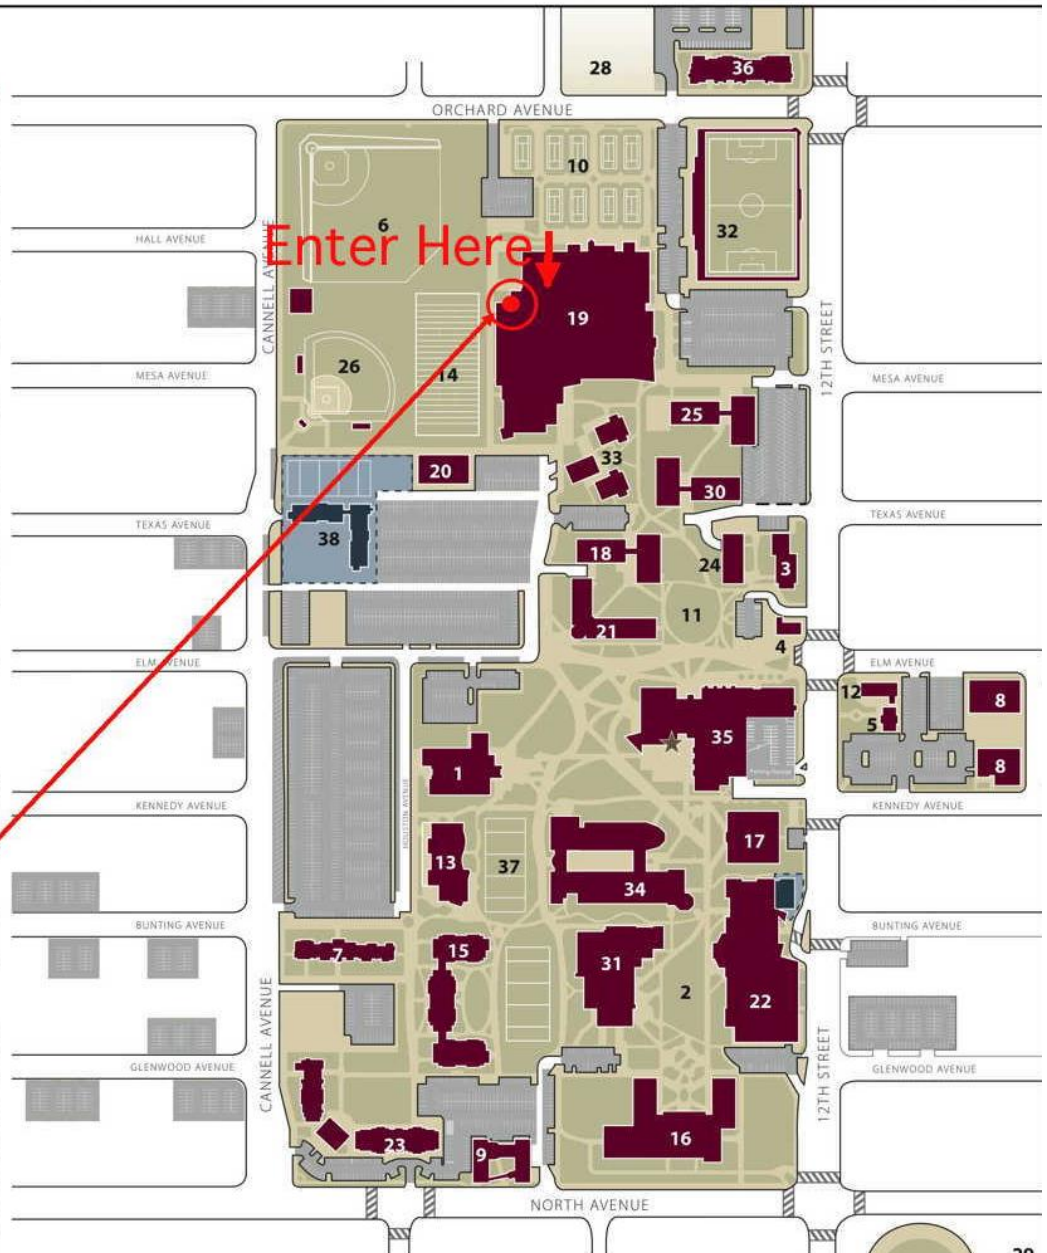

MAP LEGEND

Building (code)	Number
Academic Classroom Building (ACB)	1
Academic Quad	2
Admissions Welcome Center (AO)	3
Albers Hall (AH)	4
Alumni Association (A/F)	5
Bergman Practice Field	6
Bunting Hall (BH)	7
Campus Services, Facilities (CSA)	8
Mail Room, Purchasing, Maintenance Shops	
Delta Field	37
Development Center (DEVCTR)	9
Little Mavericks Learning Center	
Development Office (A/F)	5
Elliott Tennis Complex	10
Elm Avenue Quad	11
Elm Hall (EH)	12
Fine Arts Building (FA)	13
Football Practice Field	14
Foundation (A/F)	5
Grand Junction Police Substation (UC)	35
Grand Mesa Hall (GMH)	15
Houston Hall (H)	16
Educational Access Services (EAS), Testing & Prometric Center, Tutorial Learning Center (TLC)	
Lowell Heiny Hall (LHH)	17
Advising Center, Accounting and Financial Services, Financial Aid, Human Resources, President's Office, Registrar's Office, Student Services	
Mary Rait Hall (MRH)	18
Maverick Center (MC)	19
Brownson Arena, El Pomar Natatorium, Hamilton Recreation Center, Health Sciences Center, Monfort Family Human Performance Lab, Saunders Field House	
Maverick Pavilion (MAVP)	20
Monument Hall (MH)	21
Moss Performing Arts Center (MPAC)	22
Box Office, Mesa Experimental Theatre (MET), Recital Hall, Robinson Theatre	
North Avenue Hall (NAH)	23
Orchard Avenue Student Housing	36
Outdoor Program	24
Pinon Hall (PH)	25
Residence Life Center (RL)	24
Softball Stadium	26
Stocker Stadium	27
Student Health Center	28
Suplizio Field	29
Tolman Hall (TH)	30
Tomlinson Library (L)	31
Walker Field Stadium	32
Walnut Ridge Apartments (WR)	33
Wubben Hall and Science Center (WS)	34
University Center	35
Art Gallery, Ballroom, Bookcliff Cafe, Career Services, Center for Student Involvement, CMU Bookstore, Dining Hall, Game Room, MAVcard Office, Parking Services, Wells Fargo Bank	
Renaissance Village (REN)	38