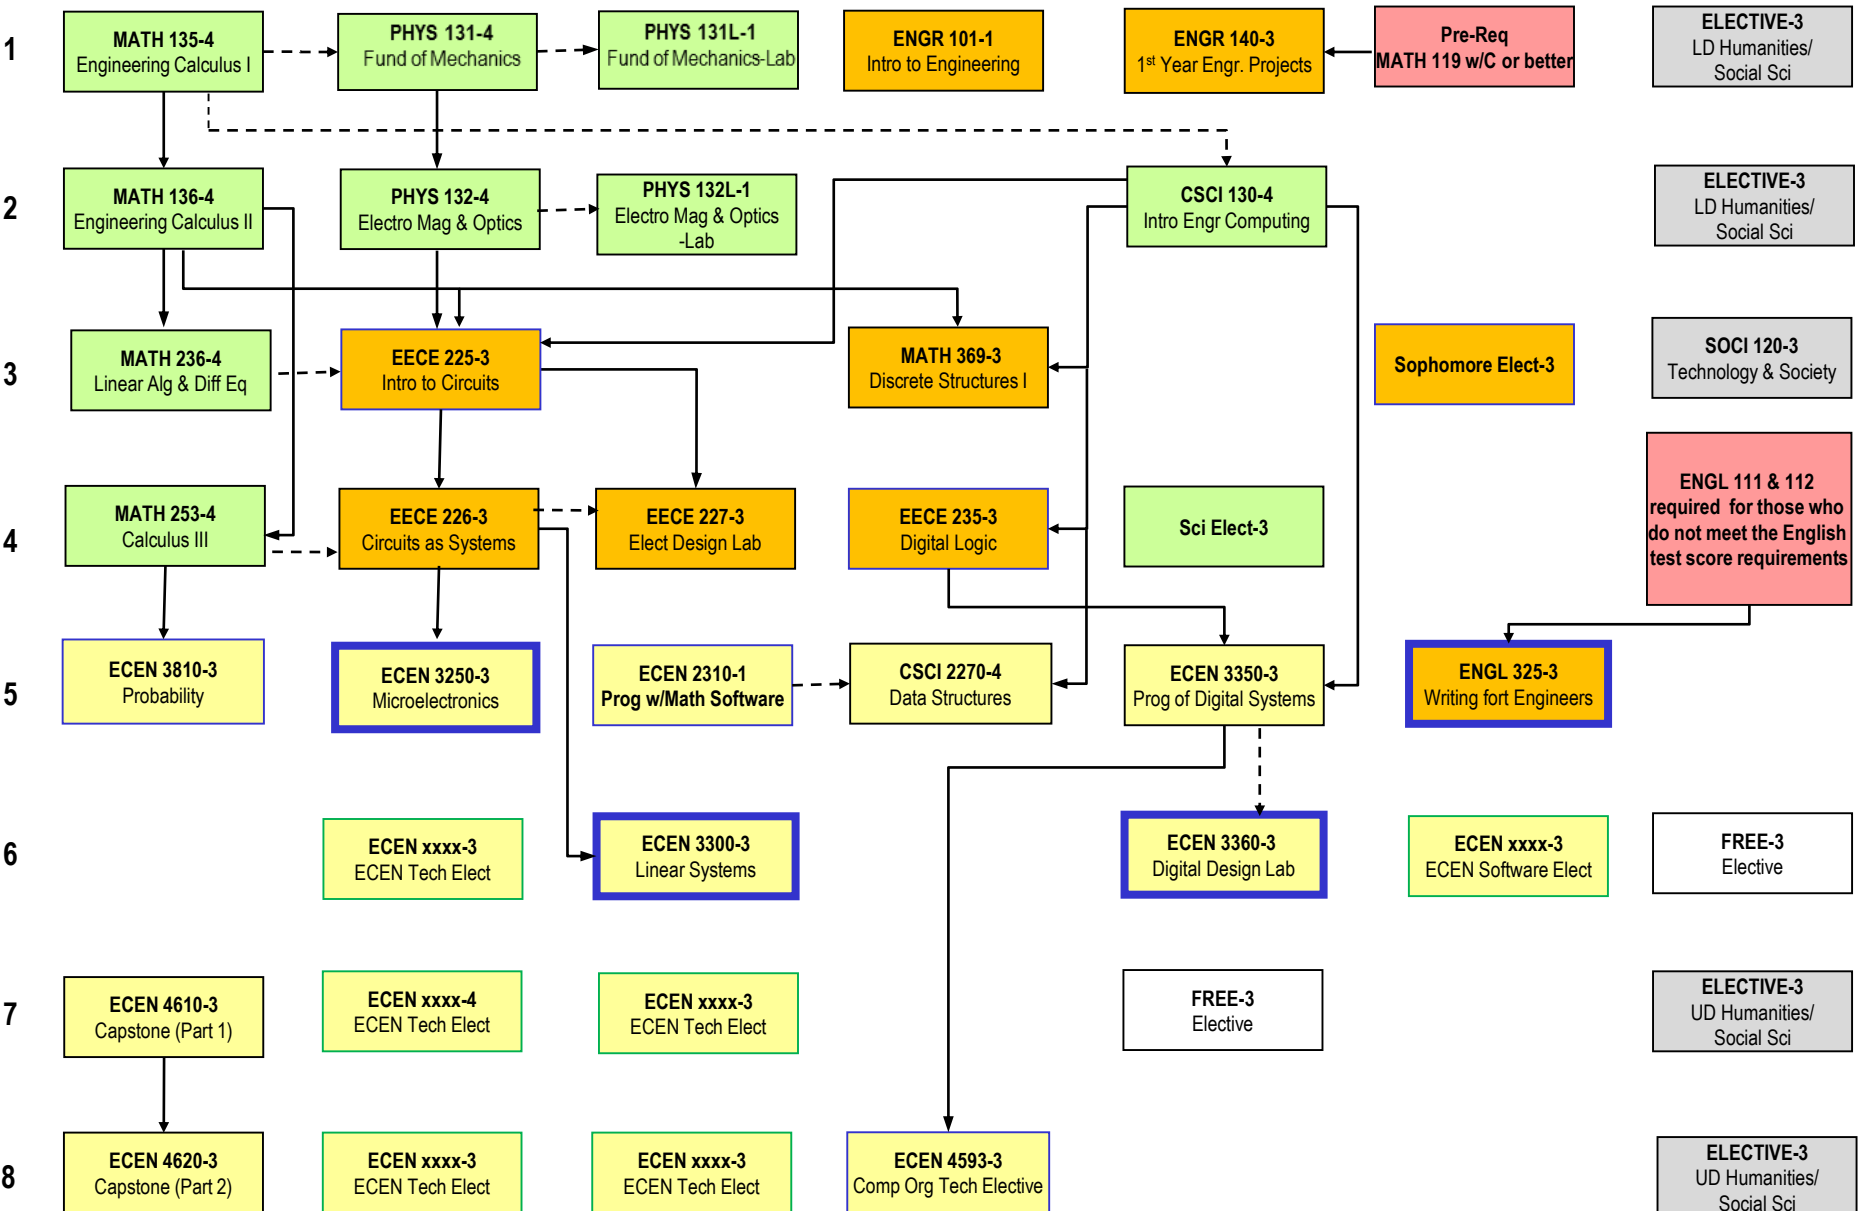

SEMESTER

CMU/CU PARTNERSHIP ELECTRICAL & COMPUTER ENGINEERING CURRICULUM

Complete before ECEN 4610

Pre-requisite → Co/Pre-requisite - - ->

Info (pink box) CU ECEN Courses (yellow box) Math & Science (green box) CMU Engineering (orange box) Humanity & Social Sci (grey box)

Effective 2019-2020