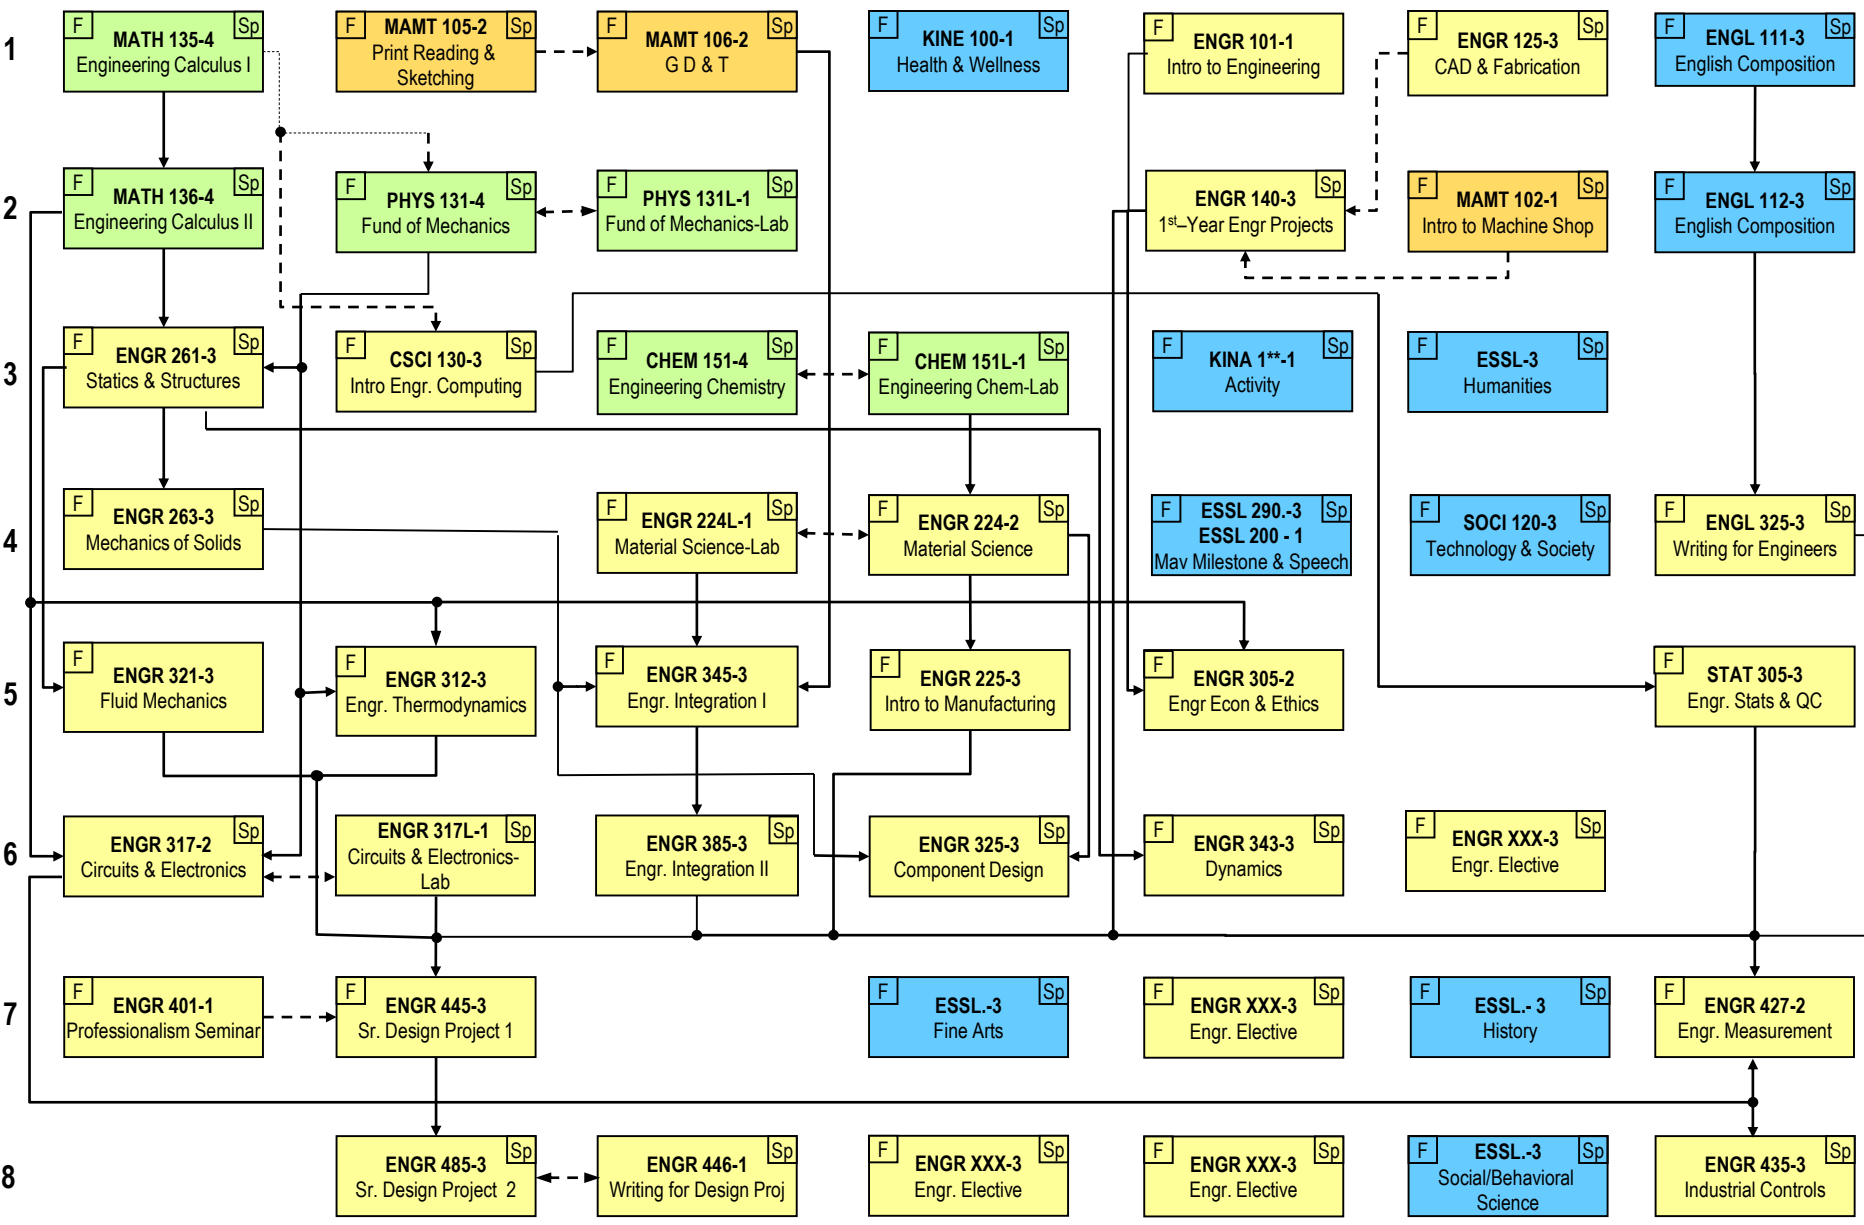

SEMESTER CMU MECHANICAL ENGINEERING TECHNOLOGY CURRICULUM

F Sp = Semester usually taught
 Prerequisite \longrightarrow Co/Pre-requisite $-\ - \longrightarrow$

 Engineering Courses
 Math & Science
 Foundation
 Essential Learning & Gen Ed.

Effective 2019-2020
 rev 10/2/2018