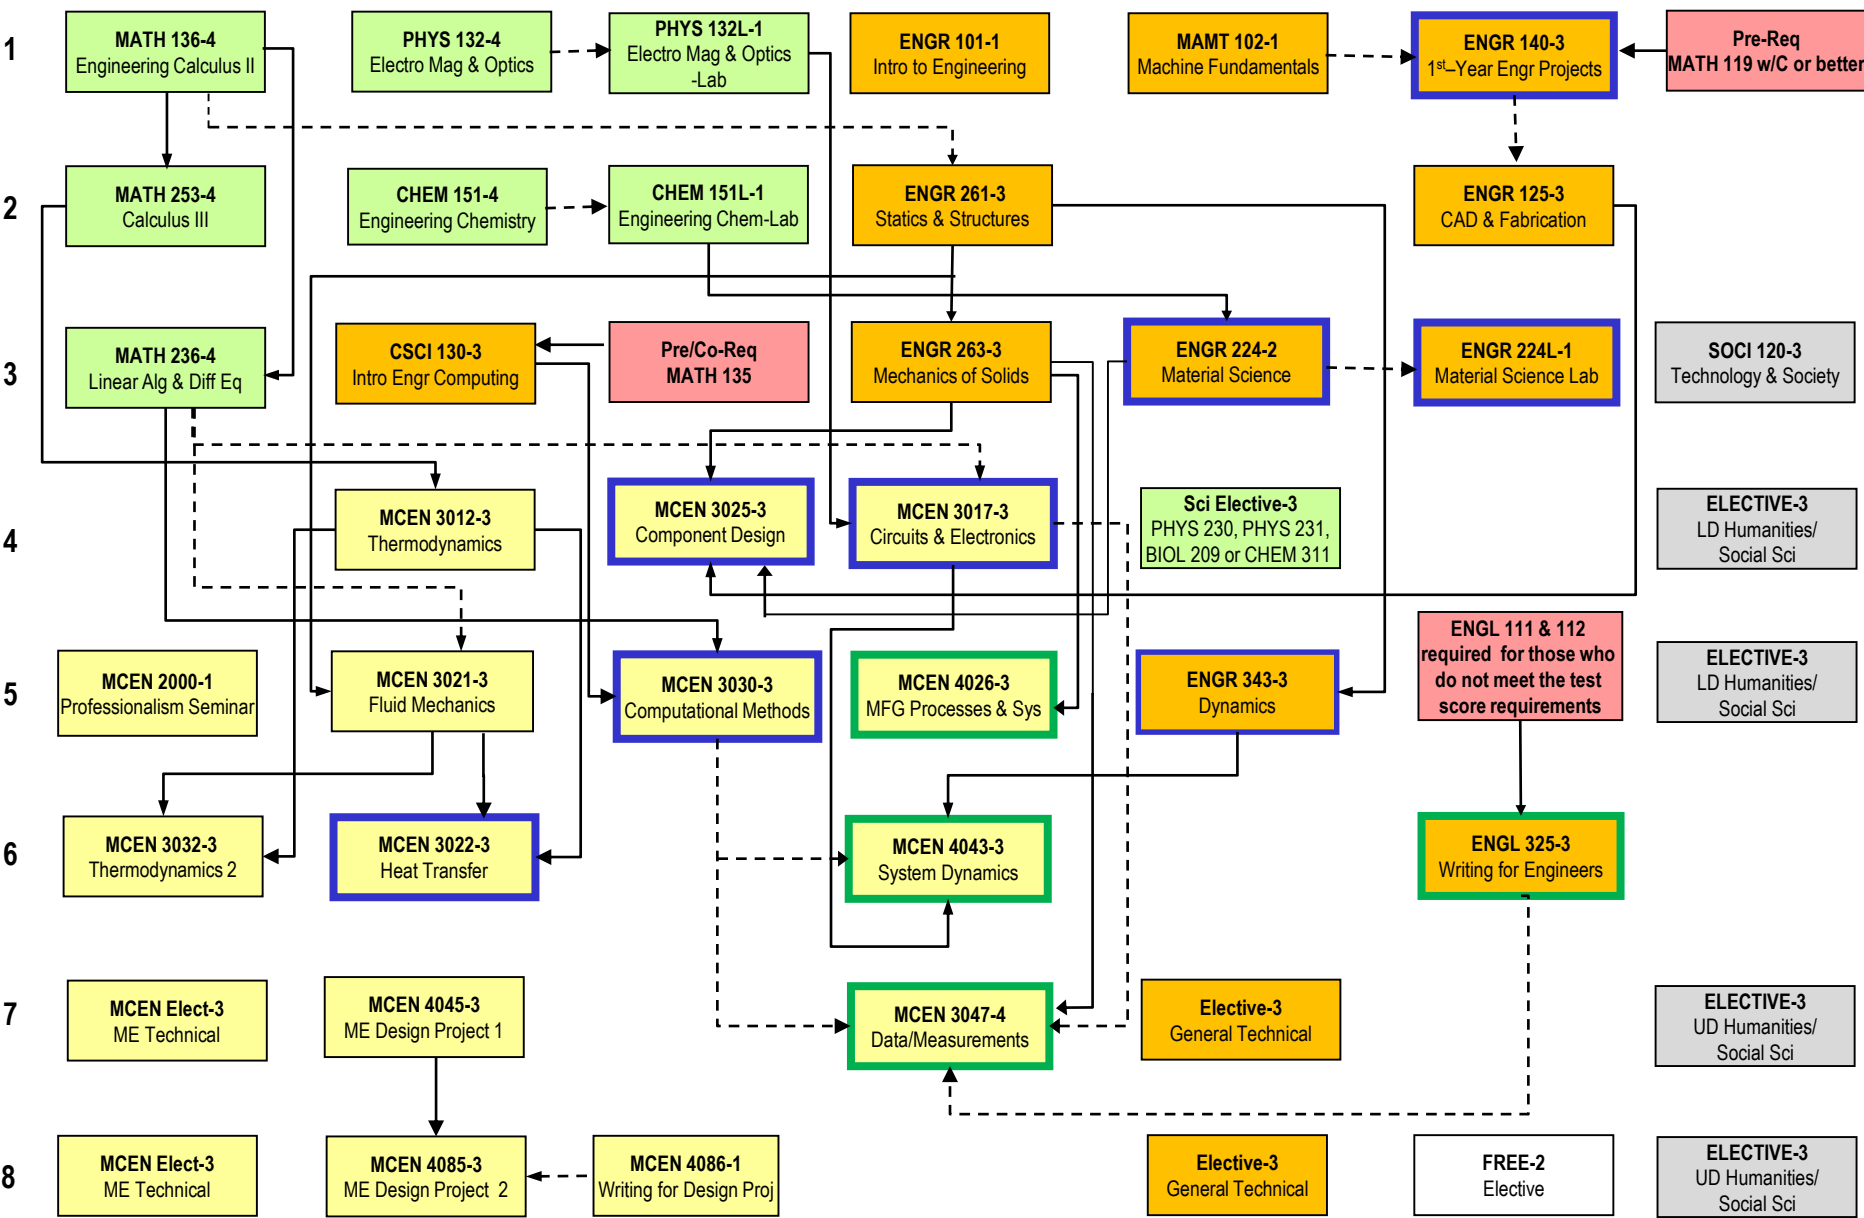

SEMESTER CMU/CU PARTNERSHIP MECHANICAL ENGINEERING CURRICULUM for highly prepared students, AP/IB Calculus I & Physics I credits.

Complete before or with MCEN 4045
Complete before MCEN 4045
 Pre-requisite → Co/Pre-requisite - - →

Info
CU ME Courses
Math & Science
CMU Engineering
Humanity & Social Sci

Alternate Version Effective 2018-2019