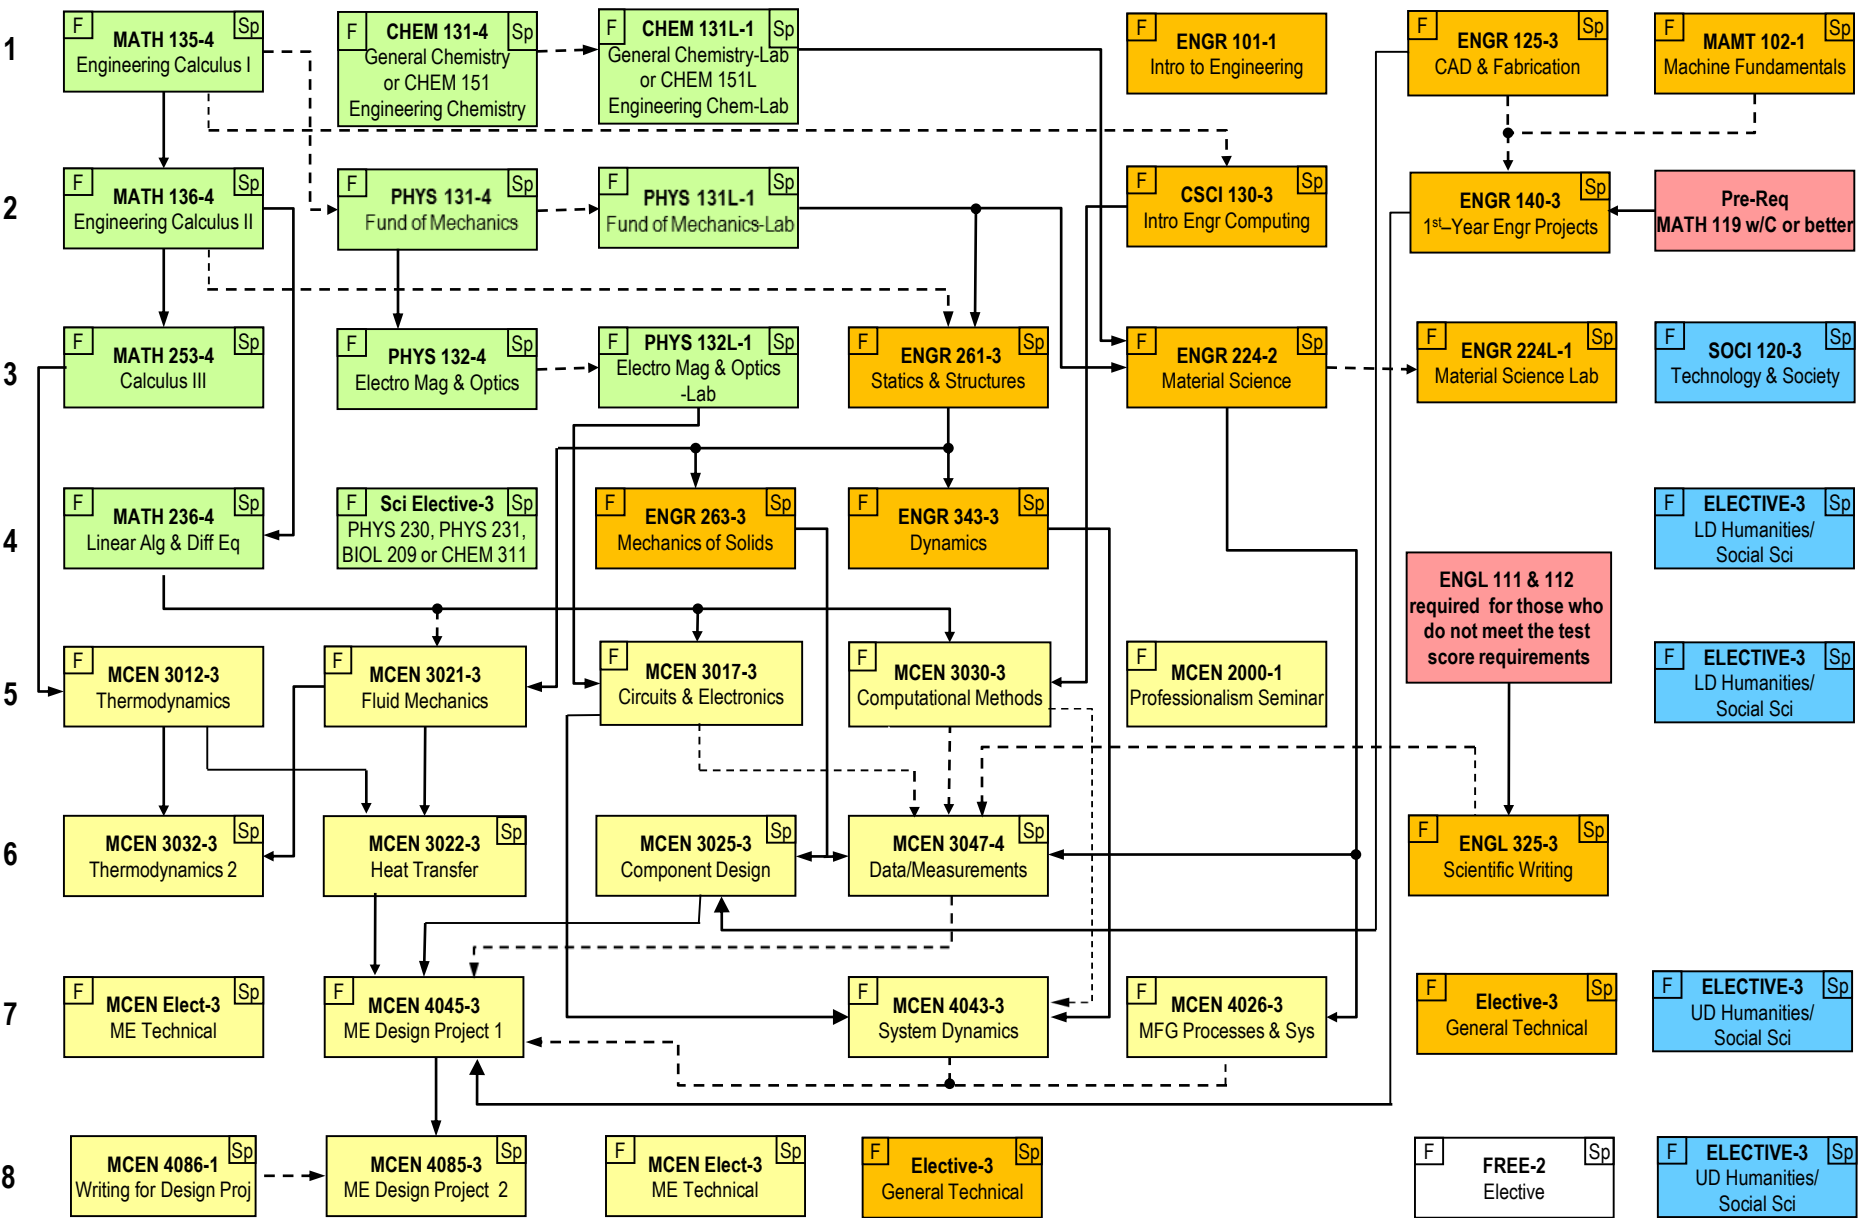

SEMESTER

CMU/CU PARTNERSHIP MECHANICAL ENGINEERING CURRICULUM

[F] [Sp] = Semester usually taught Pre-requisite → Co/Pre-requisite - - - →

[Pink] Info [Yellow] CU ME Courses [Green] Math & Science [Orange] CMU Engineering [Blue] Humanity & Social Sci

Effective 2017-2018