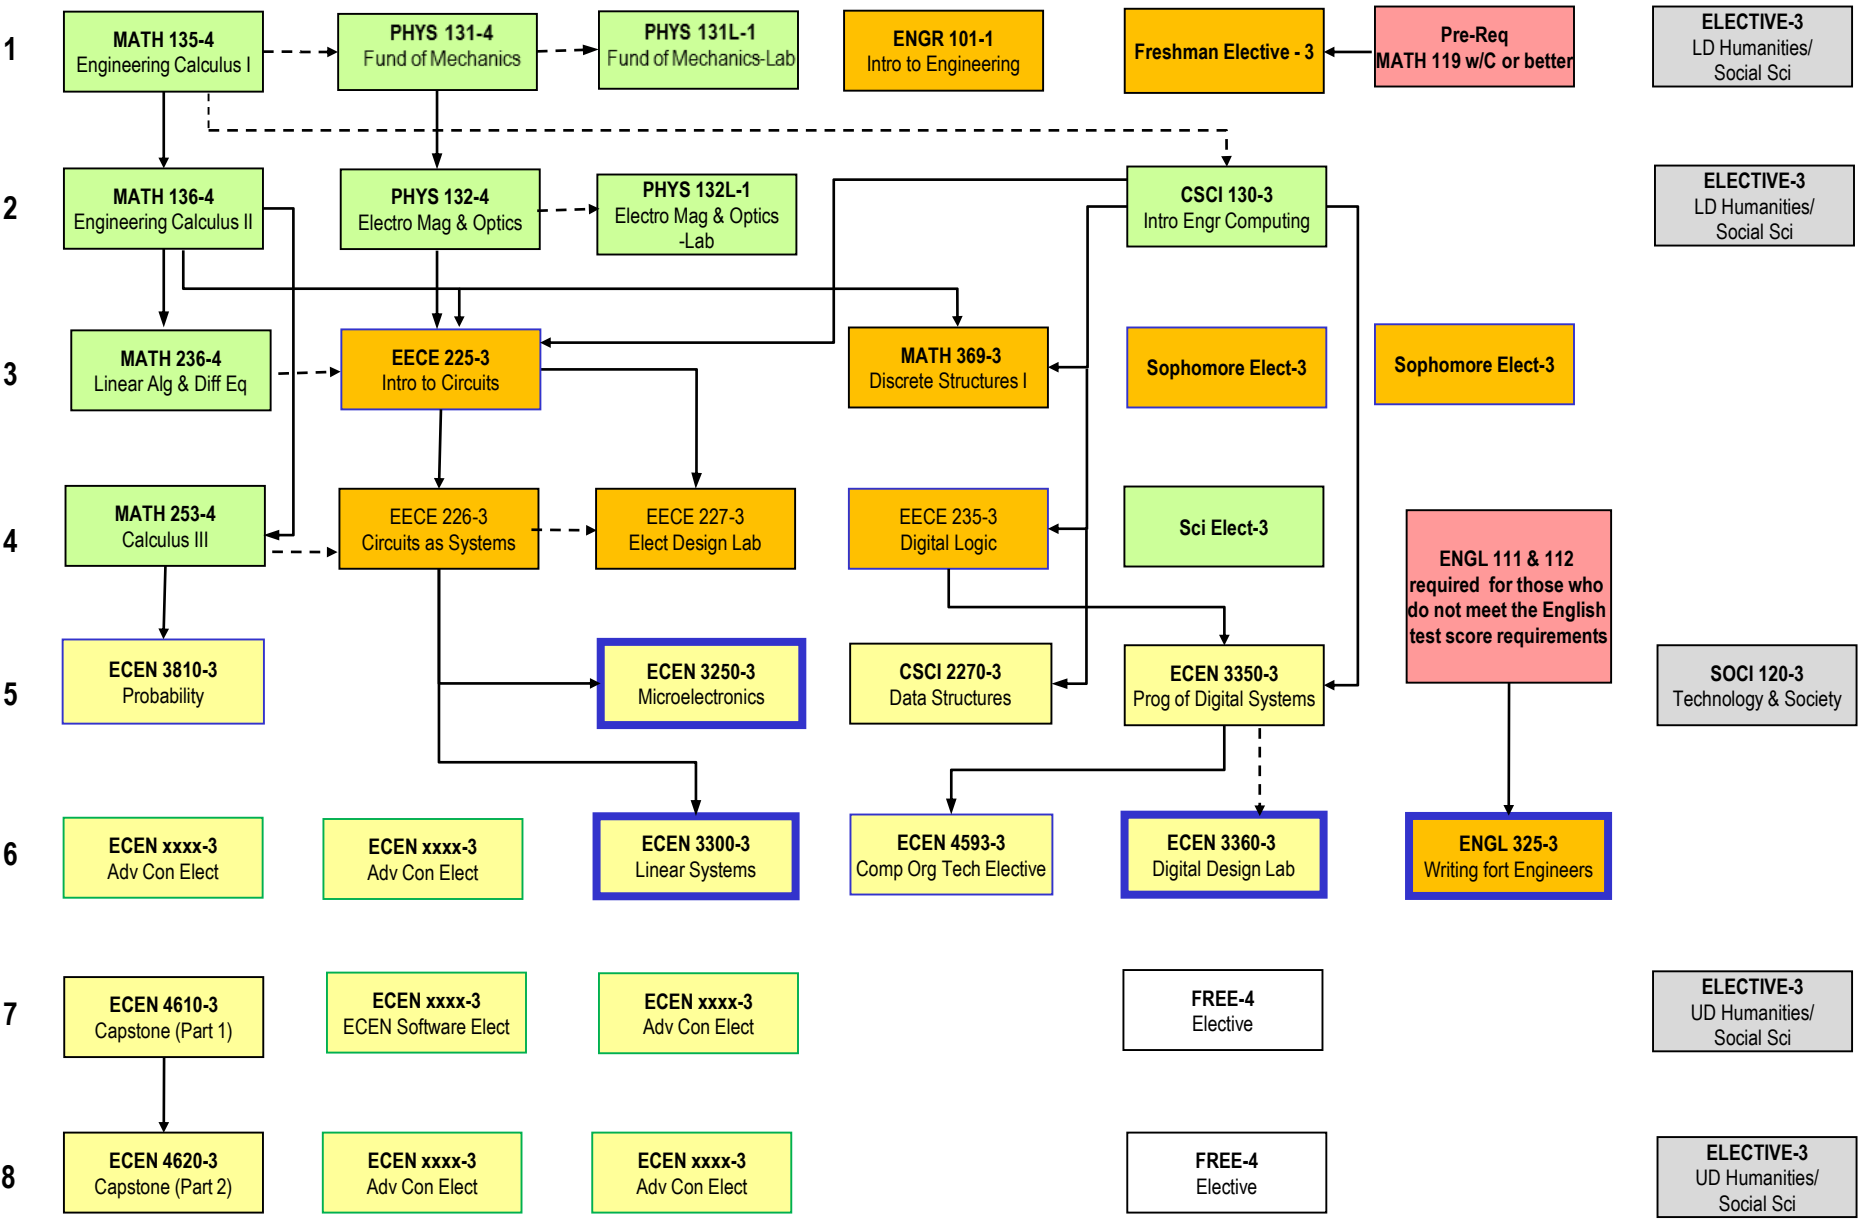

# SEMESTER CMU/CU PARTNERSHIP ELECTRICAL & COMPUTER ENGINEERING CURRICULUM

**Complete before ECEN 4610**

Pre-requisite → Co/Pre-requisite - - ->

■ Info  
 ■ CU ECEN Courses  
 ■ Math & Science  
 ■ CMU Engineering  
 ■ Humanity & Social Sci

**Effective 2018-2019**