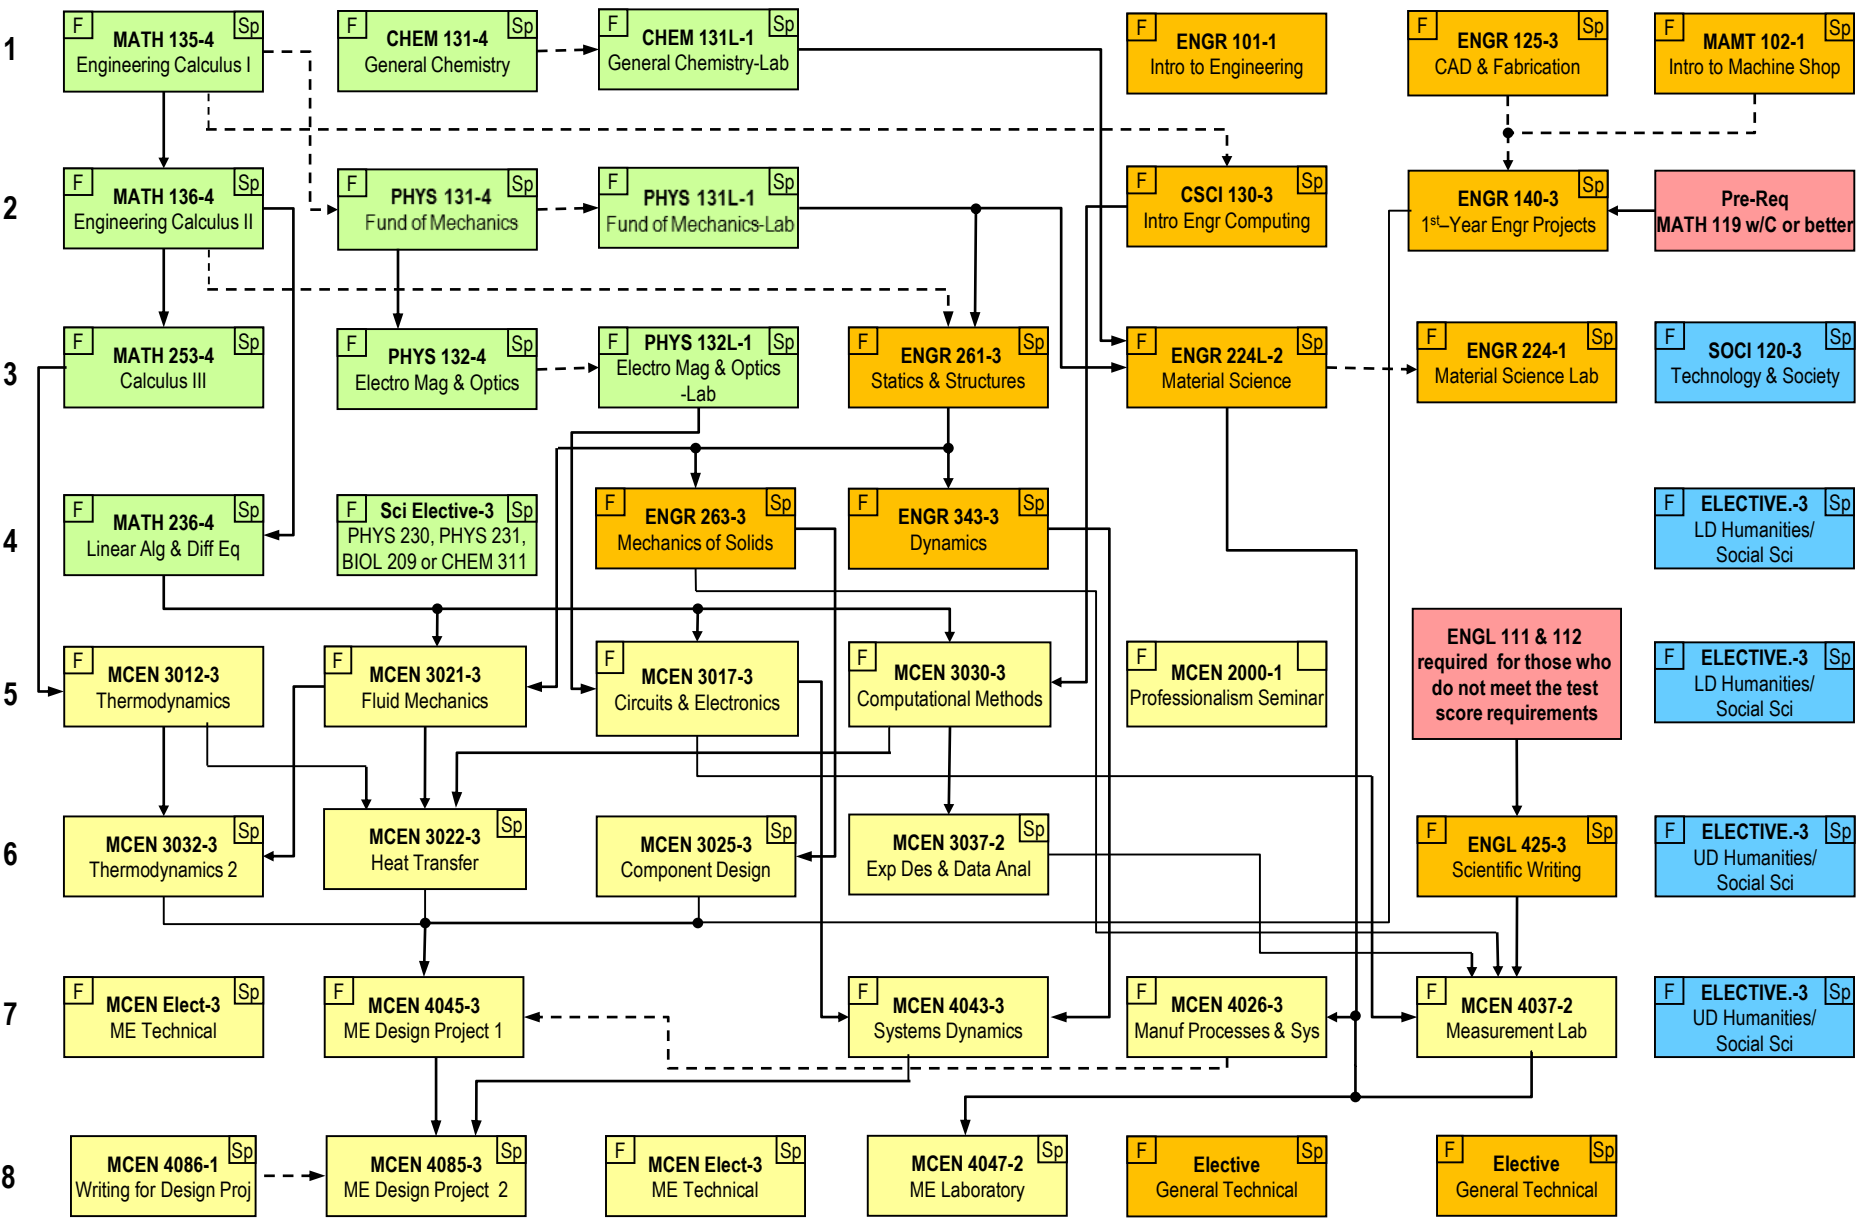

SEMESTER

CMU/CU PARTNERSHIP MECHANICAL ENGINEERING CURRICULUM

[F] [Sp] = Semester usually taught

Pre-requisite →

Co/Pre-requisite - - - →

Info

CU ME Courses

Math & Science

CMU Engineering

Humanity & Social Sci

Effective 2015-2016