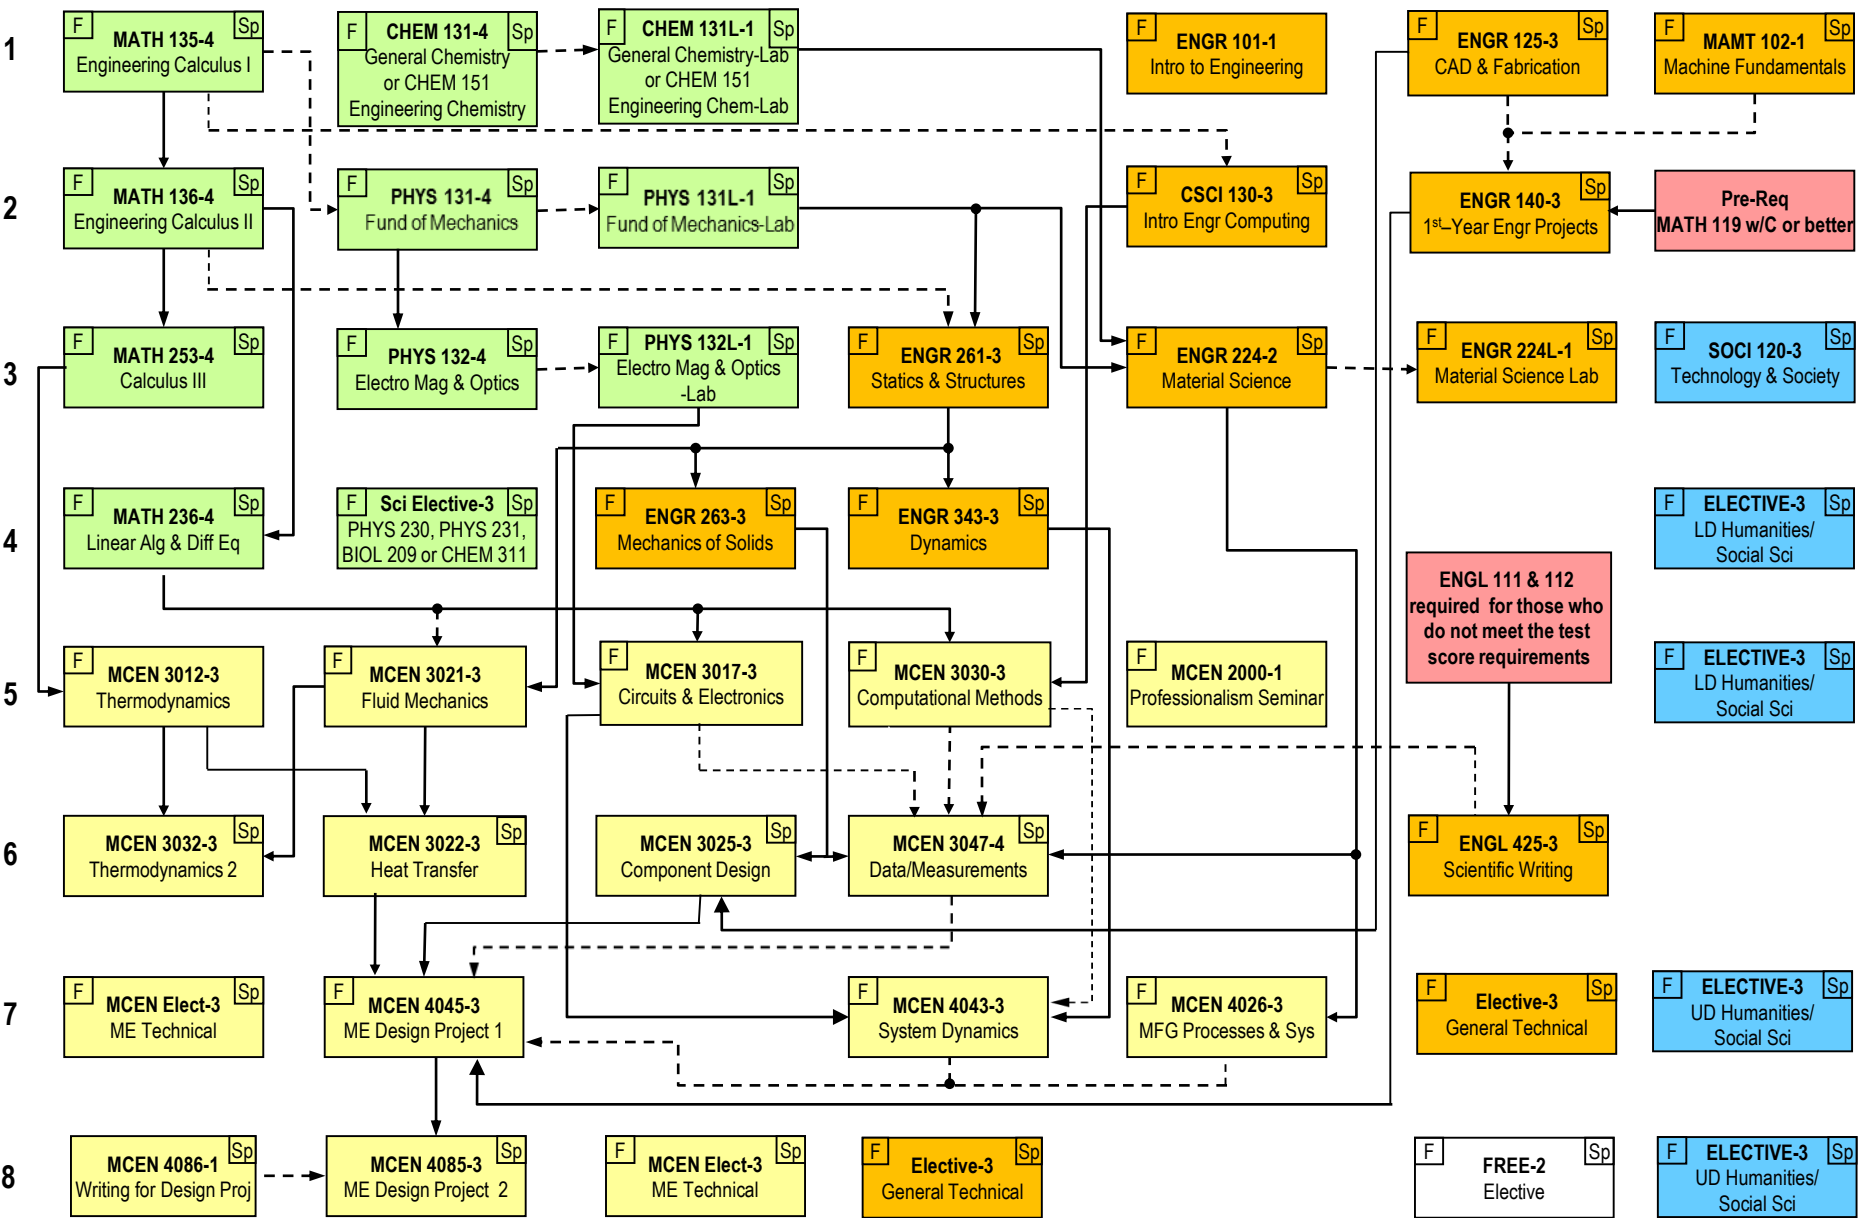

# SEMESTER

# CMU/CU PARTNERSHIP MECHANICAL ENGINEERING CURRICULUM

F Sp = Semester usually taught    
 **Pre-requisite** →    
**Co/Pre-requisite** - - - →

Info    
CU ME Courses    
Math & Science    
CMU Engineering    
Humanity & Social Sci

**Effective 2016-2017**