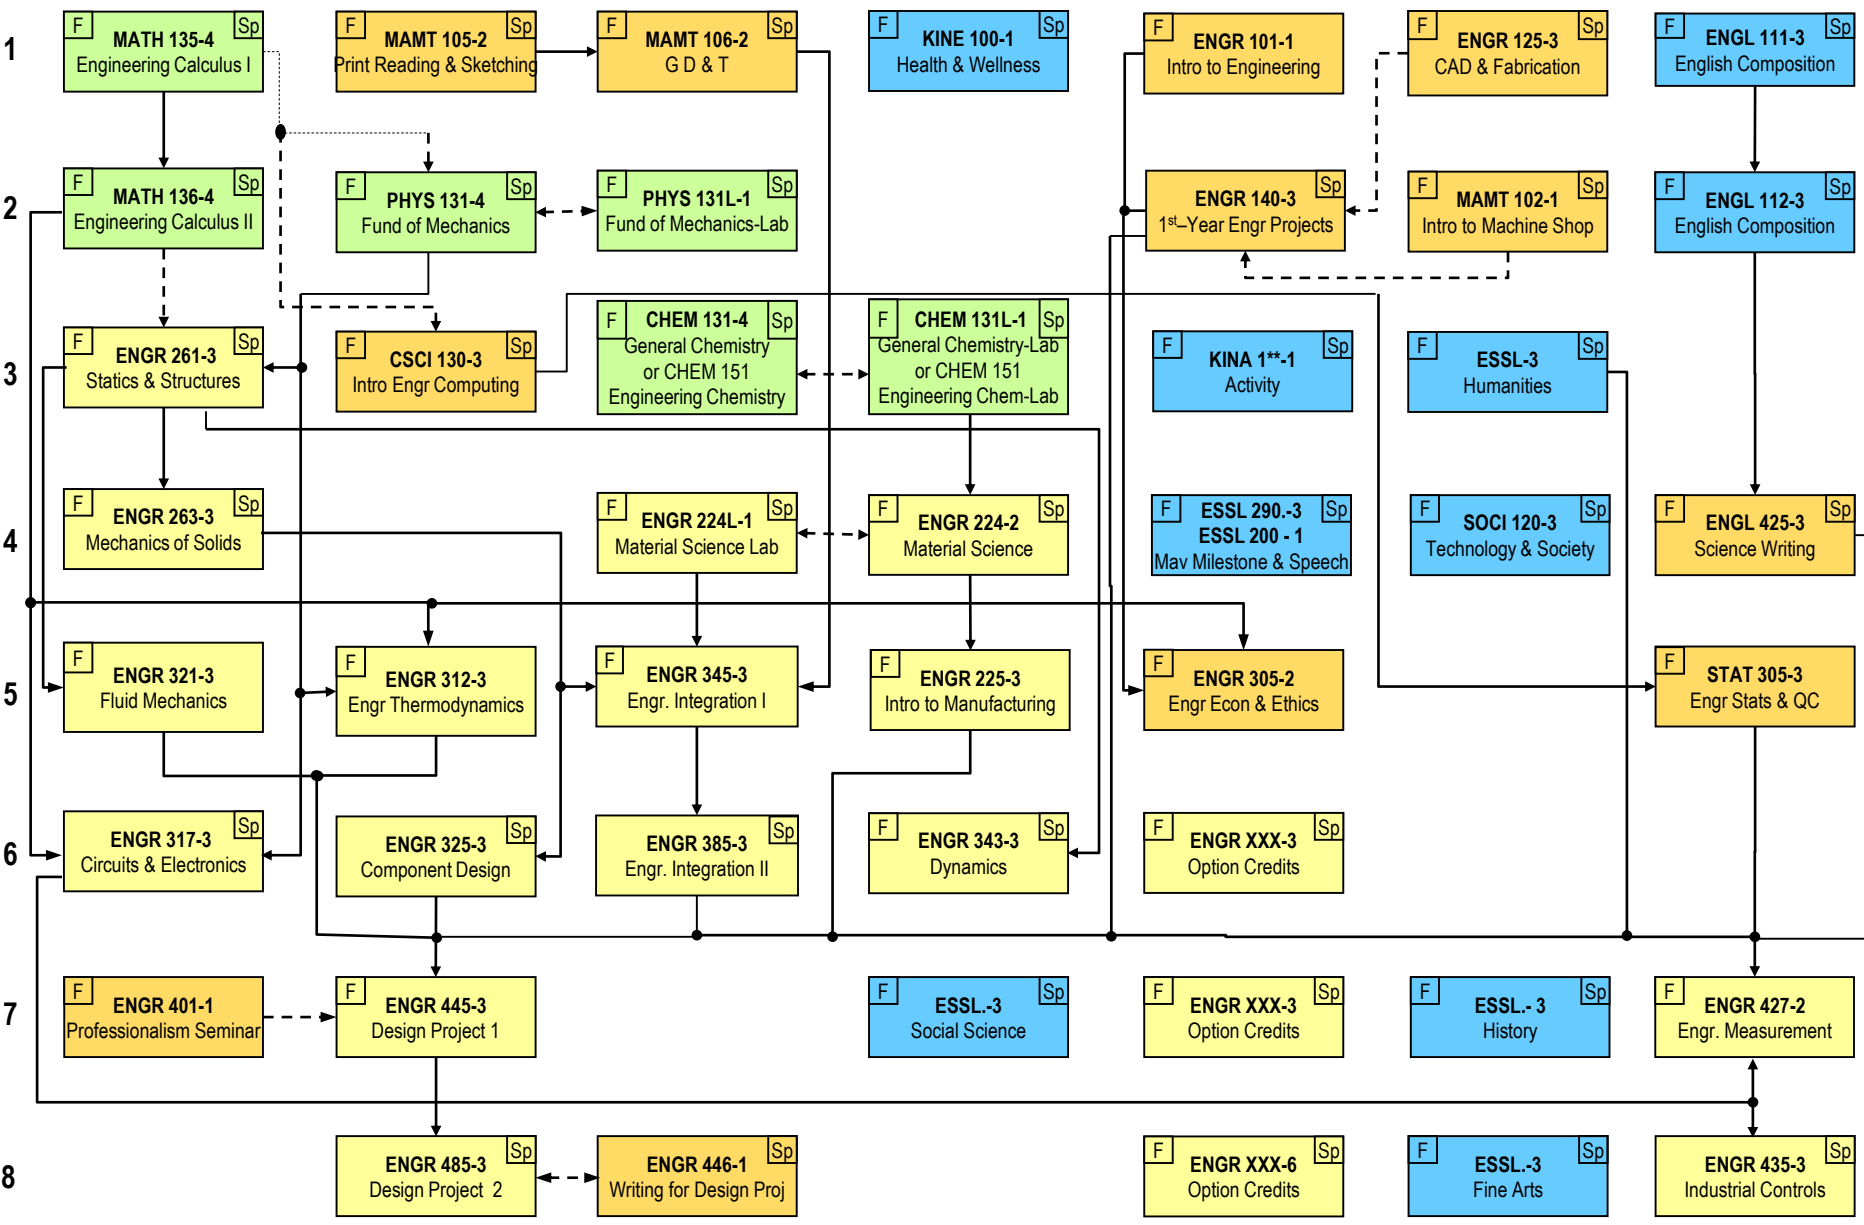

SEMESTER CMU MECHANICAL ENGINEERING TECHNOLOGY CURRICULUM

Effective 2016-2017
 rev 7/8/16