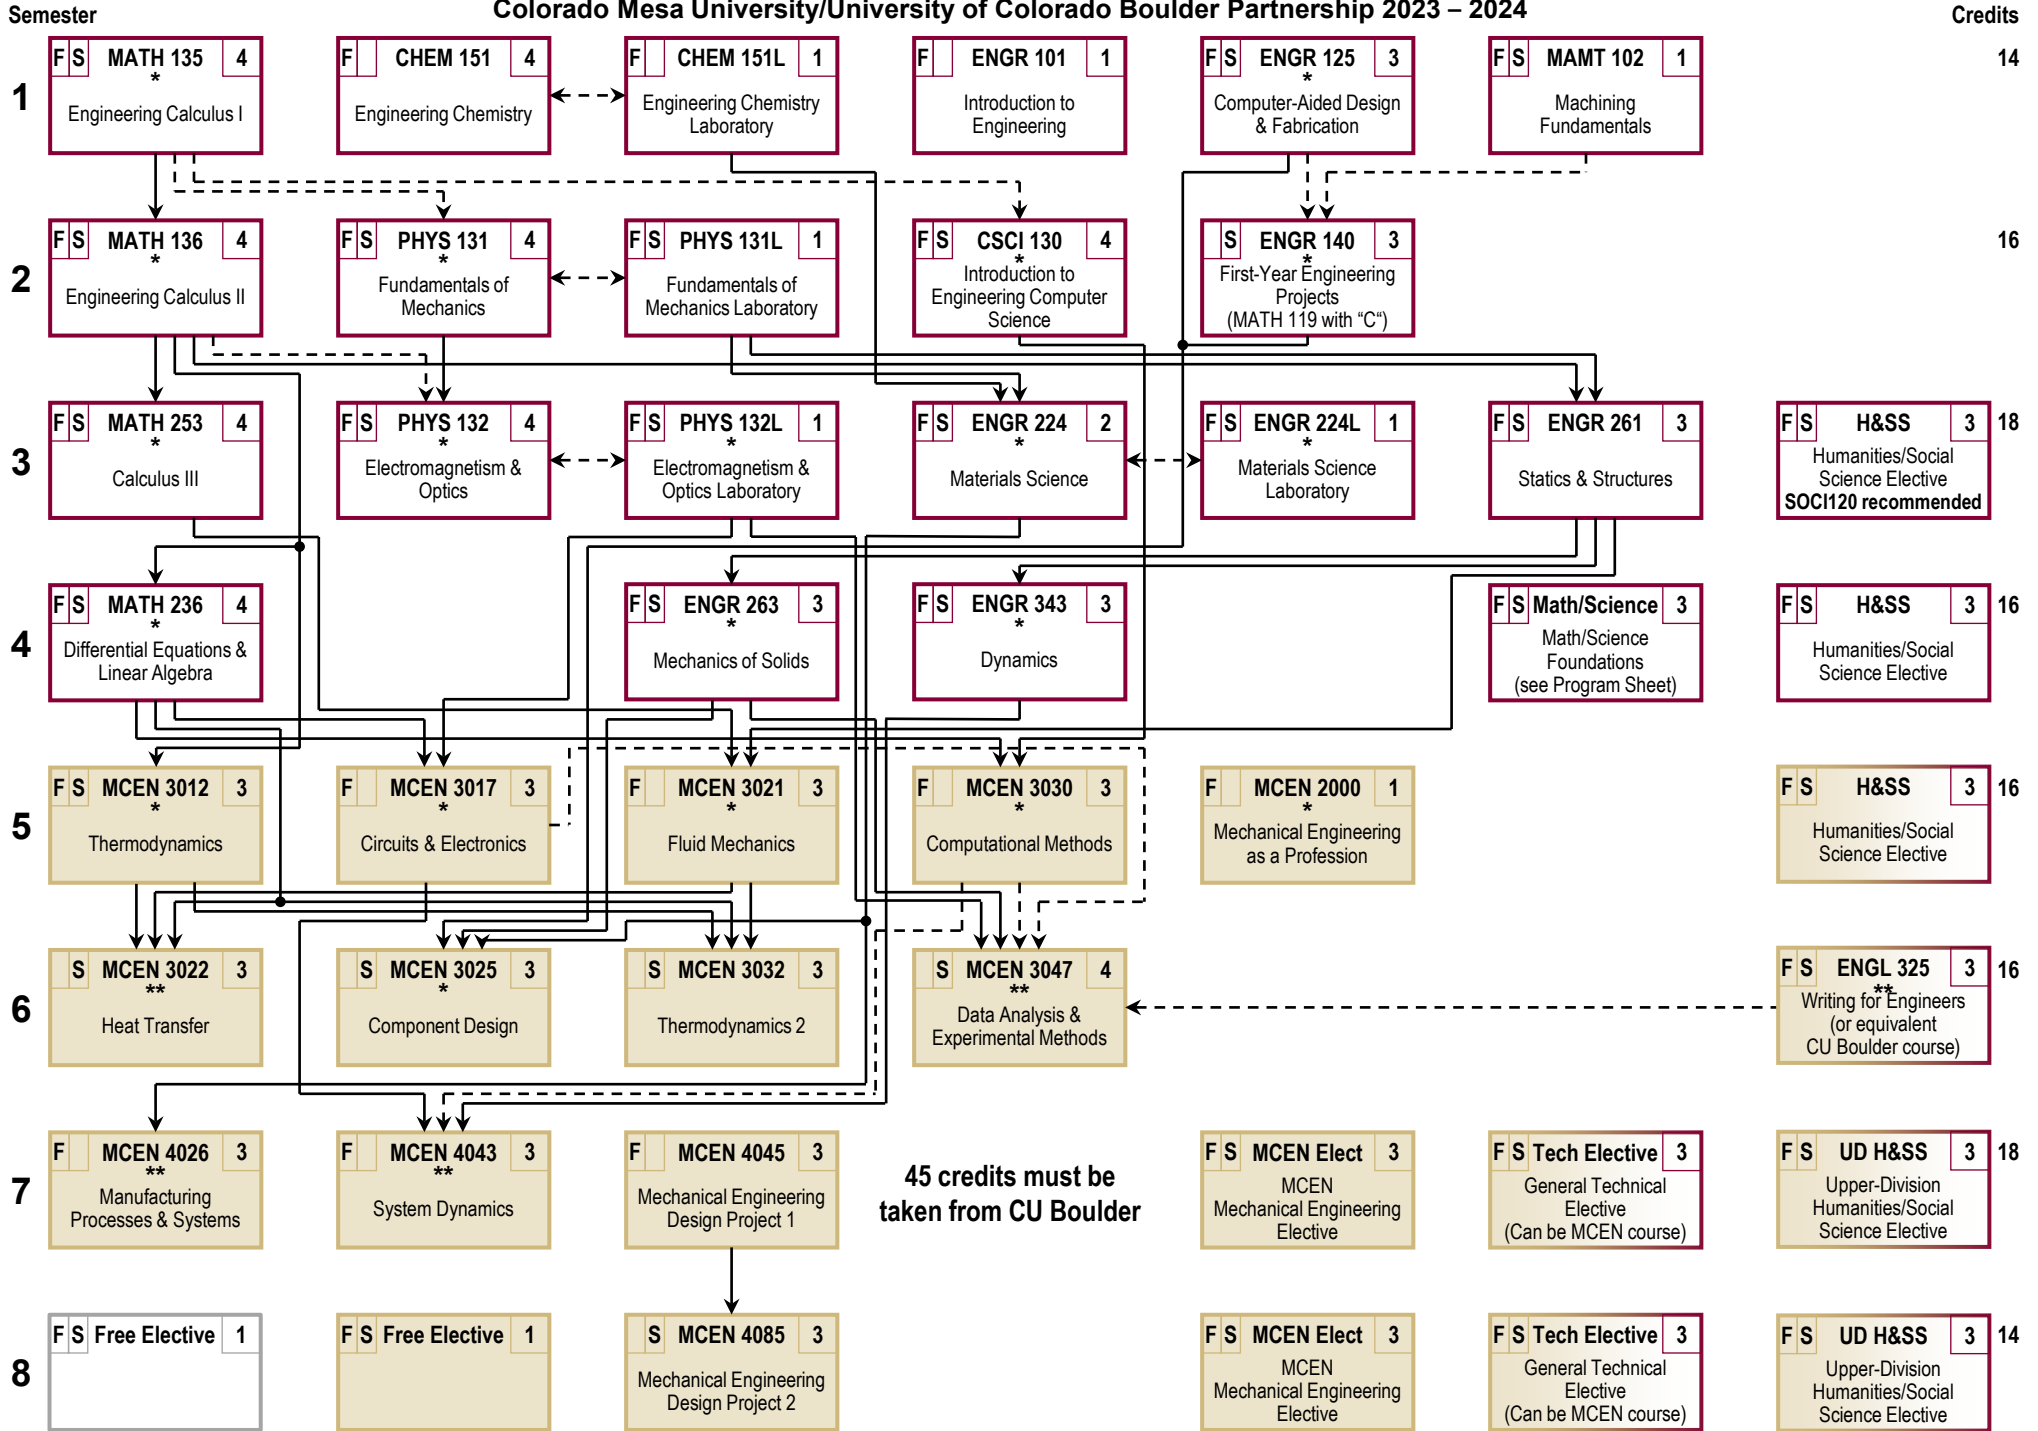

MECHANICAL ENGINEERING (BS)

Colorado Mesa University/University of Colorado Boulder Partnership 2023 – 2024

Prerequisite → Co-/Pre-requisite - - - *Complete before MCEN 4045 **Complete before, or with, MCEN 4045 CMU Course CU Course F offered in Fall S offered in Spring