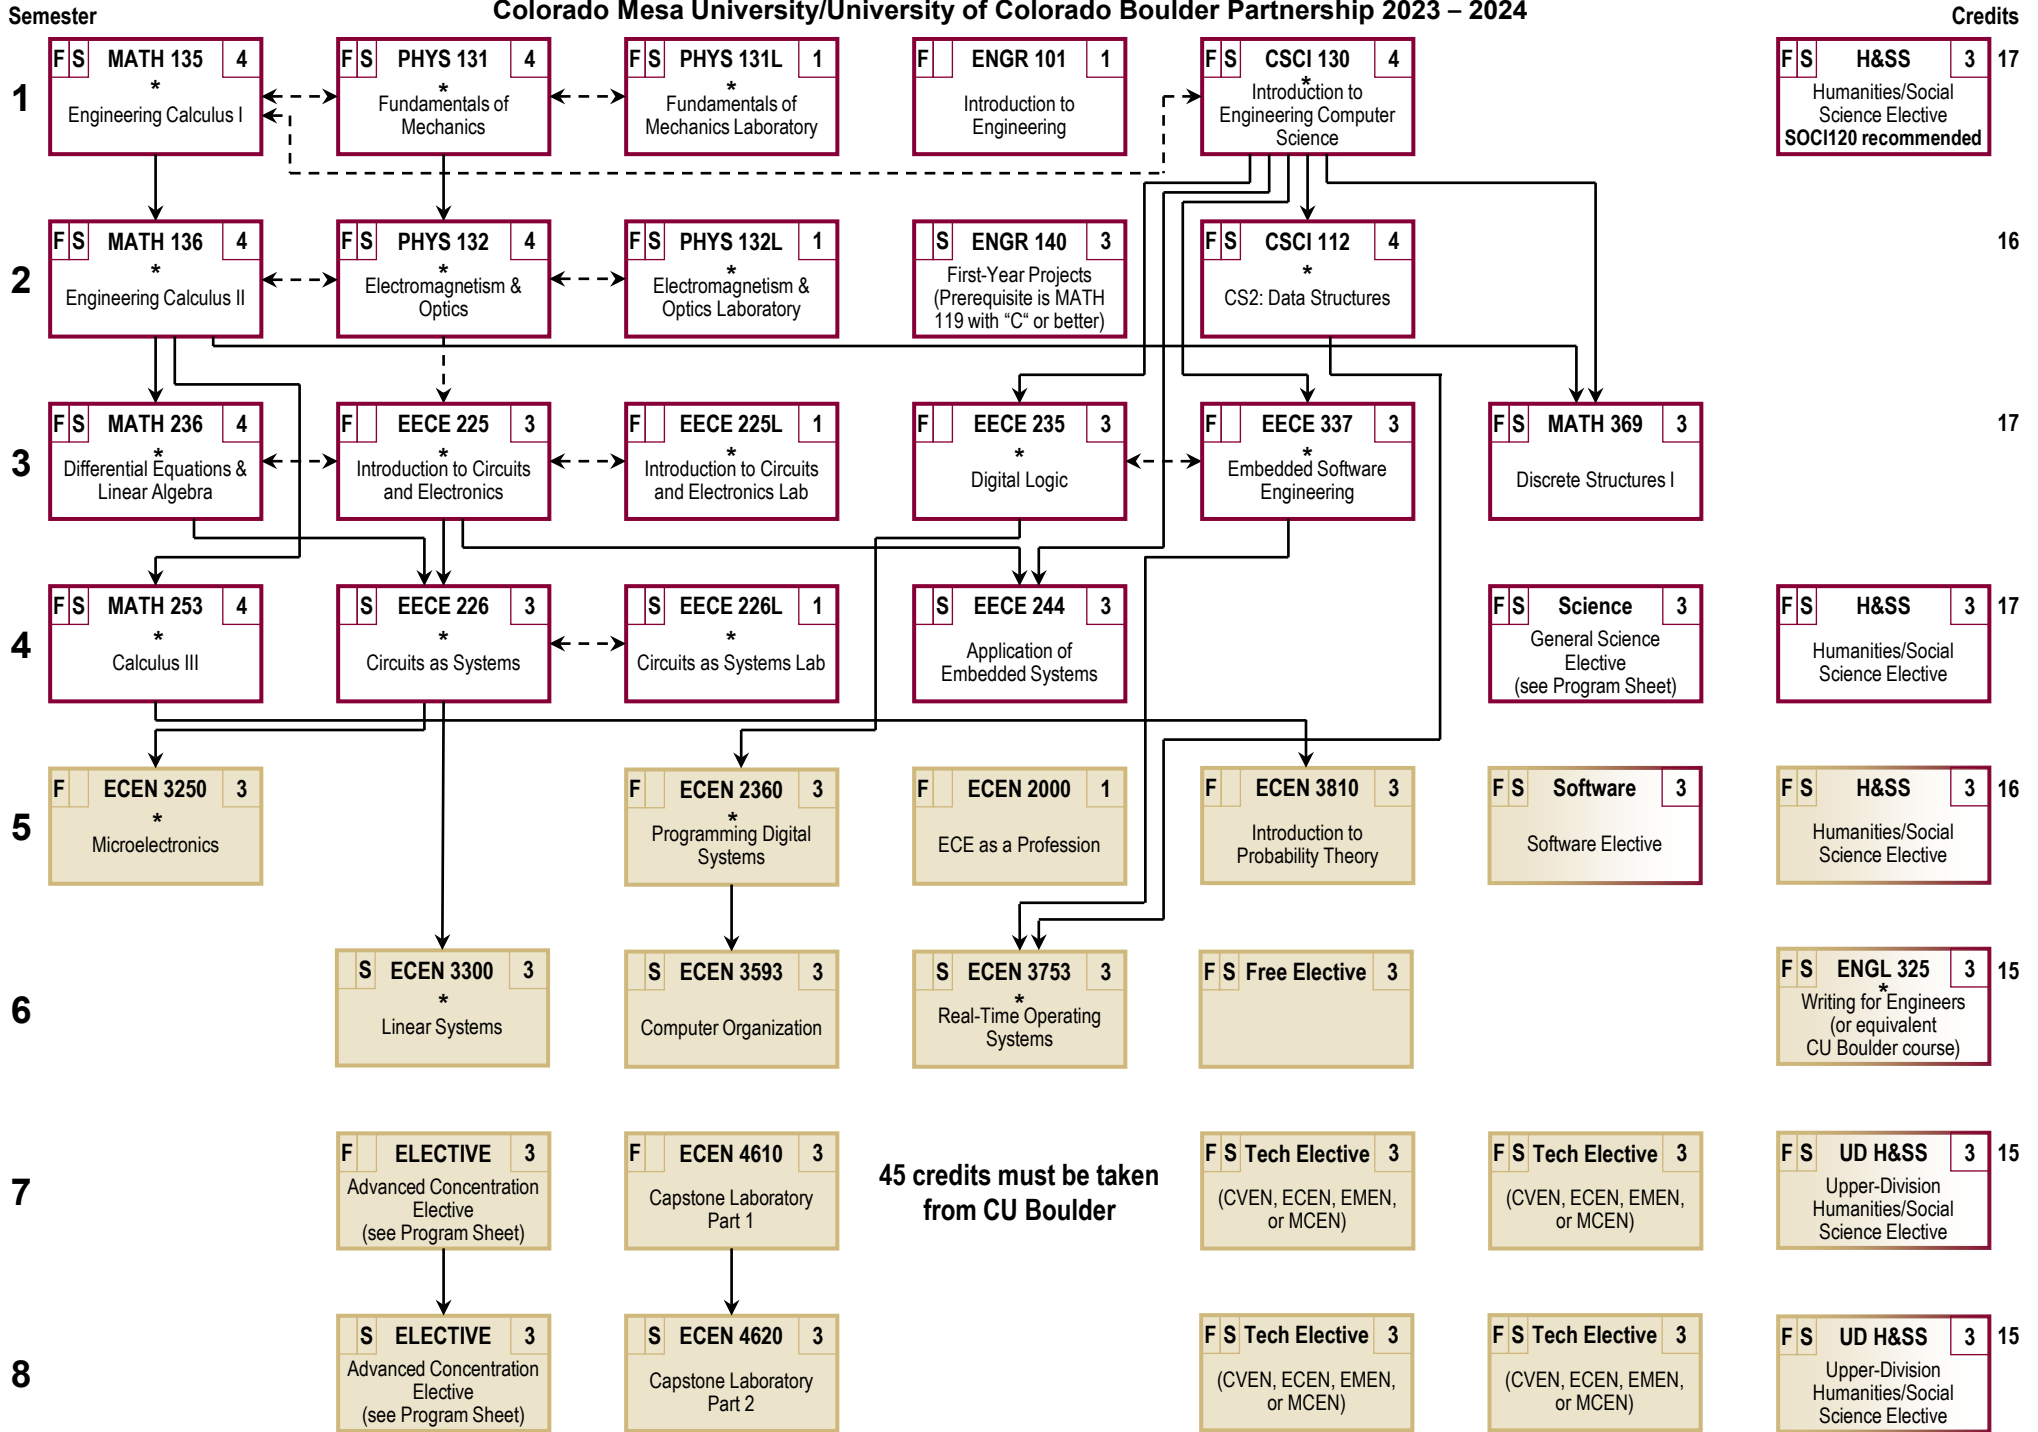

# ELECTRICAL & COMPUTER ENGINEERING (BS)

Colorado Mesa University/University of Colorado Boulder Partnership 2023 – 2024

Prerequisite →

Co-/Pre-requisite - - - - -

\*Complete before ECEN 4610

CMU Course

CU Course

F offered in Fall

S offered in Spring

TOTAL CREDITS = 128