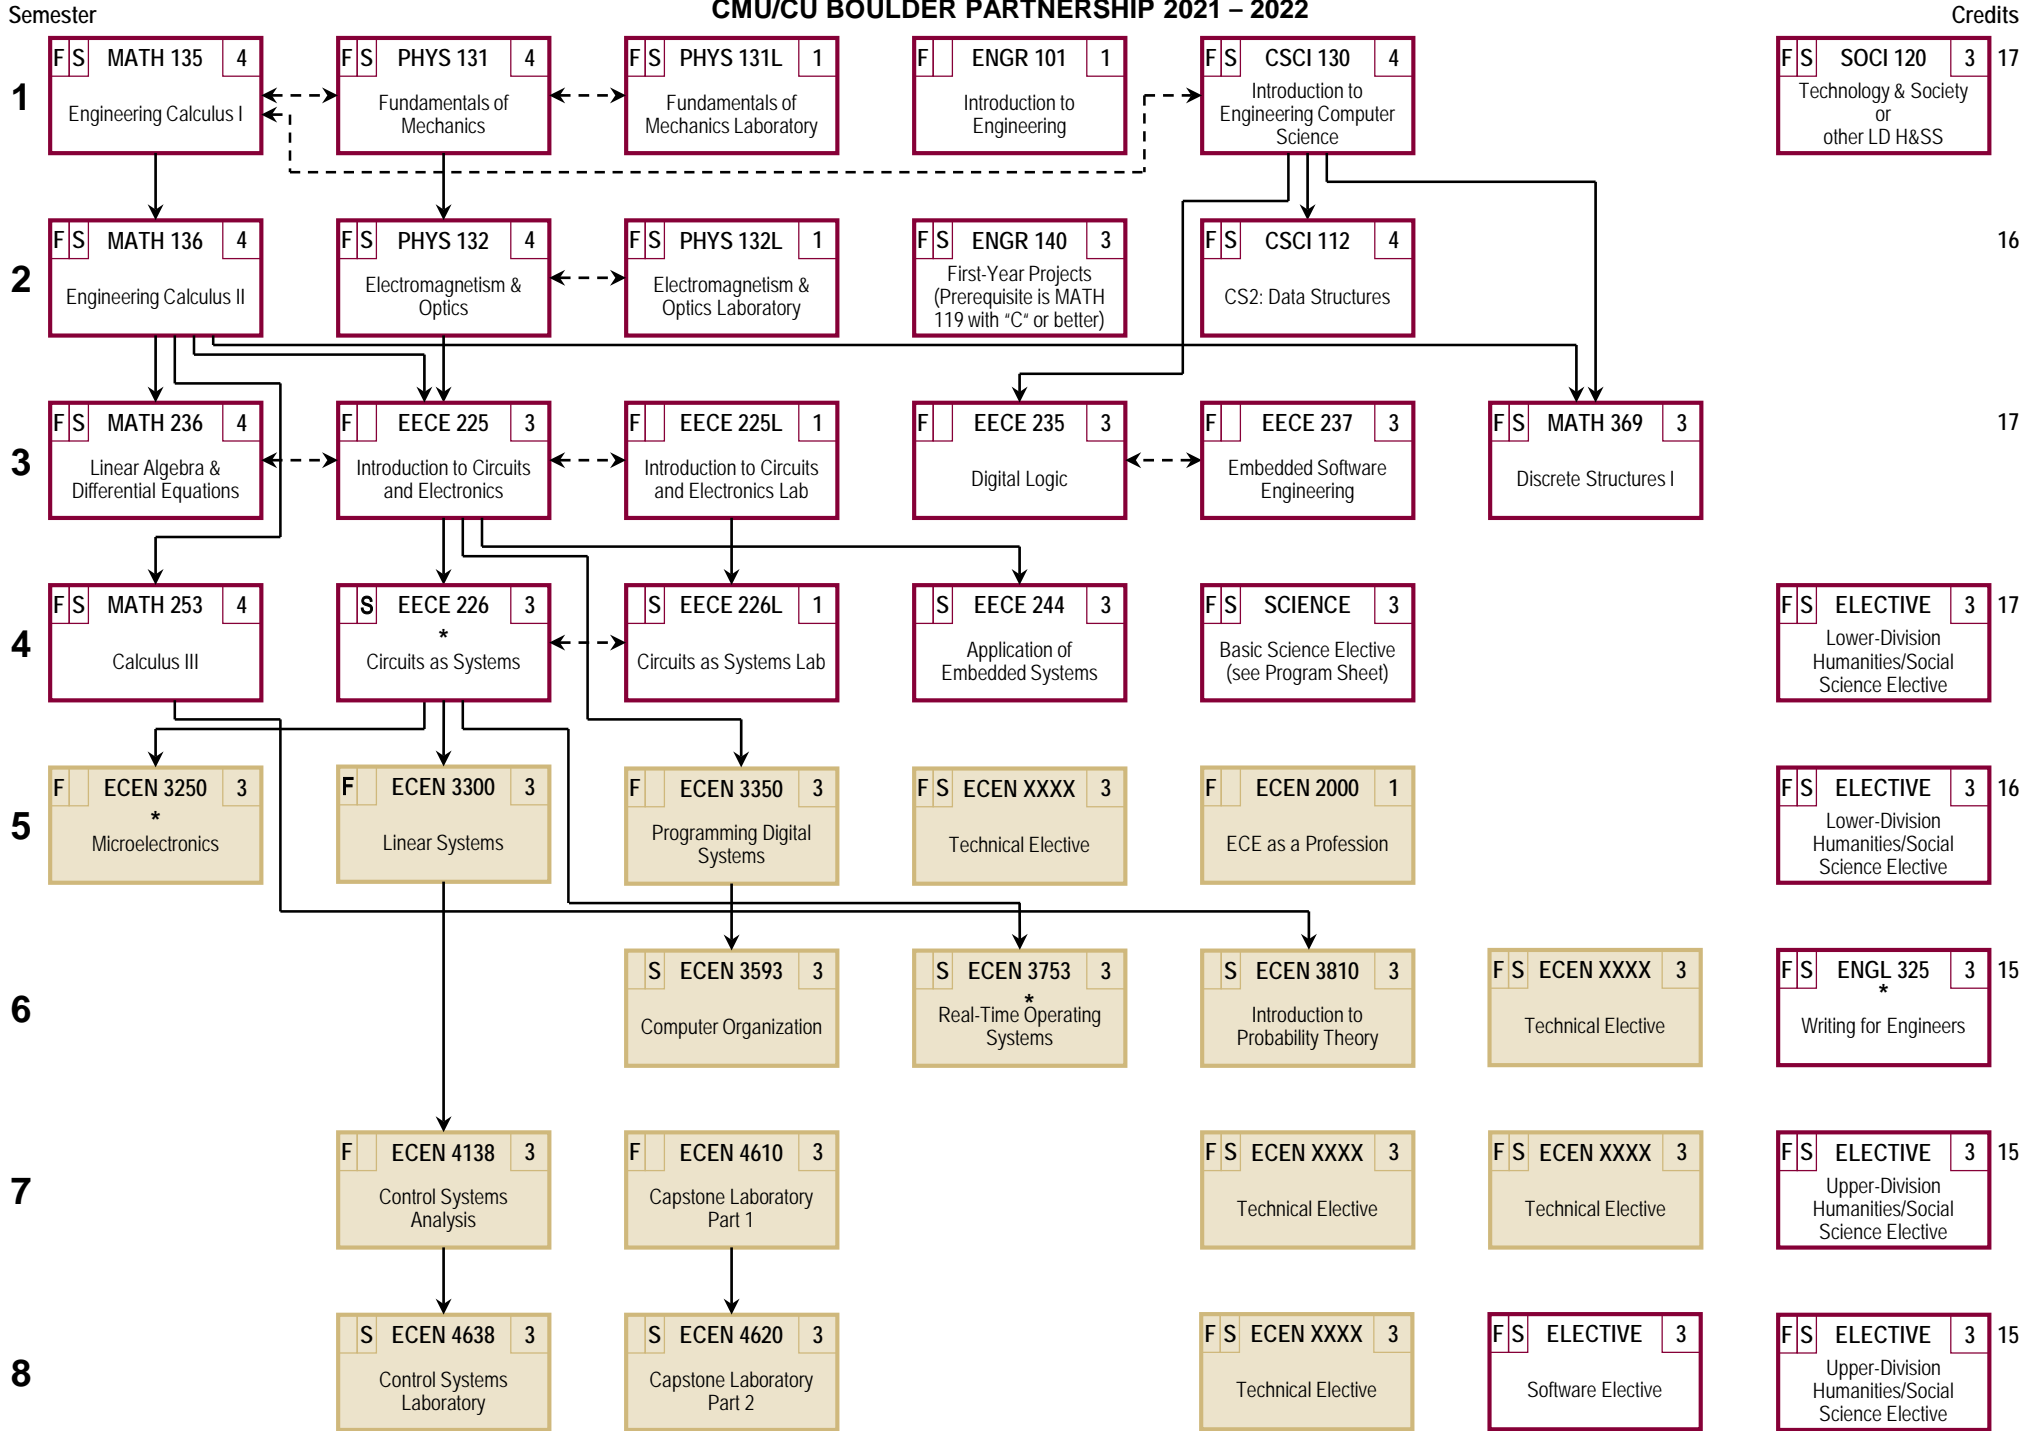

# ELECTRICAL & COMPUTER ENGINEERING

CMU/CU BOULDER PARTNERSHIP 2021 – 2022

Prerequisite →

Co-/Pre-requisite - - - - -

\*Complete before MCEN 4610

CMU Course

CU Course

F offered in Fall

S offered in Spring

TOTAL CREDITS = 128