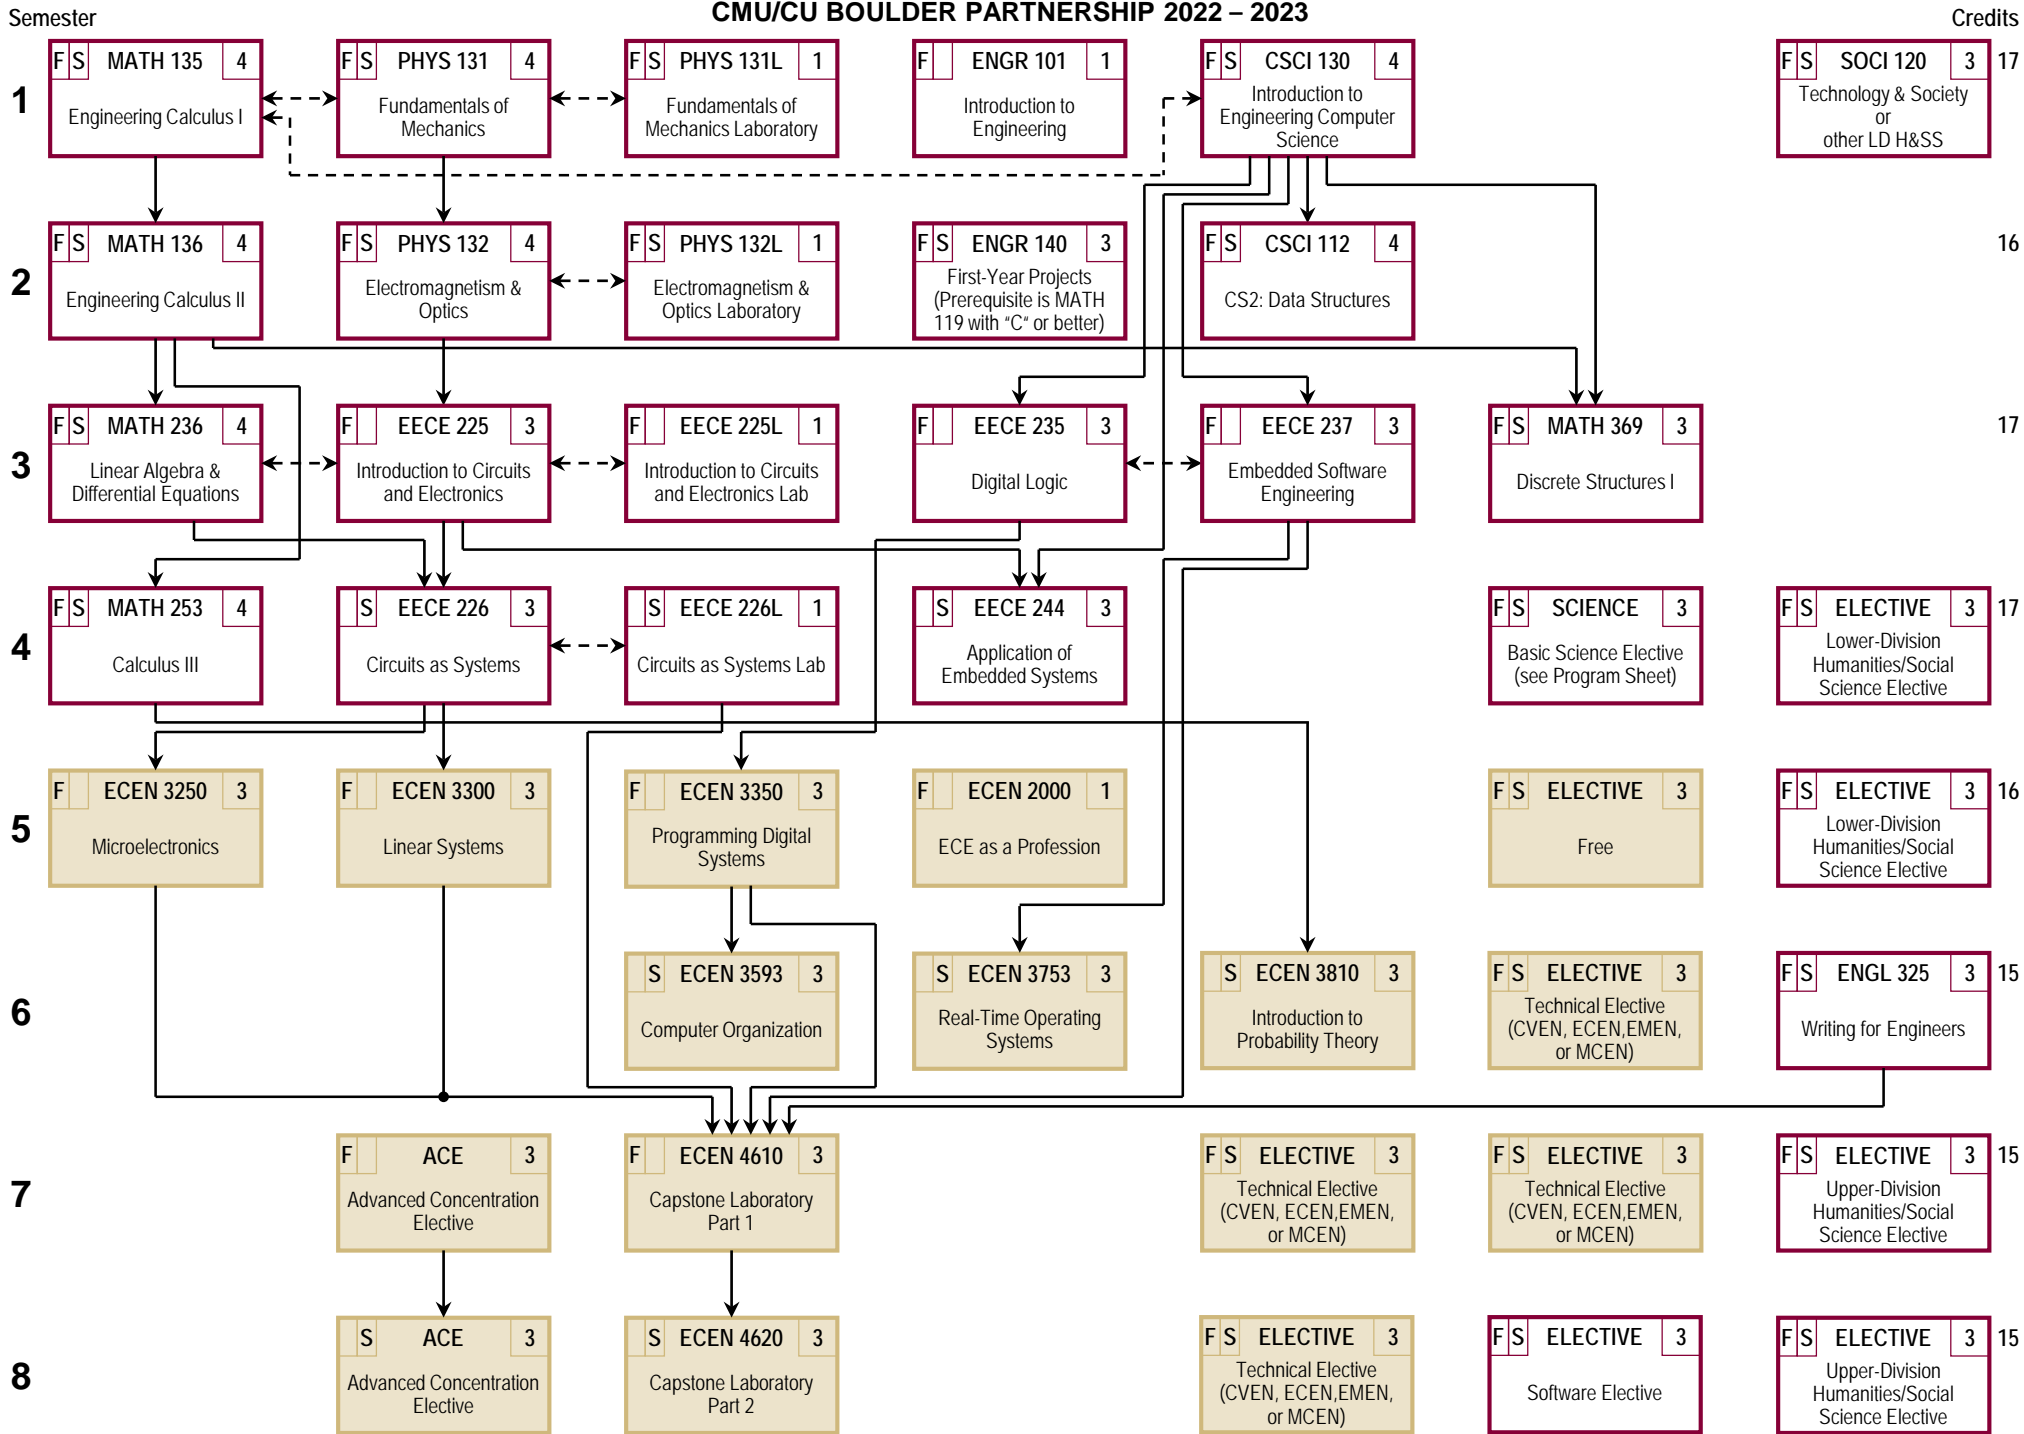

# ELECTRICAL & COMPUTER ENGINEERING

CMU/CU BOULDER PARTNERSHIP 2022 – 2023

Prerequisite → Co-/Pre-requisite - - - - -

CMU Course CU Course F offered in Fall S offered in Spring **TOTAL CREDITS = 128**