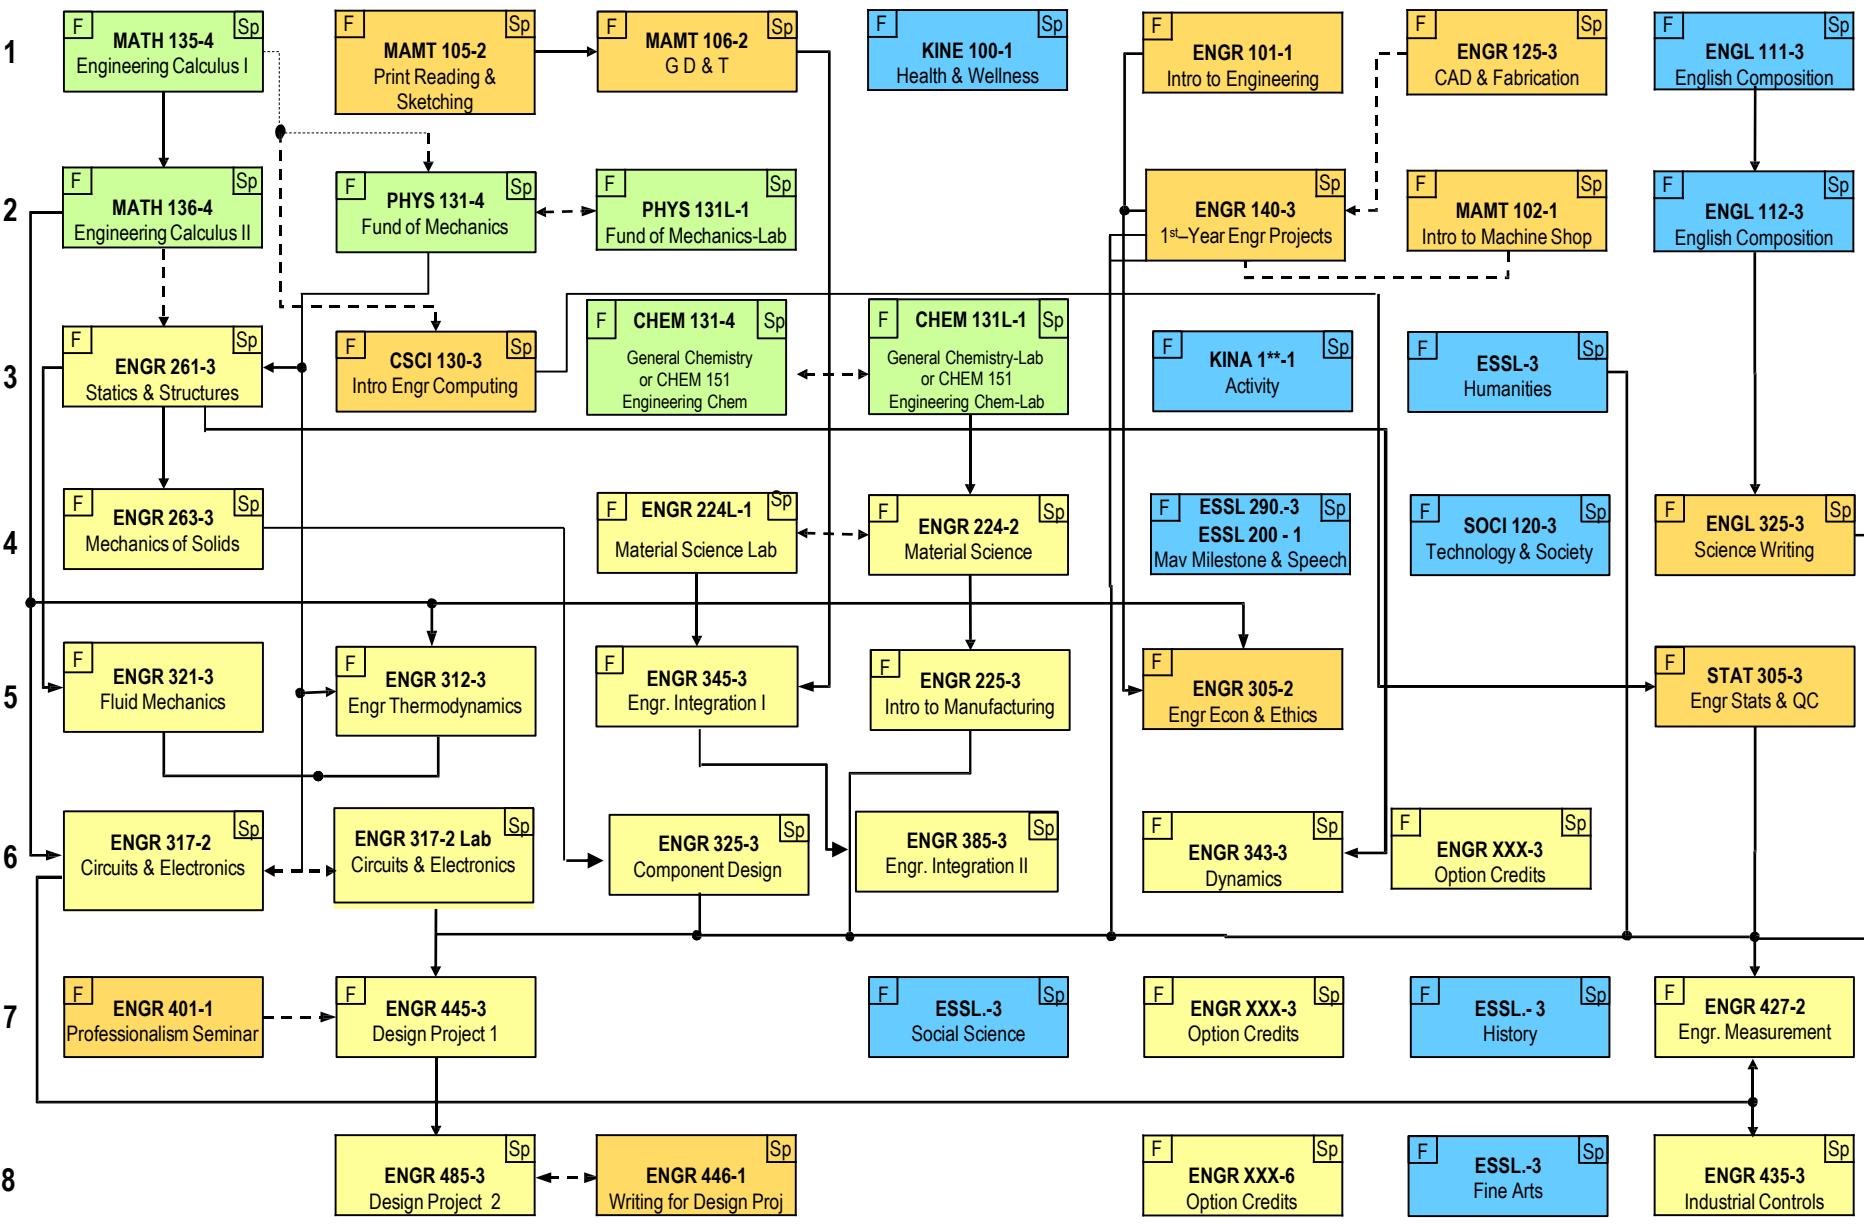

SEMESTER CMU MECHANICAL ENGINEERING TECHNOLOGY CURRICULUM

F Sp = Semester usually taught
 MET Courses
 Math & Science
 Foundation
 Essential Learning & Gen Ed.

Effective 2017-2018
 rev 11/27/17