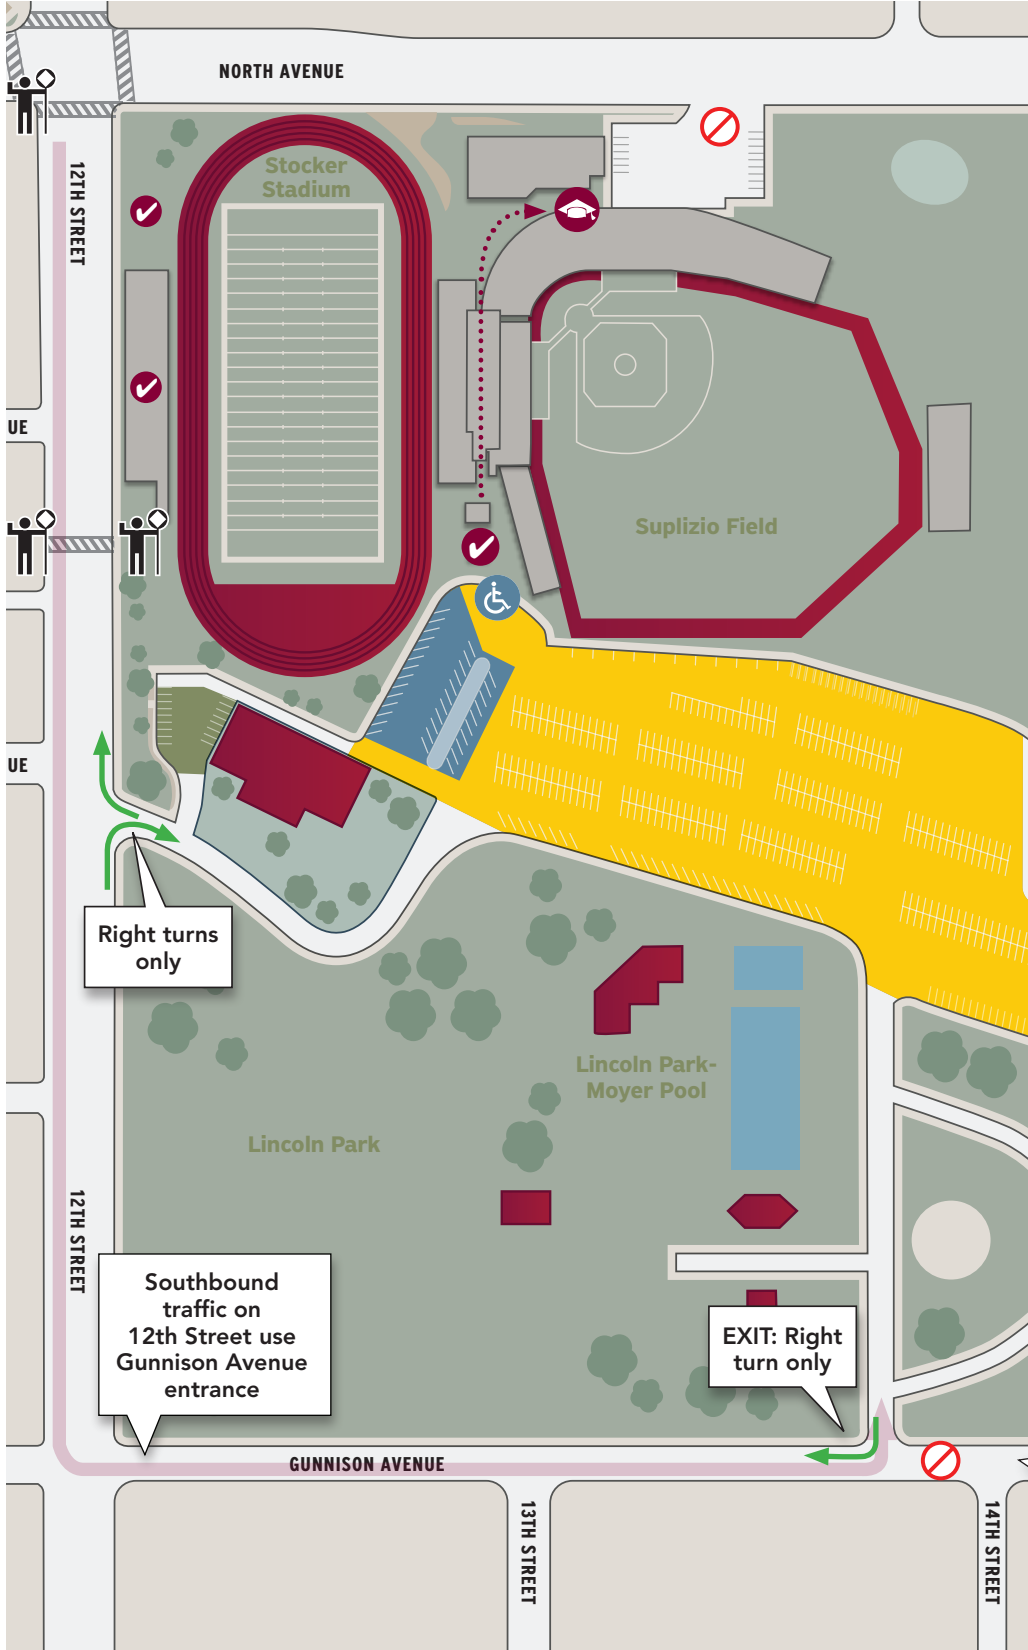

COMMENCEMENT

Stocker Stadium, Parking Map

- Commencement Ceremony FREE Parking
- Accessible Parking for Guests with Disabilities
- VIP Parking/ Platform Party/ Trustee Parking
- ♿ Drop-off Location for Guests with Disabilities
- ✔ Entrances
- 🎓 Processional Gathering; Student/Faculty Check-In
- Pedestrian Crossing
- 12th Street Southbound Traffic Flow
- Parking Entrance/Exit
- Student/Faculty Entrance
- ⊘ No Access; No Parking; No Pedestrian Access

Ceremonies begin at 8 am and 12 pm.

Graduates should arrive by 7:15 am and 11:15 am at the processional gathering spot indicated on the map.

Right turns only

Southbound traffic on 12th Street use Gunnison Avenue entrance

EXIT: Right turn only

Westbound traffic on Gunnison Avenue redirected onto 14th Street to facilitate exit of guests