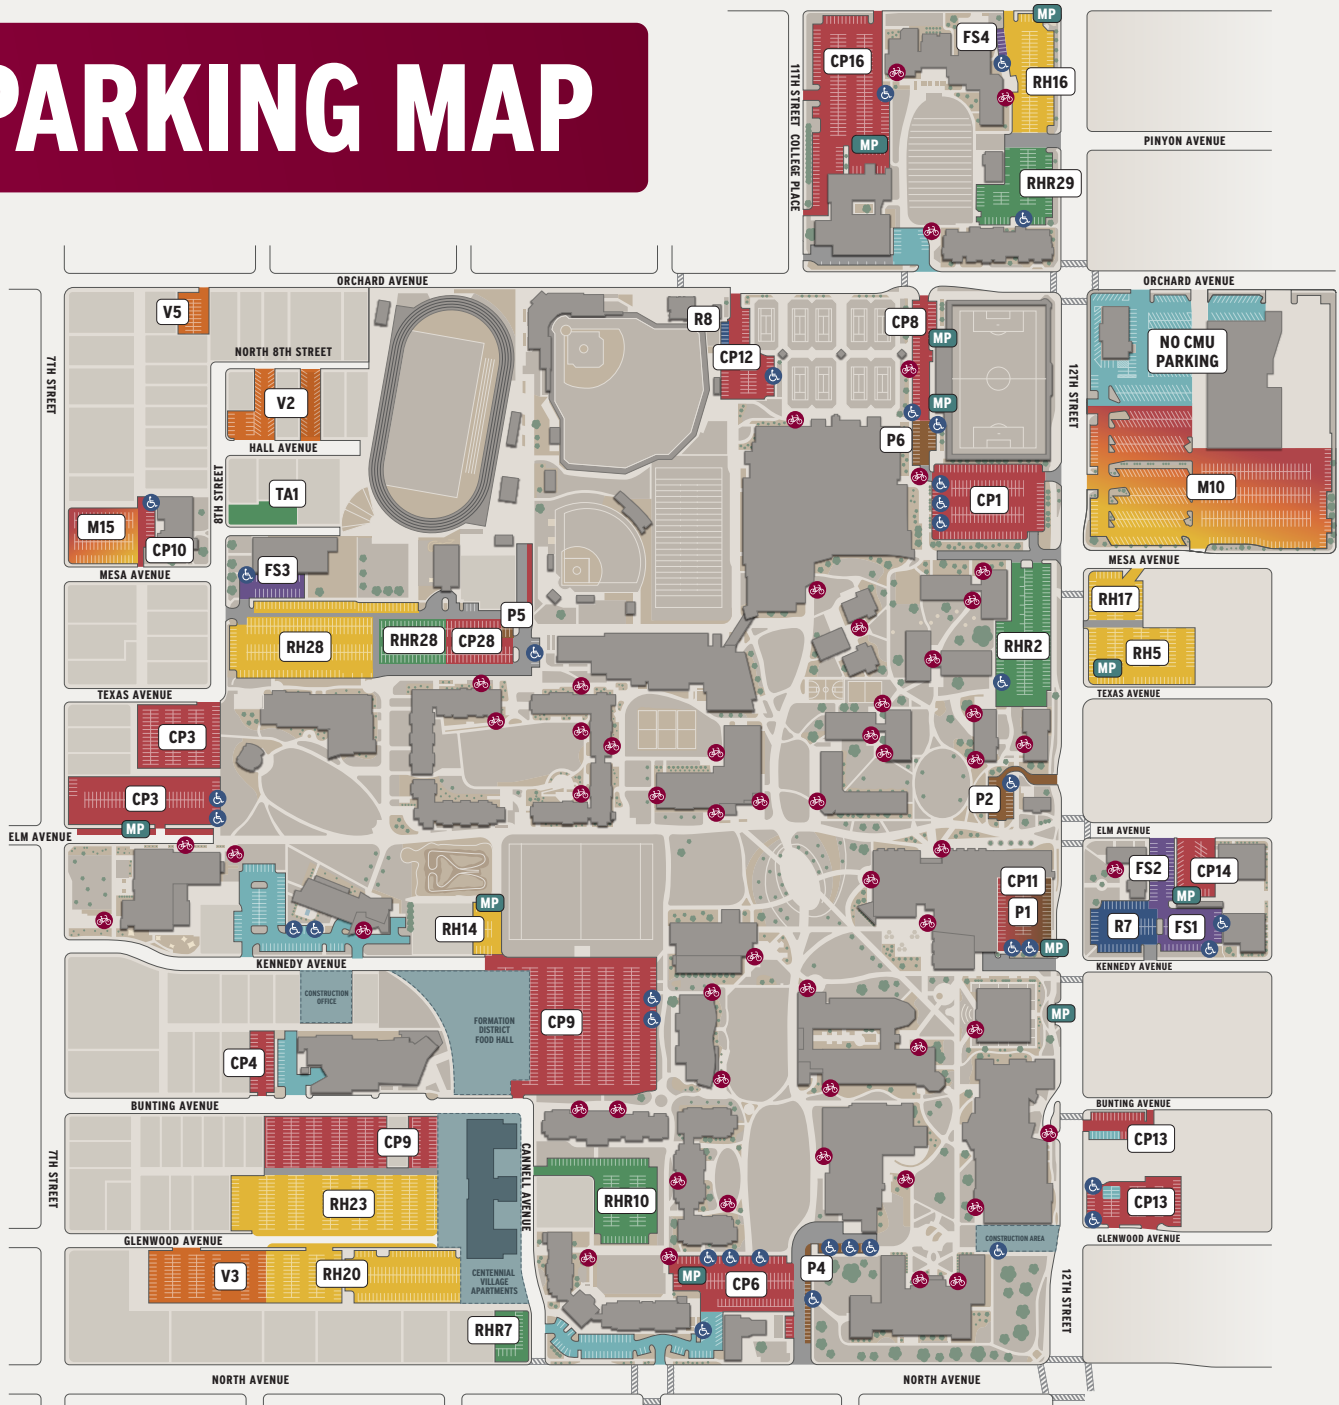

PARKING MAP

Parking Legend

Colorado Mesa University
Parking Services
1100 North Avenue,
Grand Junction, CO 81501

- **Residence Hall Parking**
RH5, RH14, RH16, RH17, RH20, RH23,
RH28, M10, M15
- **Reserved Residence Hall Parking**
RHR2, RHR7, RHR10, RHR28, RHR29, TA1
- **Commuter Parking**
CP1, CP3, CP4, CP6, CP8, CP9, CP10,
CP11, CP12, CP13, CP14, CP16, CP28,
M10, M15
* CP19 (all street parking), UC Structure
(CP11 spaces: 339-572)
- **Faculty/Staff Reserved Parking**
(enforced year round)
R7, R8

- **Pay-to-Park** (enforced year round)
P1, P2, P4, P5, P6
UC Structure (P1 spaces: 311-338)
- **Faculty/Staff Parking**
FS1, FS2, FS3, FS4
All commuter lots except the UC Structure (CP11)
- **Motorcycle Parking (MP)**
Available in select areas of the UC Structure (CP11),
east of Lowell Heiny Hall and lower level of CP1.
- **Retail and Patient Parking**
(Student and event parking not permitted,
ticketing enforced 24/7)
- **Value Parking**
V2, V3, V5