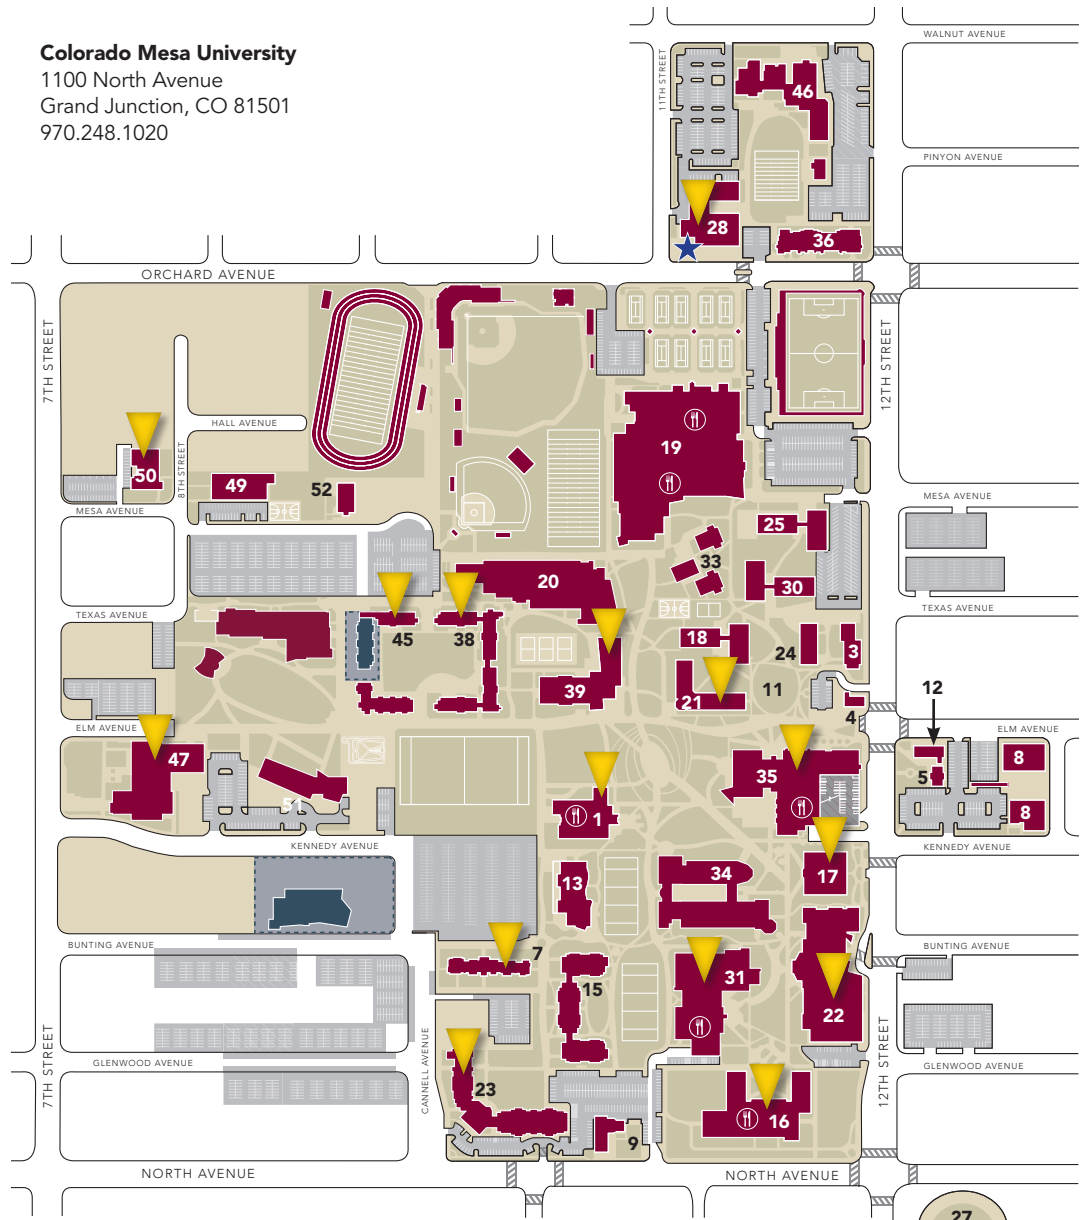

MAP LEGEND

Building (code) Number

Colorado Mesa University
1100 North Avenue
Grand Junction, CO 81501
970.248.1020

- Bunting Hall. 7
Main Lobby
- Confluence Hall (CH). 47
First floor, near elevator
- Dominguez Hall (DH). 1
First floor near drinking fountains
- Escalante Hall (EH). 39
First floor, northeast wing
- Fine Arts Building (FA). 13
- Foundation (A/F). 5
- Garfield Hall. 38
First floor, A side and B side lobbies
- Grand Junction Police Substation (UC) . . . 28, 35
- Grand Mesa Hall. 15
- Health Sciences Building (HS). 46
- Hotel Maverick. 51
- Houston Hall (H). 16
First floor, near elevator
- Innovation and Cyber Security Center (ICS) . . . 50
First floor, north side
- Little Mavericks Learning Center 49
- Lowell Heiny Hall (LHH). 17
First floor
Second floor
First floor, John Marshall's office
Third floor, conference room 302
- Lucero Hall 23
First floor, across from coordinator office
Lucero Fitness Center
- Maverick Center (MC). 19
First floor, between clinic and training
- Maverick Pavilion (MAVP) 20
- Mini Mavericks Learning Center. 52
- Monument Hall. 21
First floor, main lobby
- Moss Performing Arts Center (MPAC) 22
East entrance
North side, lobby area
Two dressing rooms
- Orchard Avenue Apartments 36
- Outdoor Program 9
- Piñon Hall 25
- Rait Hall 18
- Residence Life Center. 24
- Rotary Hall (ROH) 12
- Stocker Stadium 27
Near concessions
- Student Wellness Center 28
First floor, second floor
- Suplizio Field. 29
- Tolman Hall 30
- Tomlinson Library (L). 31
First floor, near food service area
First floor, in 24 hour study area
- Walker Field Stadium 32
- Walnut Ridge Apartments. 33
- Wingate Hall 45
First floor, main lobby
- Wubben Hall and Science Center (WS) 34
- University Center (UC). 35
Second floor, northwest of Meyer Ballroom

- Gender neutral restrooms
- Campus Buildings
- Construction
- Campus Police
- Parking
- City Buildings
- Dining Locations