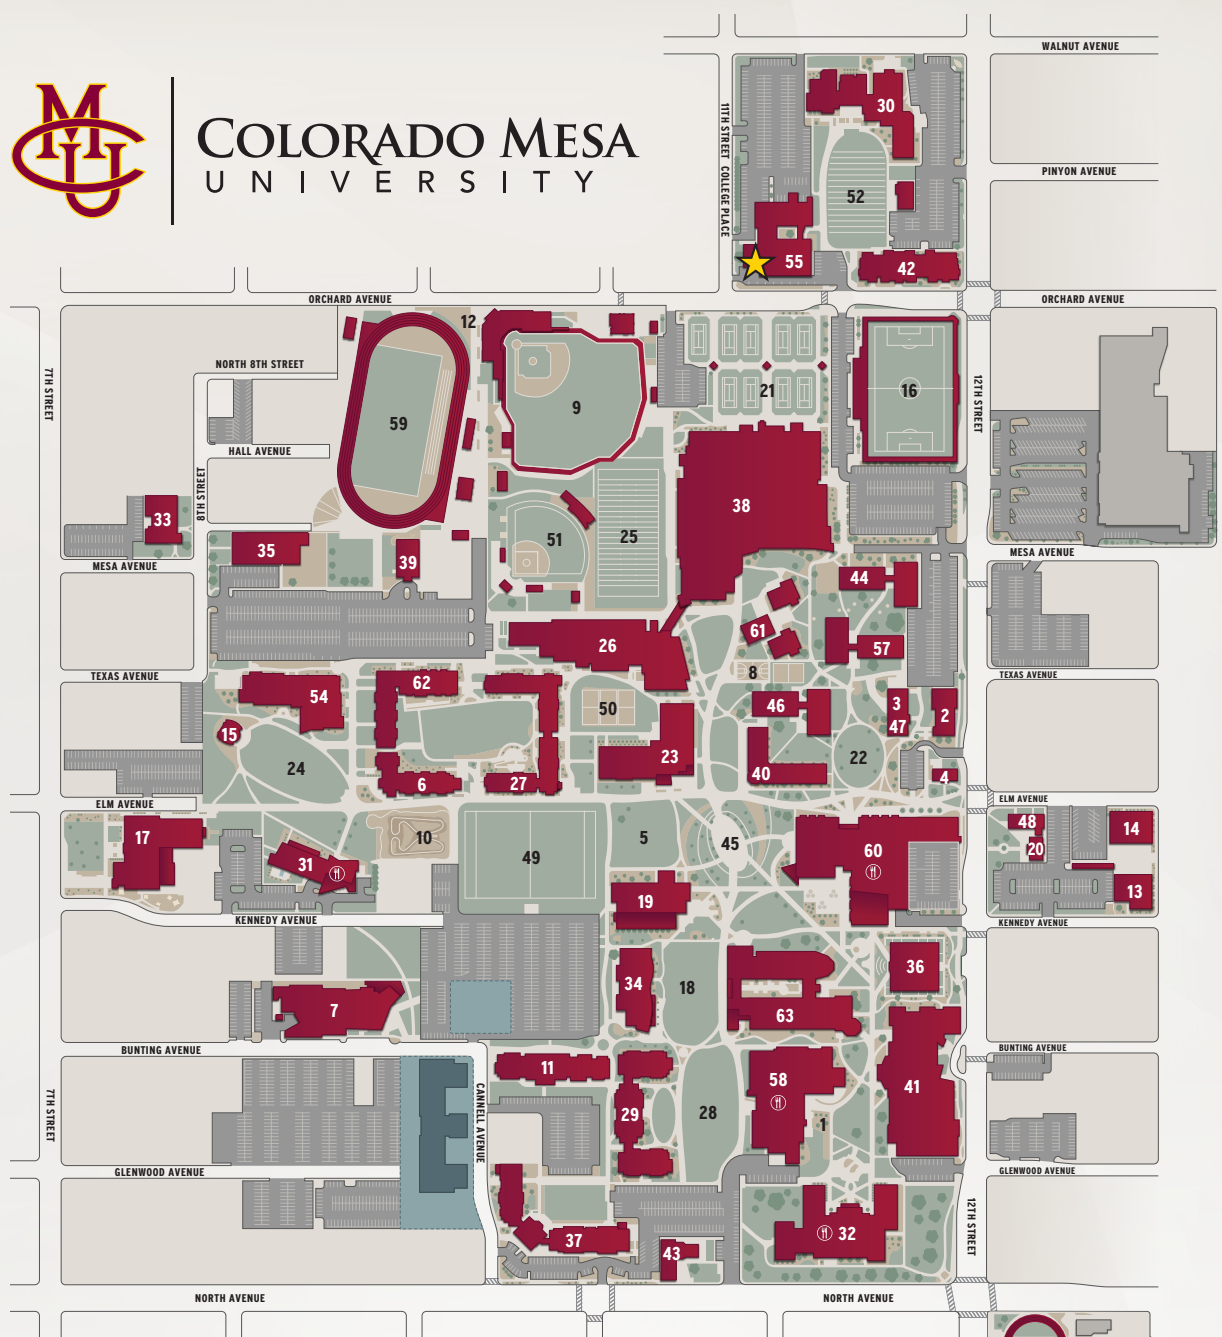

MAIN CAMPUS

COLORADO MESA
UNIVERSITY

MAP LEGEND

- Campus Buildings
- Construction
- Parking
- Ⓜ Dining Locations
- ★ Campus Police

1100 North Avenue
Grand Junction, CO 81501

- | | | | |
|---|---|---|--|
| <ul style="list-style-type: none"> 1 Academic Quad 2 Admissions Administration Office (AO) 3 Admissions Welcome Center 4 Albers Hall (ALBERS) 5 Alumni Field (ALUMNI) 6 Aspen Apartments 7 Asteria Theatre (AT) 8 Basketball Court 9 Bergman Field Baseball (MC BB) 10 Bike Park 11 Bunting Hall 12 Bus Bergman Sports Complex 13 Campus Services Administration (CSA)
Mail Room, Purchasing 14 Campus Services Shops 15 Center for Reflection 16 Community Hospital Unity Field (MC WFLD) 17 Confluence Hall (CH)
Eureka! McConnell Science Museum 18 Delta Field 19 Dominguez Hall (DH)
Davis School of Business 20 Doug Sortor Hall
Foundation 21 Elliott Tennis Complex (MC CTS) 22 Elm Avenue Quad | <ul style="list-style-type: none"> 23 Escalante Hall (EH) 24 Fellowship Field 25 Football Practice Complex (MC FBPC) 26 Foster Field House (FFH) 27 Garfield Hall 28 Grand Mesa Field 29 Grand Mesa Hall 30 Health Sciences Building (HS)
Moss School of Nursing 31 Hotel Maverick
Betty's Gourmet Coffee & Such, Devil's Kitchen 32 Houston Hall (H)
Educational Access Services (EAS), Len
Ladue Veterans Lounge, Testing Center,
Veterans Services 33 Innovation and Cybersecurity Center
Cybersecurity Center, Maverick Innovation Center 34 Jack Kephart Fine Arts Building (FA) 35 Little Mavericks Learning Center 36 Lowell Heiny Hall (LHH)
Advising Center; Accounting and Financial
Services; Diversity, Financial Aid, First-Gen+
Support Center, Human Resources, Integrated
Resources for Information and Solutions (IRIS),
Office of Sponsored Programs, President's Office,
Registrar's Office, Student Accounts, Student
Services, TRIO Student Support Services | <ul style="list-style-type: none"> 37 Lucero Hall
24-hour Fitness Center 38 Maverick Center (MC)
Brownson Arena, El Pomar Natatorium,
Game Day by The Maverick Store, Hamilton
Recreation Center, Monfort Family Human
Performance Lab, Saunders Field House 39 Mini Mavericks Learning Center 40 Monument Hall 41 Moss Performing Arts Center (MPAC)
Box Office, Love Recital Hall, Mesa
Experimental Theatre (MET), Robinson Theatre 42 Orchard Avenue Apartments 43 Outdoor Program (OP) 44 Piñon Hall 45 The Plaza 46 Rait Hall 47 Residence Life 48 Rotary Hall (RH)
Alumni Association, eSports Arena, International
Student Admissions and Program 49 Rugby Pitch (MC RGBP) 50 Sand Volleyball Courts (MC SVSB) 51 Softball Stadium (MC SBST) 52 Stampede Practice Field and Band
Storage Building (MC STMP) 53 Stocker Stadium | <ul style="list-style-type: none"> 54 St. Mary's Medical Education Center (MEC) 55 Student Wellness Center (SWC)
Medical, Mental and Behavioral Health
Services, Grand Junction Police
Department and Campus Safety Office 56 Suplizio Field 57 Tolman Hall 58 Tomlinson Library (L)
Center for Teaching and Learning (CTL),
Developmental Education, Distance
Education, Einsten Bros Bagels, IT Help
Desk, Qdoba, Tutorial Learning Center
(TLC), What the Mav?, Writing Center 59 Track and Field (MC FTLD) 60 University Center (UC)
Arcadia, The Caf, Career Services, Flat Top
Grill, MAVcard Office, The Maverick Store,
Meyer Ballroom, Parking Garage, Parking
Services, Rowdy's, Starbucks, Student Life 61 Walnut Ridge Apartments 62 Wingate Hall 63 Wubben Hall and Science Center (WS) |
|---|---|---|--|