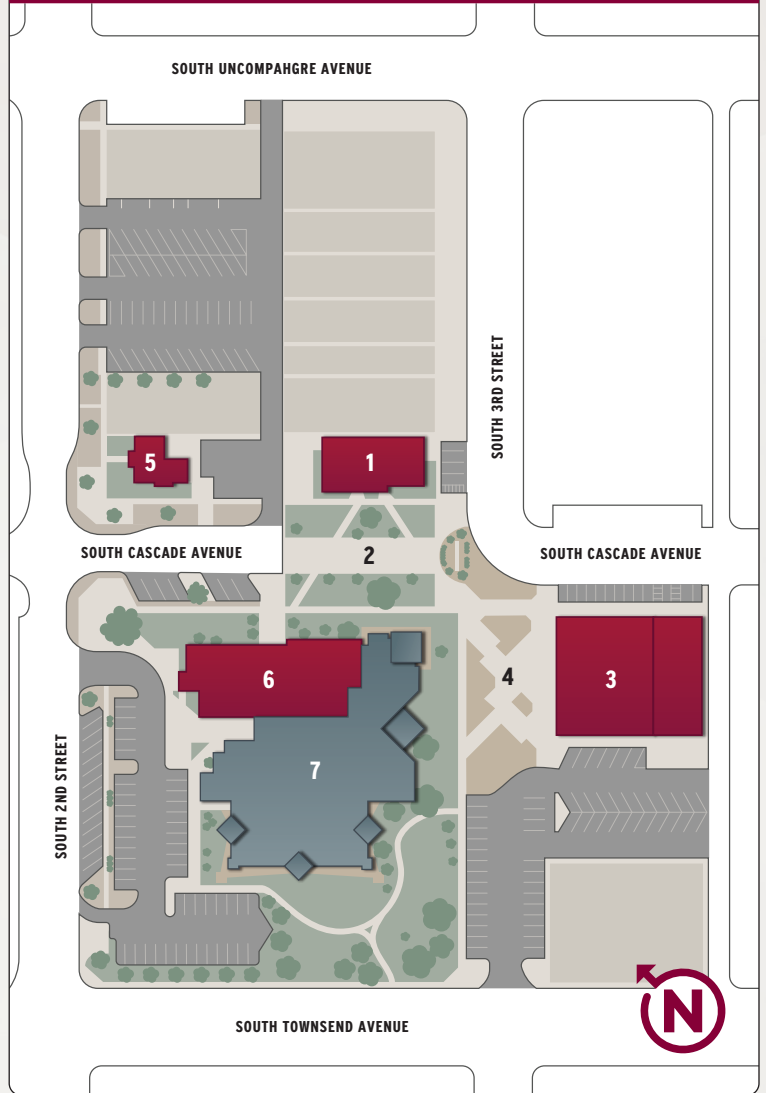

MONTROSE CAMPUS

MAP LEGEND

- **Campus Buildings**
- **Parking**
- **Other Buildings**
- Ⓜ **Dining Locations**

CMU Tech

- **1** Archuleta Center (AC)
- **2** Chinle Hall (CN)
- **3** Dakota Hall (DA)
- **4** Entrada Hall (EN)
- **5** Kayenta Hall (KH)
  Community Education Center,
  The Scramble, Student Services
- **6** Nesbitt Hall (NH)
- **7** Unaweep Hall (UH)
- **8** Youngblood Hall (YH)
  CMU Tech Administrative Offices

Montrose Campus

- **1** Branscome Center (BRAN)
- **2** Branscome Quad
- **3** Cascade Hall (CASC)
  Sturm Family
  Manufacturing Center
- **4** Cascade Quad
- **5** Kyle House
- **6** Montrose Campus
  Buell Higher Education
  Center (BUEL)
- **7** Montrose Regional Library

CMU Tech

2508 Blichmann Avenue
Grand Junction, CO 81505
970.255.2600
coloradomesa.edu/tech

Montrose Campus

245 South Cascade Ave.
Montrose, CO 81401
970.249.7009
coloradomesa.edu/montrose