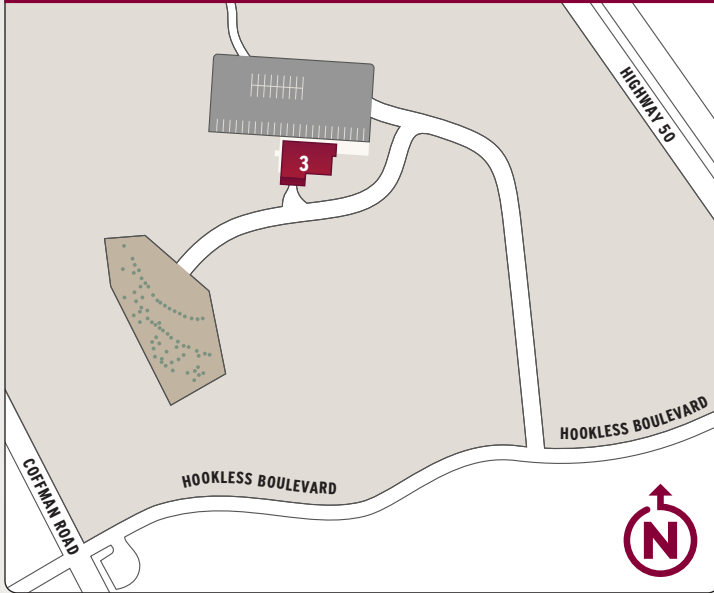

Montrose Campus

- 1** Branscome Center (BRAN)
- 2** Branscome Quad
- 3** Cascade Hall (CASC)
Sturm Family
Manufacturing Center
- 4** Cascade Quad
- 5** Kyle House
- 6** Montrose Campus
Buell Higher Education
Center (BUEL)
- 7** Montrose Regional Library

CMU Tech

2508 Blichmann Avenue
Grand Junction, CO 81505
970.255.2600
coloradomesa.edu/tech

Montrose Campus

245 South Cascade Ave.
Montrose, CO 81401
970.249.7009
coloradomesa.edu/montrose

COLORADO LAW ENFORCEMENT TRAINING CENTER

ELECTRIC LINEWORKER TRAINING CENTER

FORENSIC INVESTIGATION RESEARCH STATION

HANGARS

MAP LEGEND

- Campus Buildings
- Parking
- Other Buildings

- 1** Colorado Law Enforcement Training Center (CL)
- 2** Electric Lineworker Training Center (EL)
- 3** Forensic Investigation Research Station (FIRS)
- 4** Bookcliff Hangar (BC)
- 5** Paradox Hangar (PH)
- 6** Brown Family Golf Performance Center (NOT SHOWN ON MAP)