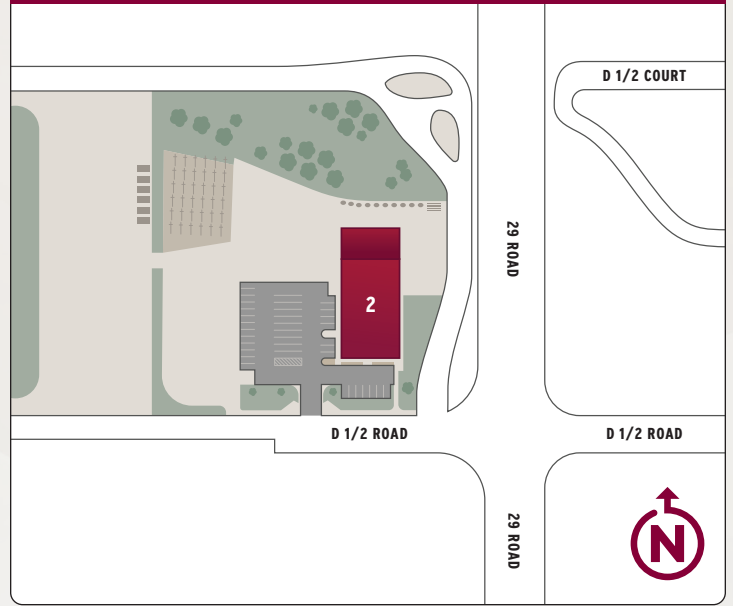

Montrose Campus

- 1** Branscome Center (BRAN)
- 2** Branscome Quad
- 3** Cascade Hall (CASC)
Sturm Family
Manufacturing Center
- 4** Cascade Quad
- 5** Kyle House
- 6** Montrose Campus
Buell Higher Education
Center (BUEL)
- 7** Montrose Regional Library

CMU Tech

2508 Blichmann Avenue
Grand Junction, CO 81505
970.255.2600
coloradomesa.edu/tech

Montrose Campus

245 South Cascade Ave.
Montrose, CO 81401
970.249.7009
coloradomesa.edu/montrose

COLORADO LAW ENFORCEMENT TRAINING CENTER

ELECTRIC LINEWORKER TRAINING CENTER

FORENSIC INVESTIGATION RESEARCH STATION

HANGARS

MAP LEGEND

- Campus Buildings
- Parking
- Other Buildings

- 1** Colorado Law Enforcement Training Center (CL)
- 2** Electric Lineworker Training Center (EL)
- 3** Forensic Investigation Research Station (FIRS)
- 4** Bookcliff Hangar (BC)
- 5** Paradox Hangar (PH)
- 6** Brown Family Golf Performance Center (NOT SHOWN ON MAP)