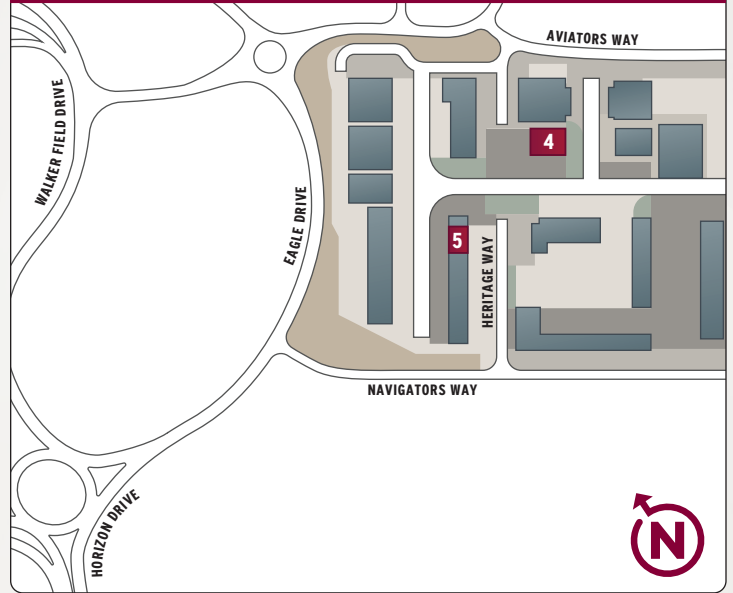

Montrose Campus

- 1** Branscome Center (BRAN)
- 2** Branscome Quad
- 3** Cascade Hall (CASC)
Sturm Family
Manufacturing Center
- 4** Cascade Quad
- 5** Kyle House
- 6** Montrose Campus
Buell Higher Education
Center (BUEL)
- 7** Montrose Regional Library

CMU Tech

2508 Blichmann Avenue
Grand Junction, CO 81505
970.255.2600
coloradomesa.edu/tech

Montrose Campus

245 South Cascade Ave.
Montrose, CO 81401
970.249.7009
coloradomesa.edu/montrose

COLORADO LAW ENFORCEMENT TRAINING CENTER

ELECTRIC LINEWORKER TRAINING CENTER

FORENSIC INVESTIGATION RESEARCH STATION

HANGARS

MAP LEGEND

- Campus Buildings
- Parking
- Other Buildings

- 1** Colorado Law Enforcement Training Center (CL)
- 2** Electric Lineworker Training Center (EL)
- 3** Forensic Investigation Research Station (FIRS)
- 4** Bookcliff Hangar (BC)
- 5** Paradox Hangar (PH)
- 6** Brown Family Golf Performance Center (NOT SHOWN ON MAP)

CLETC Track
3340 Whitewater Hill Rd
Whitewater, CO 81527

ELTC
441 29 Road
Grand Junction, CO 81504

FIRS Facility
3112 Hookless Blvd.
Whitewater, CO 81527

Bookcliff Hangar
782 Heritage Way,
Grand Junction, CO 81506