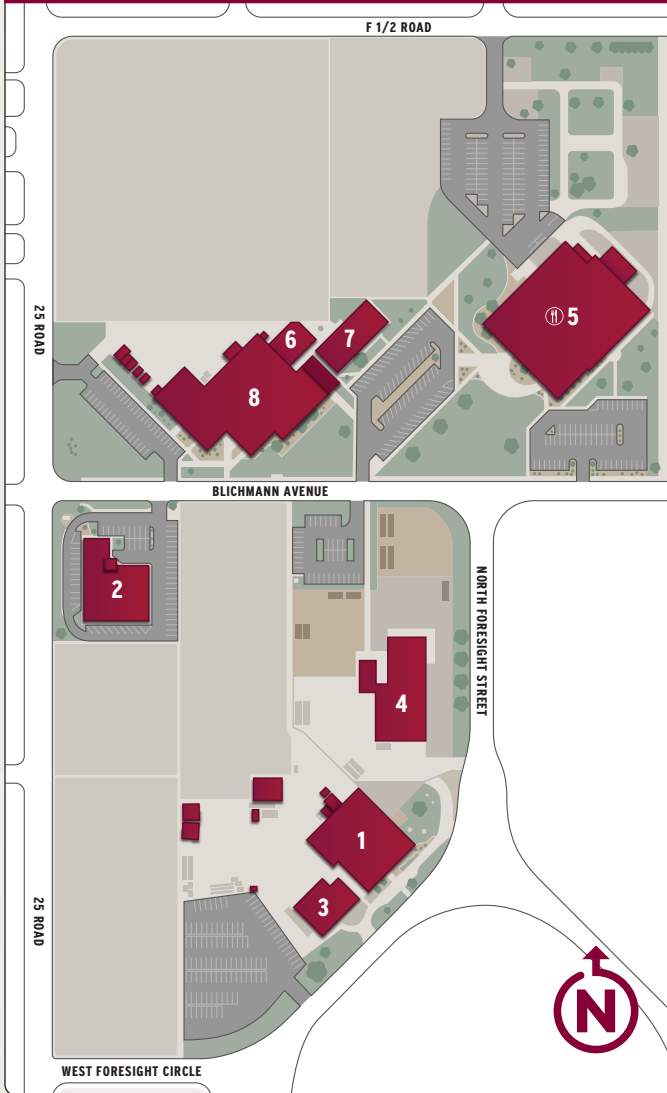

TECH

MONTROSE CAMPUS

COLORADO MESA UNIVERSITY

BISHOP CAMPUS