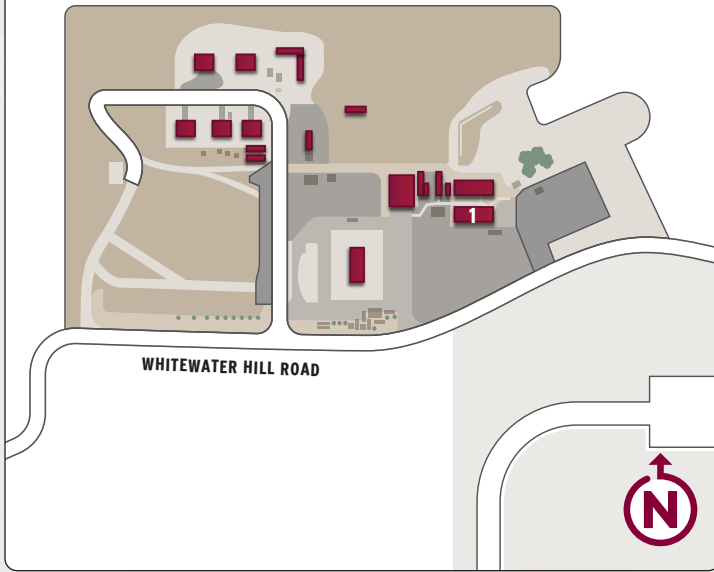

- 1** Archuleta Center (AC)
- 2** Chinle Hall (CN)
- 3** Dakota Hall (DA)
- 4** Entrada Hall (EN)
- 5** Kayenta Hall (KH)
Community Education Center,
The Scramble, Student Services
- 6** Nesbitt Hall (NH)
- 7** Unaweep Hall (UH)
- 8** Youngblood Hall (YH)
CMU Tech Administrative Offices

Montrose Campus

- 1** Branscome Center (BRAN)
- 2** Branscome Quad
- 3** Cascade Hall (CASC)
Sturm Family
Manufacturing Center
- 4** Cascade Quad
- 5** Kyle House
- 6** Montrose Campus
Buell Higher Education
Center (BUEL)
- 7** Montrose Regional Library

CMU Tech

2508 Blichmann Avenue
Grand Junction, CO 81505
970.255.2600
coloradomesa.edu/tech

Montrose Campus

245 South Cascade Ave.
Montrose, CO 81401
970.249.7009
coloradomesa.edu/montrose

COLORADO LAW ENFORCEMENT TRAINING CENTER