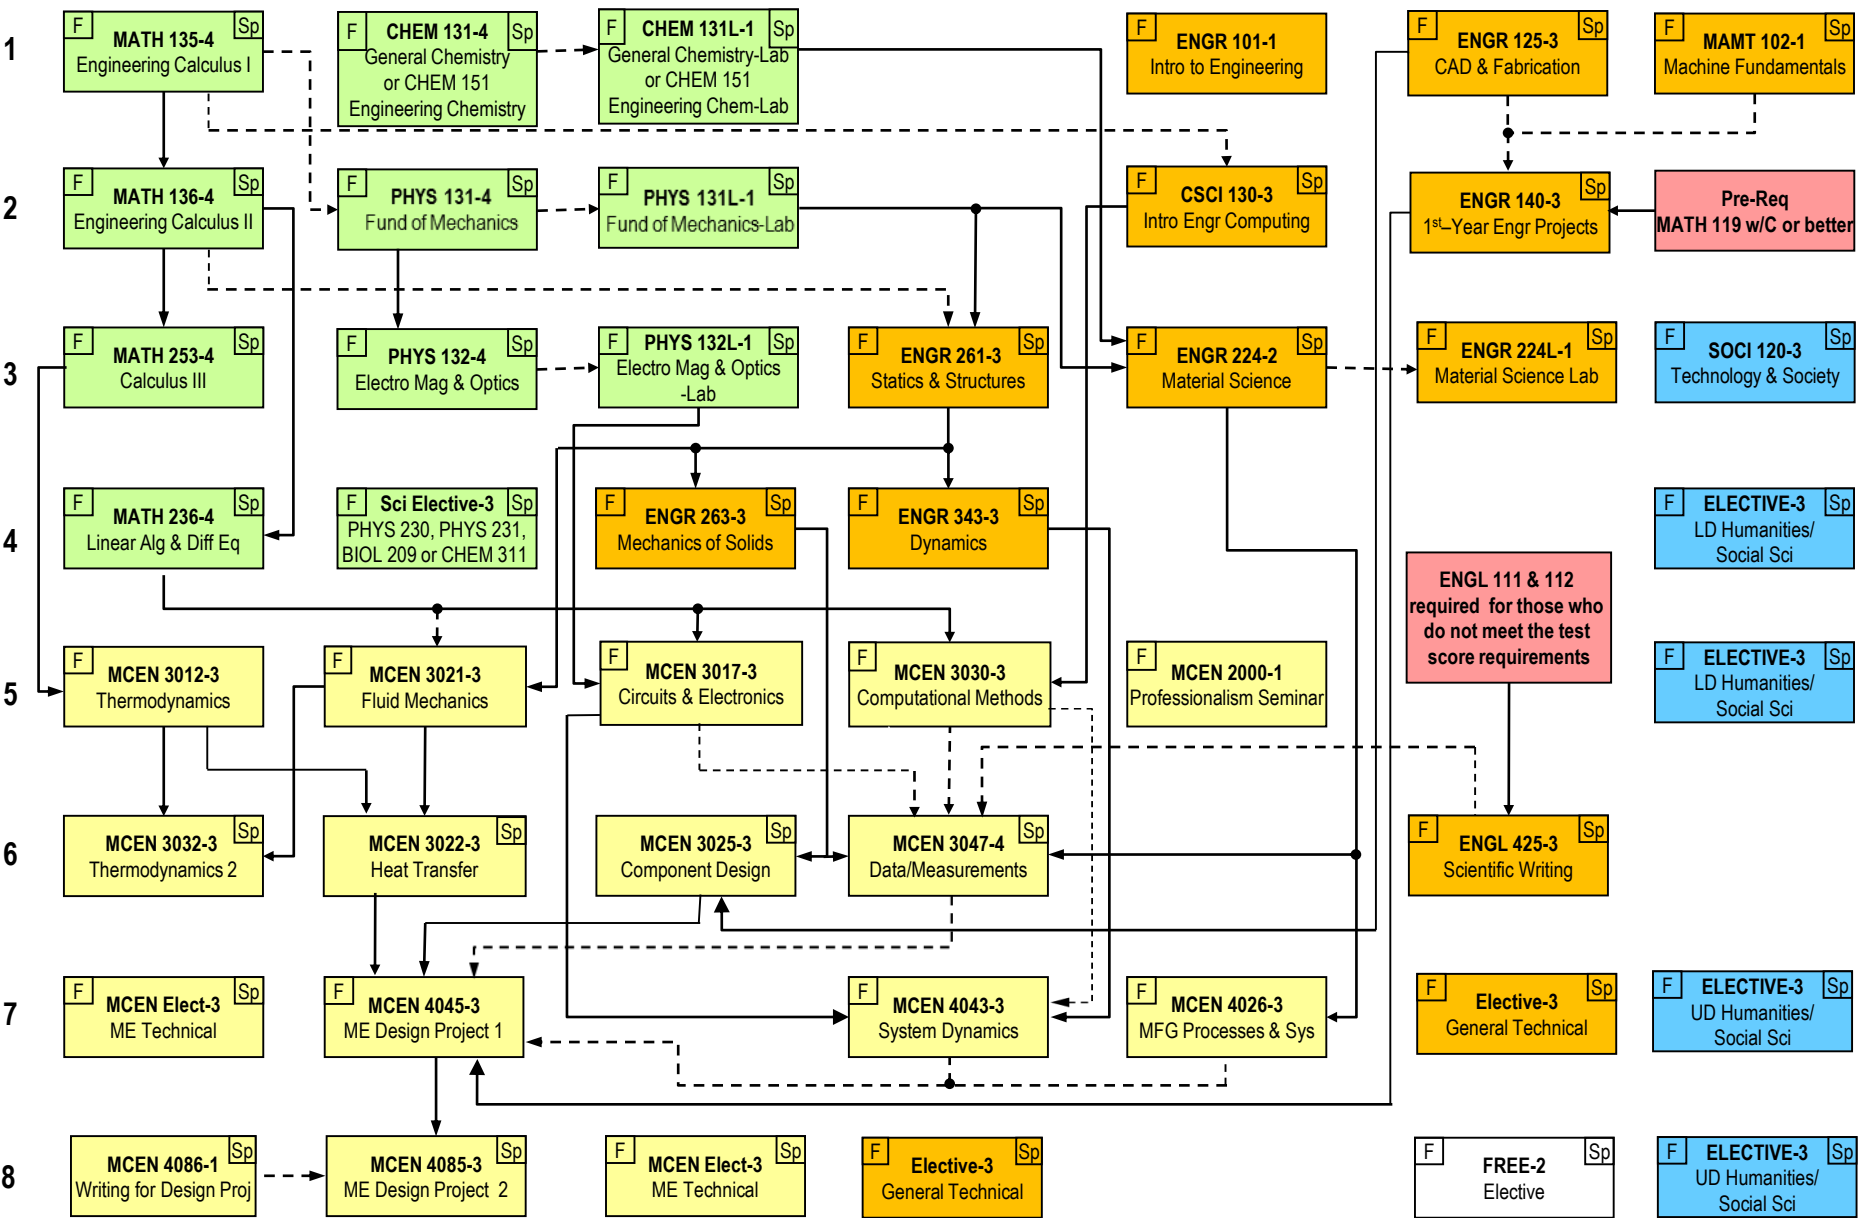

SEMESTER

CMU/CU PARTNERSHIP MECHANICAL ENGINEERING CURRICULUM

F Sp = Semester usually taught
 Pre-requisite →
 Co/Pre-requisite - - ->

Info
 CU ME Courses
 Math & Science
 CMU Engineering
 Humanity & Social Sci

Effective 2016-2017