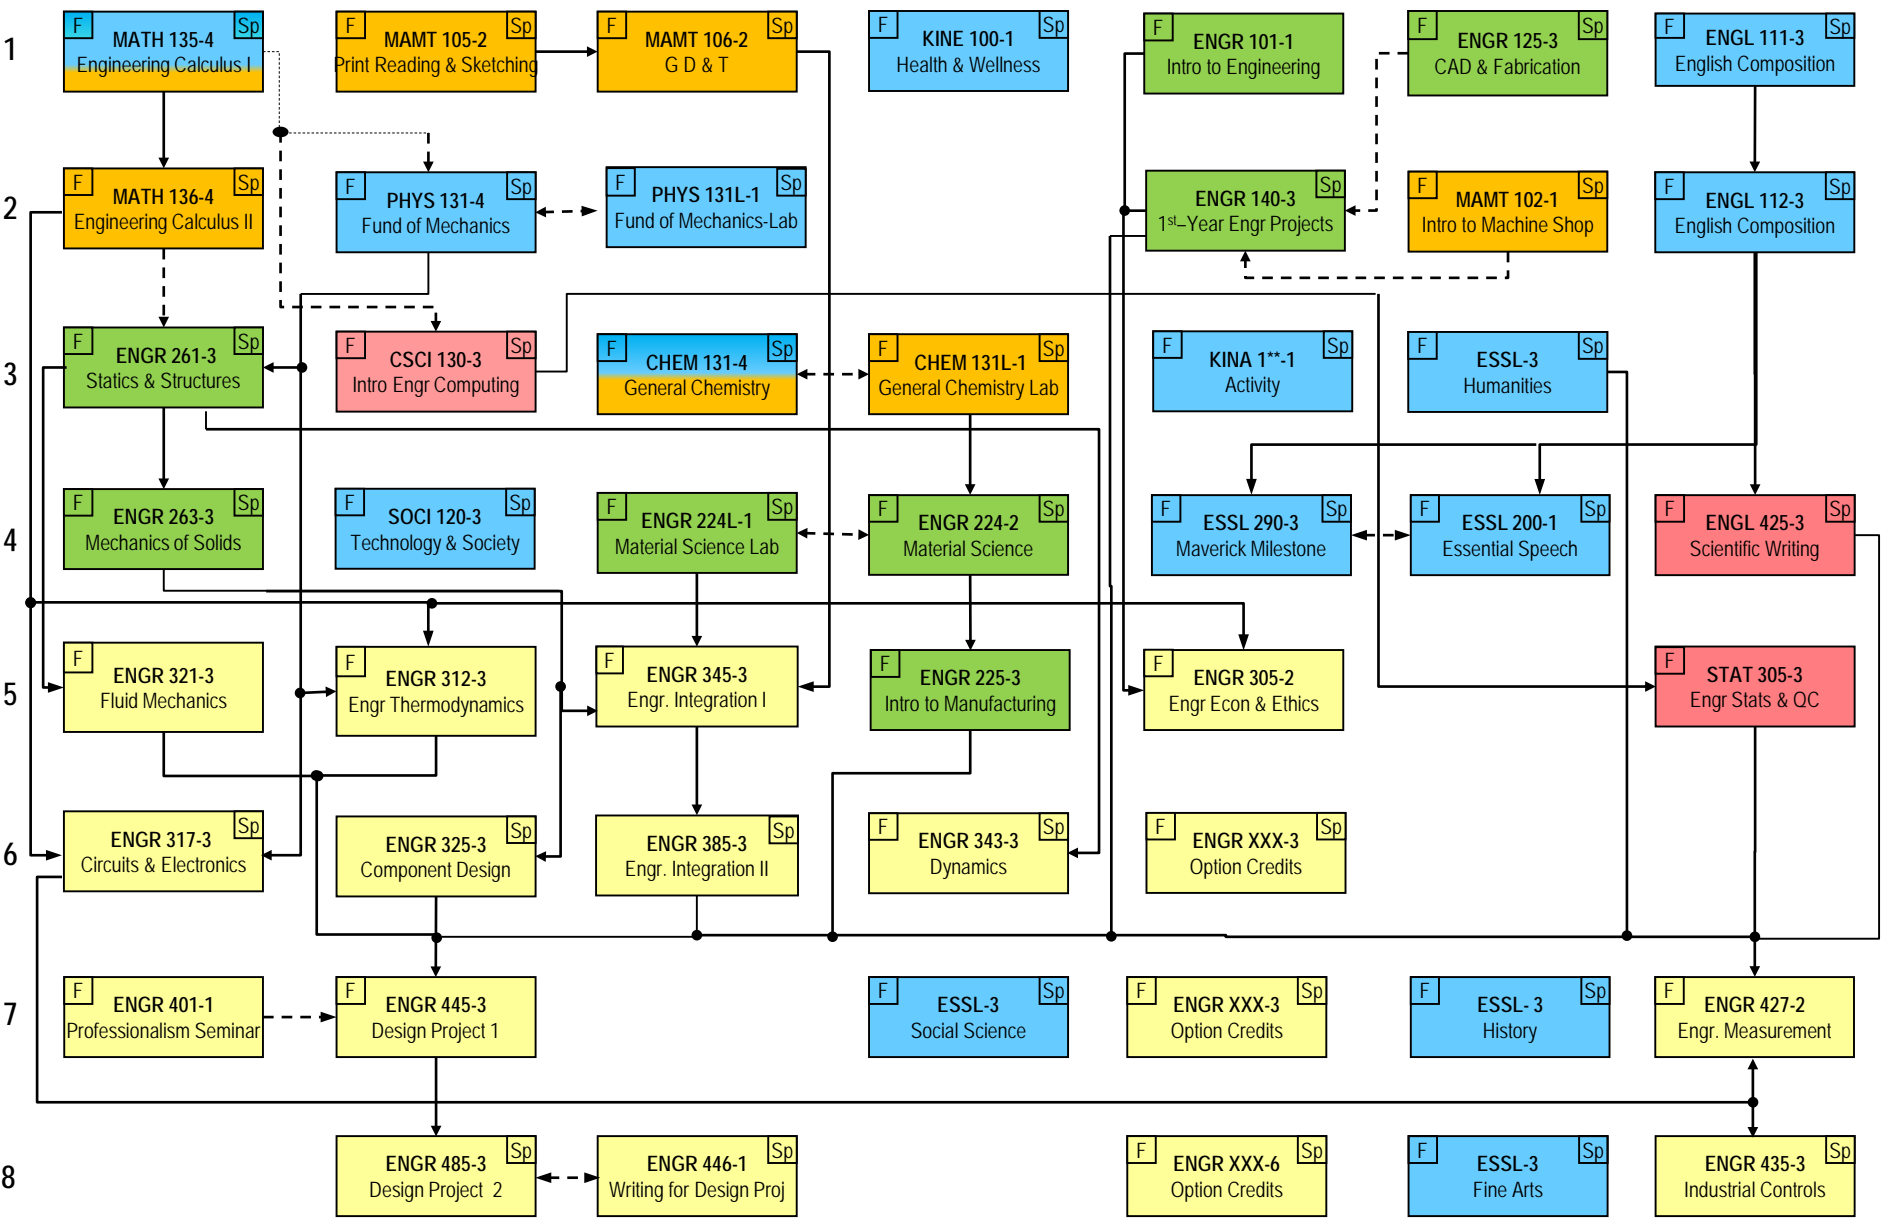

SEMESTER

CMU APPLIED MECHANICAL ENGINEERING CURRICULUM

[F] [Sp] = Semester usually taught Prerequisite —> Co/Pre-requisite - - ->

 AME Courses
 Basic Engineering
 Foundation
 Essential Learning
 Other Required Courses

Effective 2015-2016
 rev 8/11/15