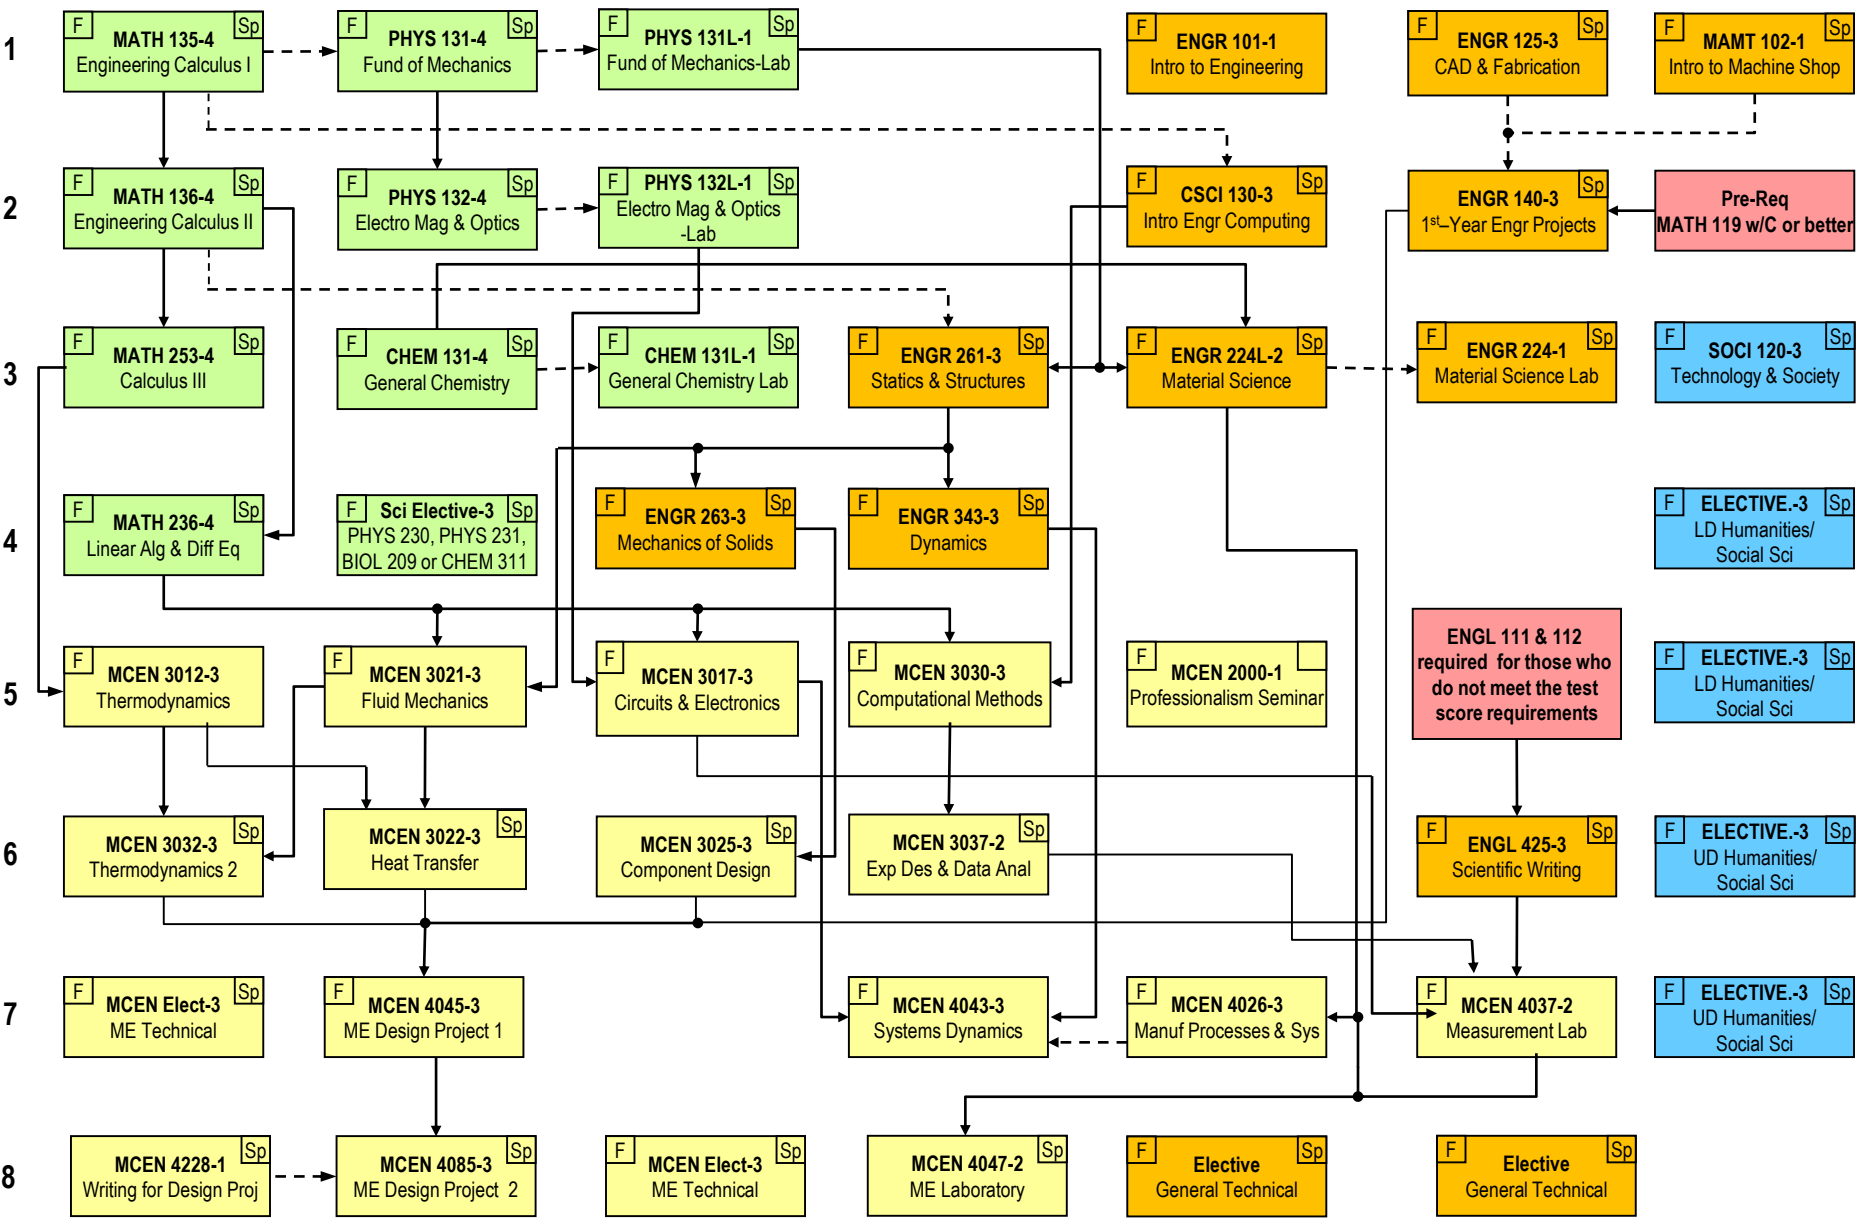

SEMESTER

CMU/CU PARTNERSHIP MECHANICAL ENGINEERING CURRICULUM

[F] [Sp] = Semester usually taught

Pre-requisite →

Co/Pre-requisite - - - →

Info

CU ME Courses

Math & Science

CMU Engineering

Humanity & Social Sci

Effective 2014-2015